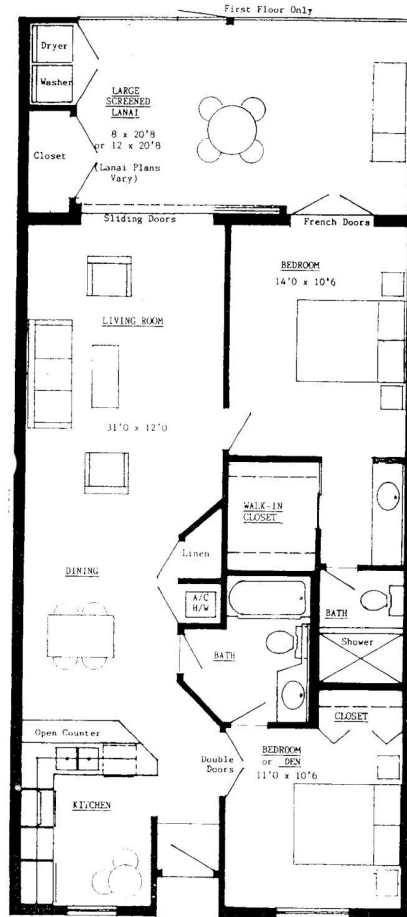

Smokehouse Bay Club  
SITE PLAN  
[www.buymarco.com](http://www.buymarco.com)

Smokehouse Bay Club  
Waterside Units  
Unit Plan A  
Total Area 1,191 to 1,265 Sq. Ft.  
[www.buymarco.com](http://www.buymarco.com)

Smokehouse Bay Club  
Waterside Units  
Unit Plan B  
Total Area 1,035 Sq. Ft.  
[www.buymarco.com](http://www.buymarco.com)