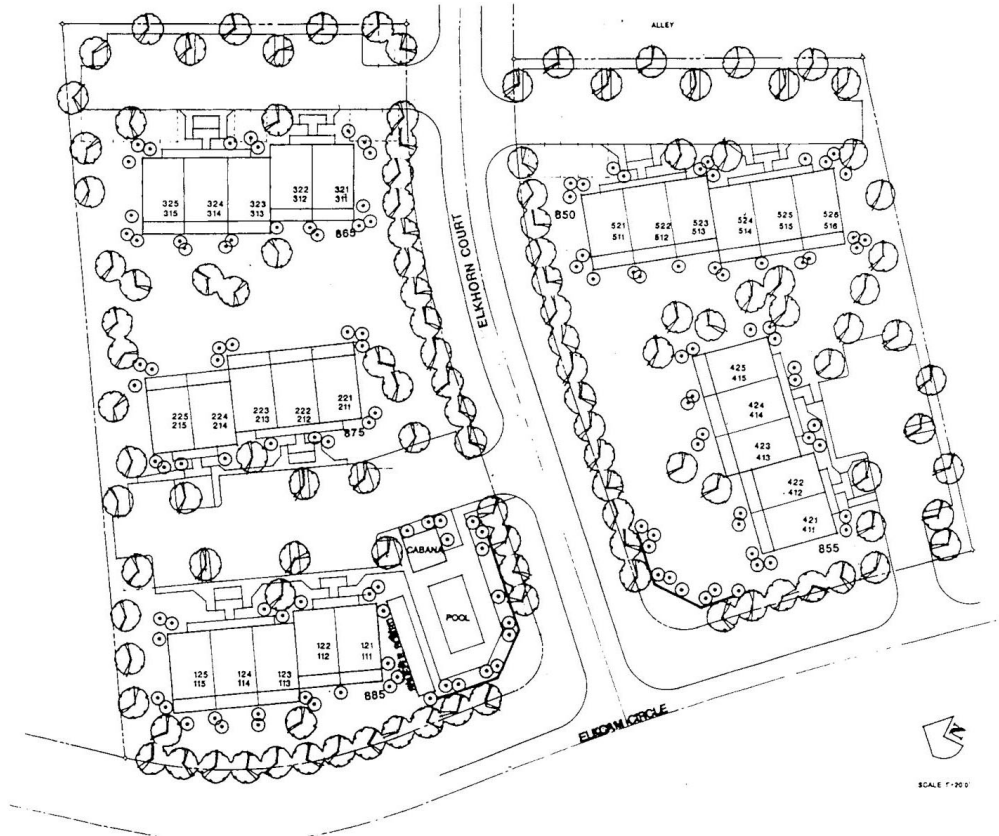

Smokehouse Bay Club  
SITE PLAN  
[www.buymarco.com](http://www.buymarco.com)

Smokehouse Bay Club  
Waterside Units  
Unit Plan A  
Total Area 1,191 to 1,265 Sq. Ft.  
[www.buymarco.com](http://www.buymarco.com)

Smokehouse Bay Club  
Waterside Units  
Unit Plan B  
Total Area 1,035 Sq. Ft.  
[www.buymarco.com](http://www.buymarco.com)