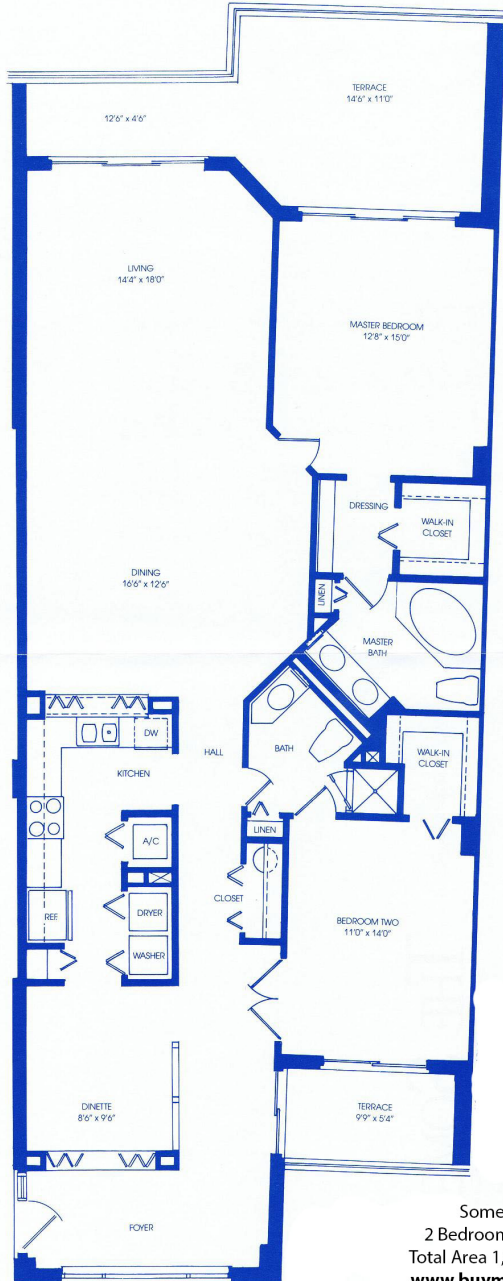

Somerset
SITE PLAN
www.buymarco.com

Somerset
2 Bedroom Deluxe
Total Area 1,888 Sq. Ft.
www.buymarco.com

Somerset
2 Bedroom Unit
Total Area 1,695 Sq. Ft.
www.buymarco.com

Somerset
3 Bedroom (Den) Corner
Total Area 2,362 Sq. Ft.
www.buymarco.com

Somerset
 3 Bedroom Unit
 Total Area 2,177 Sq. Ft.
www.buymarco.com