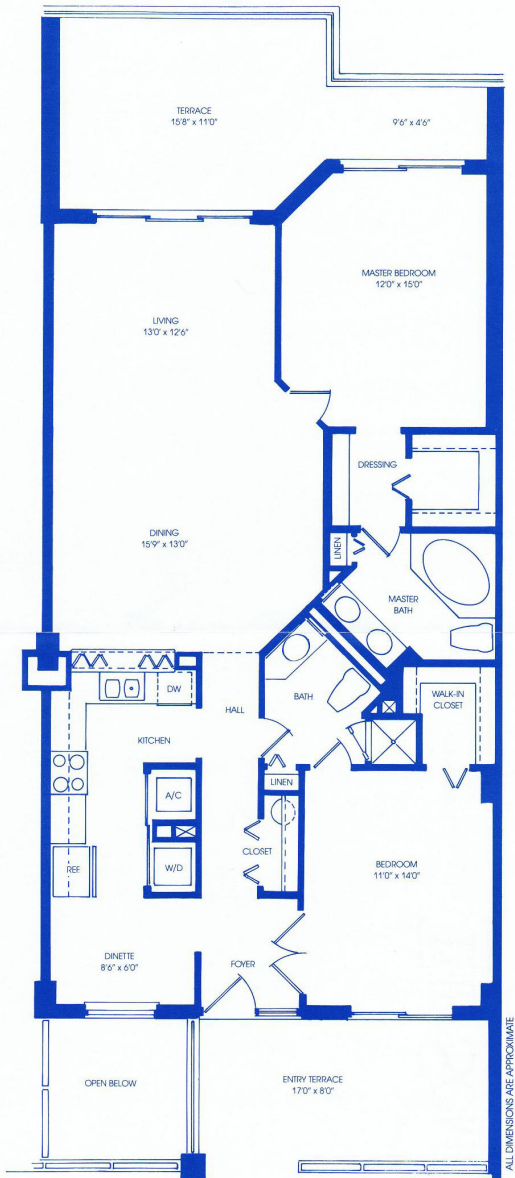

Somerset
SITE PLAN
www.buymarco.com

Somerset
2 Bedroom Deluxe
Total Area 1,888 Sq. Ft.
www.buymarco.com

Somerset
2 Bedroom Unit
Total Area 1,695 Sq. Ft.
www.buymarco.com

Somerset
3 Bedroom (Den) Corner
Total Area 2,362 Sq. Ft.
www.buymarco.com

Somerset
 3 Bedroom Unit
 Total Area 2,177 Sq. Ft.
www.buymarco.com