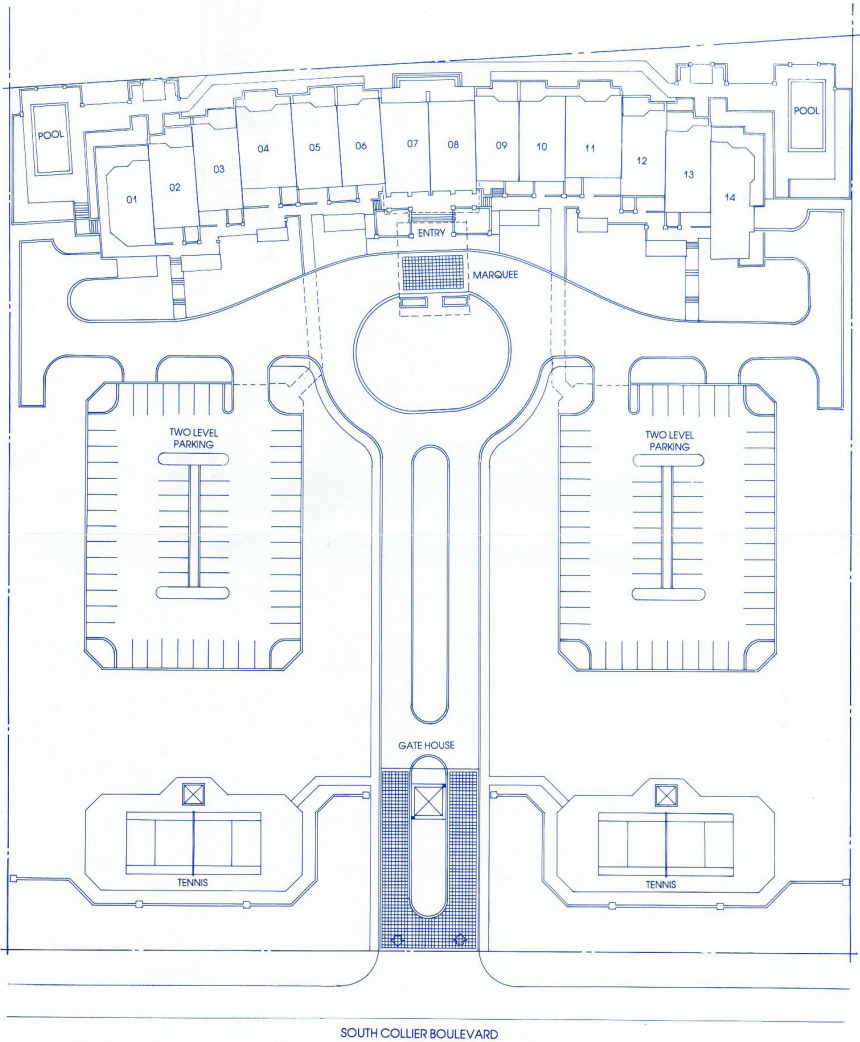

Somerset
SITE PLAN
www.buymarco.com

Somerset
2 Bedroom Deluxe
Total Area 1,888 Sq. Ft.
www.buymarco.com

Somerset
2 Bedroom Unit
Total Area 1,695 Sq. Ft.
www.buymarco.com

Somerset
3 Bedroom (Den) Corner
Total Area 2,362 Sq. Ft.
www.buymarco.com

Somerset
 3 Bedroom Unit
 Total Area 2,177 Sq. Ft.
www.buymarco.com