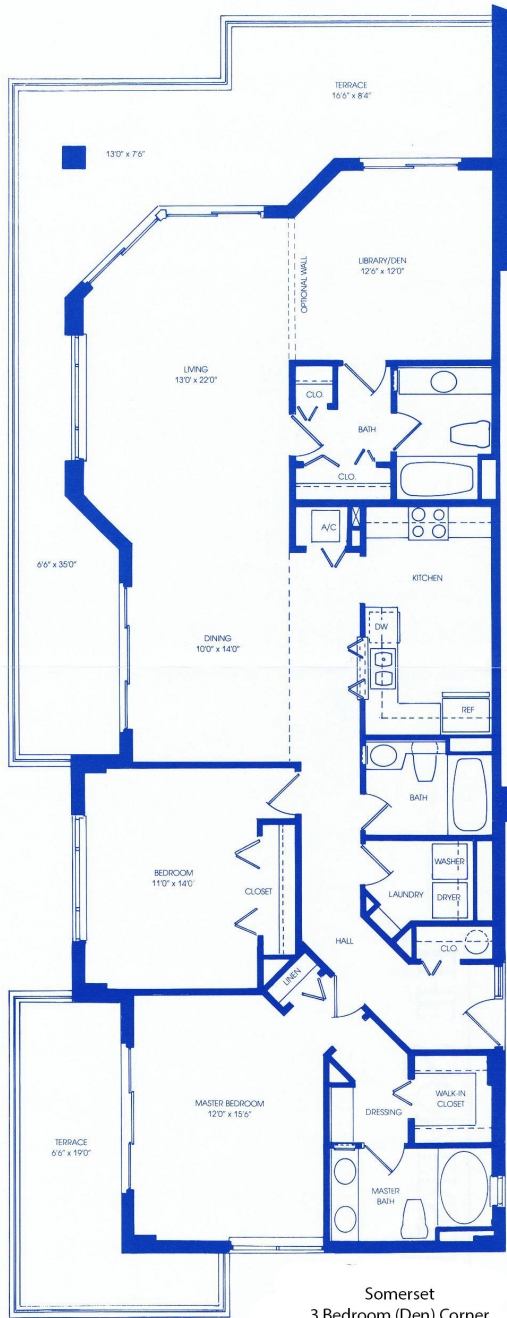

Somerset
SITE PLAN
www.buymarco.com

Somerset
2 Bedroom Deluxe
Total Area 1,888 Sq. Ft.
www.buymarco.com

Somerset
2 Bedroom Unit
Total Area 1,695 Sq. Ft.
www.buymarco.com

Somerset
3 Bedroom (Den) Corner
Total Area 2,362 Sq. Ft.
www.buymarco.com

Somerset
 3 Bedroom Unit
 Total Area 2,177 Sq. Ft.
www.buymarco.com