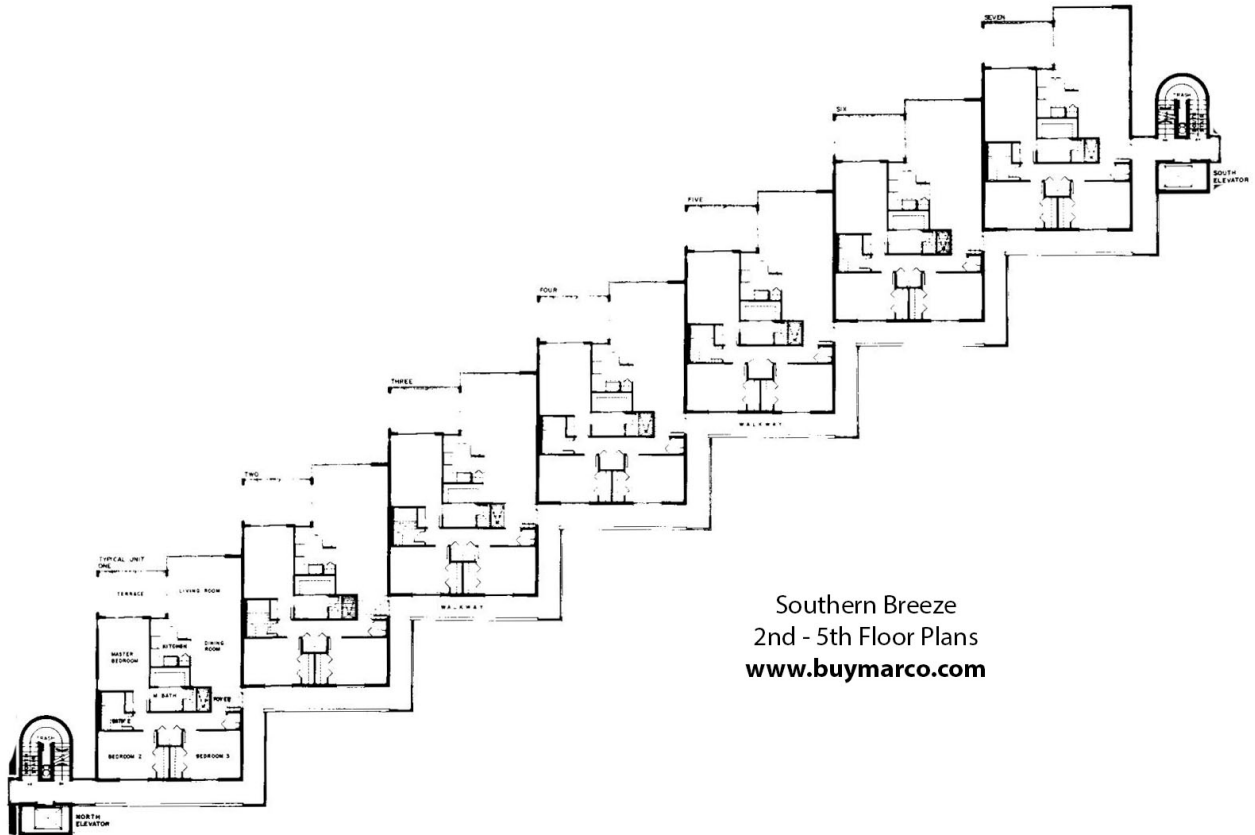

Southern Breeze  
SITE PLAN  
[www.buymarco.com](http://www.buymarco.com)

Southern Breeze  
Ground Floor And Garage Plan  
[www.buymarco.com](http://www.buymarco.com)

Southern Breeze  
2nd - 5th Floor Plans  
[www.buymarco.com](http://www.buymarco.com)

Southern Breeze  
 Typical Residential Unit  
 Total Area 1,522 Sq. Ft.  
[www.buymarco.com](http://www.buymarco.com)