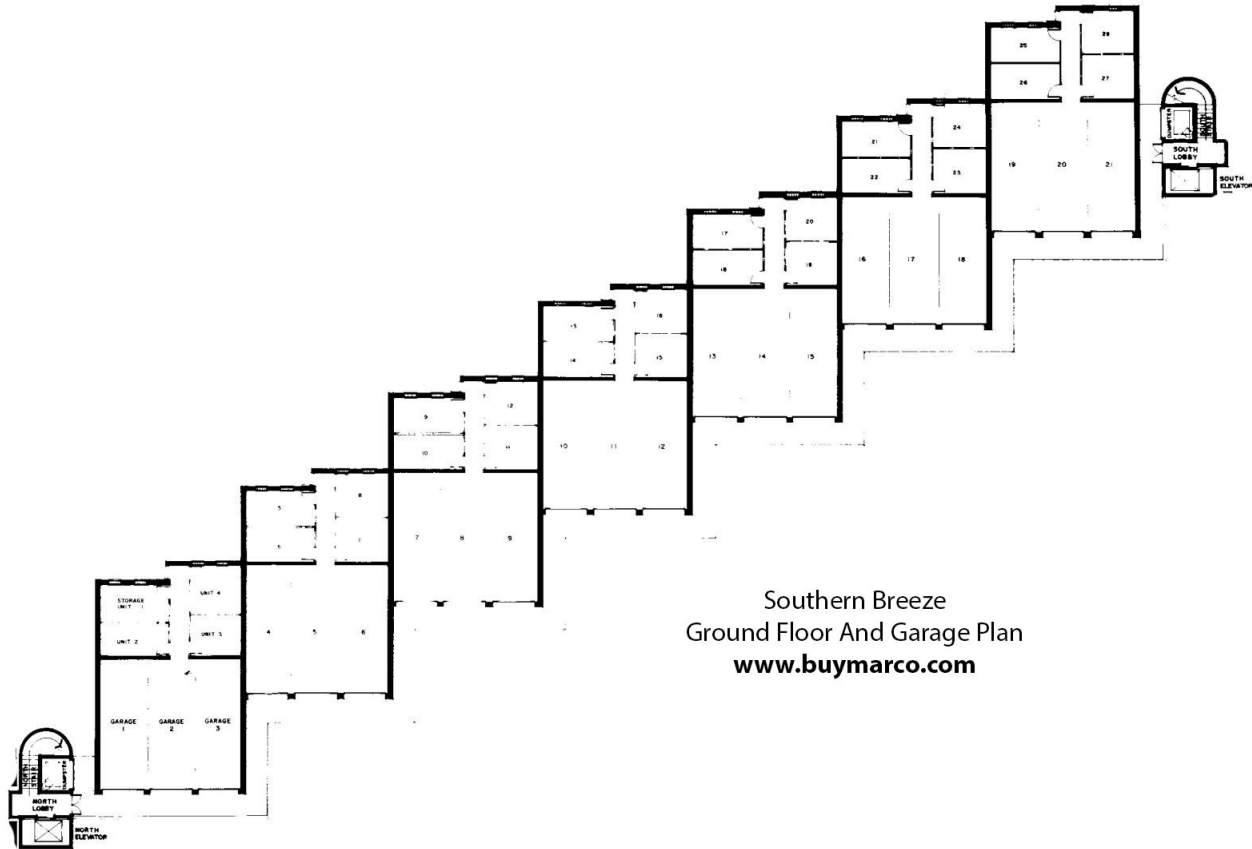

Southern Breeze  
SITE PLAN  
[www.buymarco.com](http://www.buymarco.com)

Southern Breeze  
Ground Floor And Garage Plan  
[www.buymarco.com](http://www.buymarco.com)

Southern Breeze  
2nd - 5th Floor Plans  
[www.buymarco.com](http://www.buymarco.com)

Southern Breeze  
 Typical Residential Unit  
 Total Area 1,522 Sq. Ft.  
[www.buymarco.com](http://www.buymarco.com)