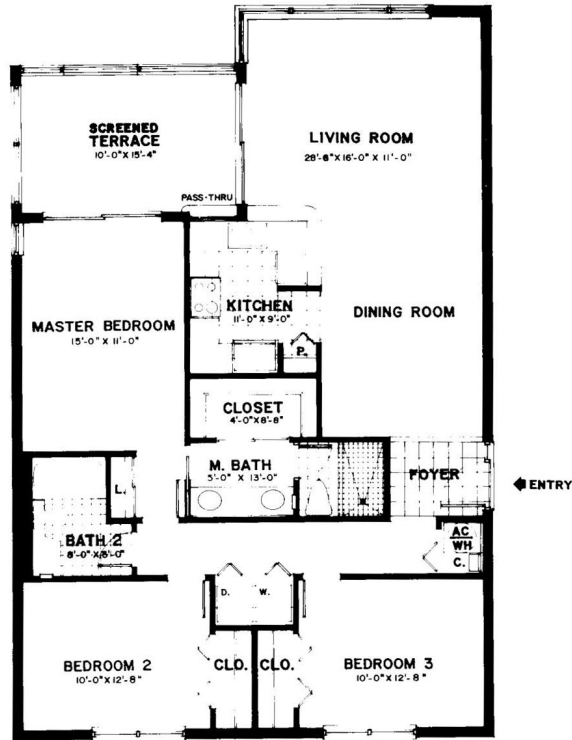

Southern Breeze  
SITE PLAN  
[www.buymarco.com](http://www.buymarco.com)

Southern Breeze  
Ground Floor And Garage Plan  
[www.buymarco.com](http://www.buymarco.com)

Southern Breeze  
2nd - 5th Floor Plans  
[www.buymarco.com](http://www.buymarco.com)

Southern Breeze  
 Typical Residential Unit  
 Total Area 1,522 Sq. Ft.  
[www.buymarco.com](http://www.buymarco.com)