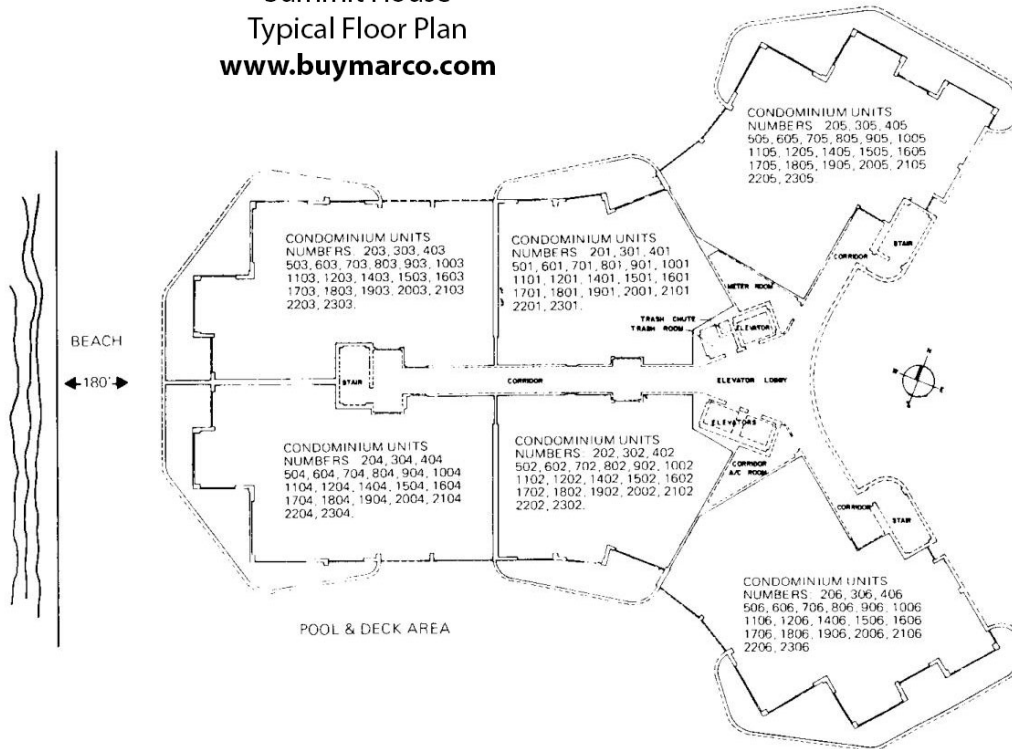

Summit House
SITE PLAN
www.buymarco.com

Summit House
Lobby Floor Plan
www.buymarco.com

Summit House
Typical Floor Plan
www.buymarco.com

Summit House
Apartments 201 - 2302
www.buymarco.com

APARTMENTS AS SHOWN - 201, 301, 401, 501, 601, 701, 801, 901, 1001, 1101, 1201
1401, 1501, 1601, 1701, 1801, 1901, 2001, 2101, 2201, 2301

APARTMENTS IN REVERSE - 202, 302, 402, 502, 602, 702, 802, 902, 1002, 1102, 1202
1402, 1502, 1602, 1702, 1802, 1902, 2002, 2102, 2202, 2302

Summit House
 Apartments 203 - 2304
www.buymarco.com

APARTMENTS AS SHOWN - 103, 203, 303, 403, 503, 603, 703, 803
 903, 1003, 1103, 1203, 1403, 1503, 1603, 1703, 1803, 1903
 2003, 2103, 2203, 2303