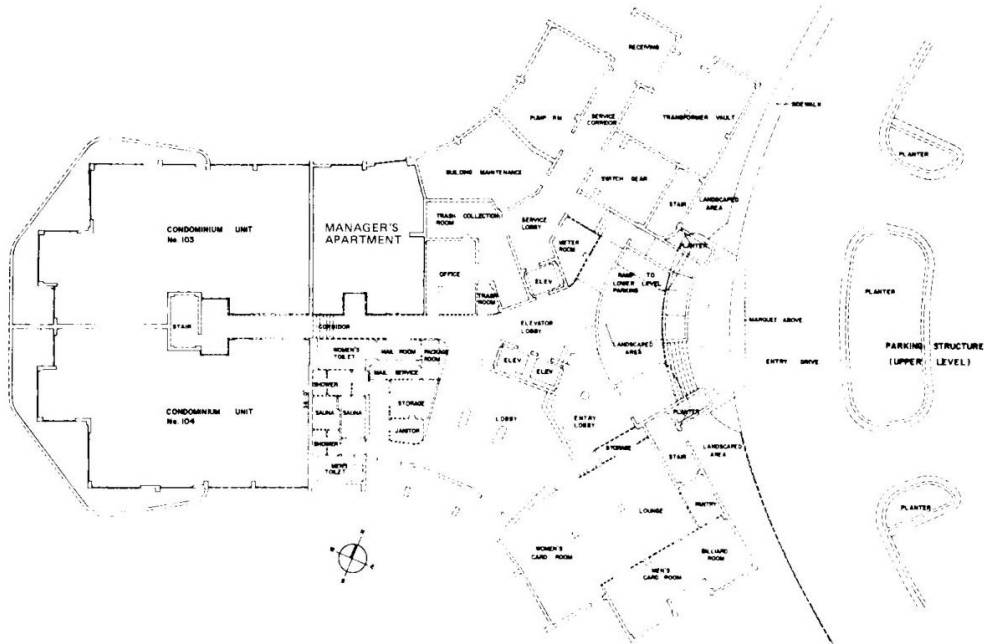

Summit House
SITE PLAN
www.buymarco.com

Summit House
Lobby Floor Plan
www.buymarco.com

Summit House
Typical Floor Plan
www.buymarco.com

Summit House
Apartments 201 - 2302
www.buymarco.com

APARTMENTS AS SHOWN - 201, 301, 401, 501, 601, 701, 801, 901, 1001, 1101, 1201
1401, 1501, 1601, 1701, 1801, 1901, 2001, 2101, 2201, 2301

APARTMENTS IN REVERSE - 202, 302, 402, 502, 602, 702, 802, 902, 1002, 1102, 1202
1402, 1502, 1602, 1702, 1802, 1902, 2002, 2102, 2202, 2302

Summit House
 Apartments 203 - 2304
www.buymarco.com

APARTMENTS AS SHOWN - 103, 203, 303, 403, 503, 603, 703, 803
 903, 1003, 1103, 1203, 1403, 1503, 1603, 1703, 1803, 1903
 2003, 2103, 2203, 2303

APARTMENTS IN REVERSE - 104, 204, 304, 404, 504, 604, 704
 804, 904, 1004, 1104, 1204, 1404, 1504, 1604, 1704, 1804
 1904, 2004, 2104, 2204, 2304

Summit House
 Apartments 205 - 2306
www.buymarco.com

APARTMENTS AS SHOWN - 205, 305, 405, 505, 605, 705, 805, 905, 1005, 1105, 1205, 1405, 1505, 1605, 1705, 1805, 1905, 2005, 2105, 2205, 2305