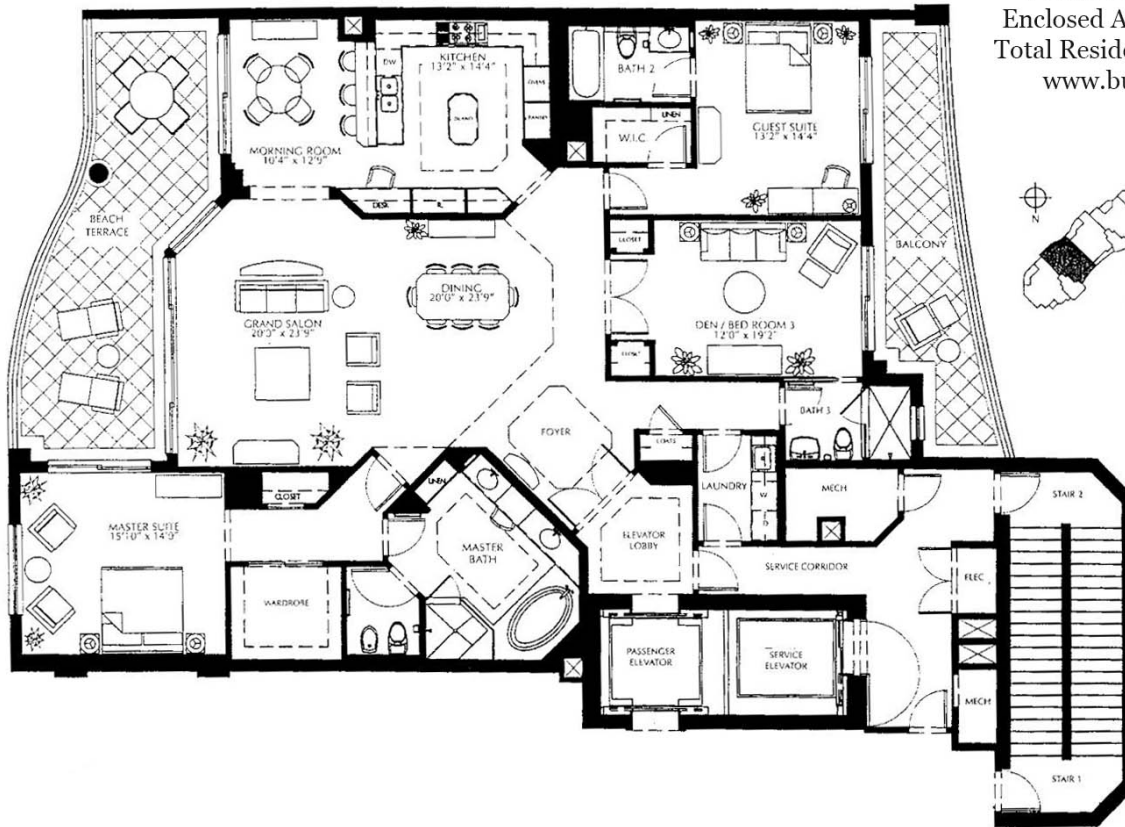

Belize
SITE PLAN
www.buymarco.com

Belize
Amenity Level Floorplan
www.buymarco.com

Belize
01 Estate
2 Bedroom, 3 1/2 Bath,
Den, Family Room
Enclosed Area 3,029 Sq. Ft.
Total Residence 3,503 Sq. Ft.

Belize

O2 Estate

2 Bedroom, 3 Bath, Den

Enclosed Area 2,680 Sq. Ft.

Total Residence 3,326 Sq. Ft.

www.buymarco.com

Belize
 03 Estate
 2 Bedroom, Den, 3 Bath
 Enclosed Area 2,680 Sq. Ft.
 Total Residence 3,326 Sq. Ft.
 www.buymarco.com

Belize
 04 Estate
 2 Bedroom, 3 1/2 Bath,
 Den, Family Room
 Enclosed Area 3,110 Sq. Ft.
 Total Residence 3,580 Sq. Ft.
www.buymarco.com

Belize
 05 Estate
 3 Bedroom, 3 1/2 Bath,
 Library, Family Room
 Enclosed Area 3,600 Sq. Ft.
 Total Residence 4,200 Sq. Ft.

Belize
06 Estate
 3 Bedroom, 3 1/2 Bath,
 Library, Family Room
 Enclosed Area 3,600 ACSF
 Total Residence 4,200 SF

Belize
 07 Estate
 3 Bedroom, 3 1/2 Bath,
 Library, Family Room
 Enclosed Area 3,884 Sq. Ft.
 Total Residence 4,347 Sq. Ft.