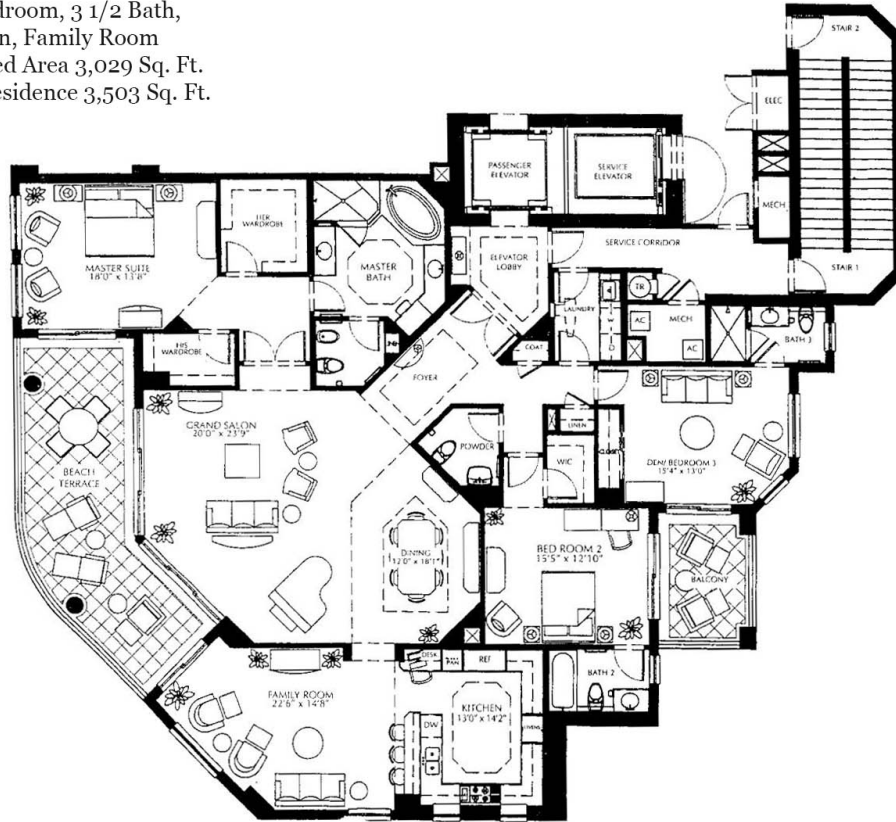

Belize
SITE PLAN
www.buymarco.com

Belize
Amenity Level Floorplan
www.buymarco.com

Belize
01 Estate
2 Bedroom, 3 1/2 Bath,
Den, Family Room
Enclosed Area 3,029 Sq. Ft.
Total Residence 3,503 Sq. Ft.

Belize

O2 Estate

2 Bedroom, 3 Bath, Den

Enclosed Area 2,680 Sq. Ft.

Total Residence 3,326 Sq. Ft.

www.buymarco.com

Belize
 03 Estate
 2 Bedroom, Den, 3 Bath
 Enclosed Area 2,680 Sq. Ft.
 Total Residence 3,326 Sq. Ft.
 www.buymarco.com

Belize
 04 Estate
 2 Bedroom, 3 1/2 Bath,
 Den, Family Room
 Enclosed Area 3,110 Sq. Ft.
 Total Residence 3,580 Sq. Ft.
www.buymarco.com

Belize
 05 Estate
 3 Bedroom, 3 1/2 Bath,
 Library, Family Room
 Enclosed Area 3,600 Sq. Ft.
 Total Residence 4,200 Sq. Ft.

Belize
06 Estate
 3 Bedroom, 3 1/2 Bath,
 Library, Family Room
 Enclosed Area 3,600 ACSF
 Total Residence 4,200 SF

Belize
 07 Estate
 3 Bedroom, 3 1/2 Bath,
 Library, Family Room
 Enclosed Area 3,884 Sq. Ft.
 Total Residence 4,347 Sq. Ft.