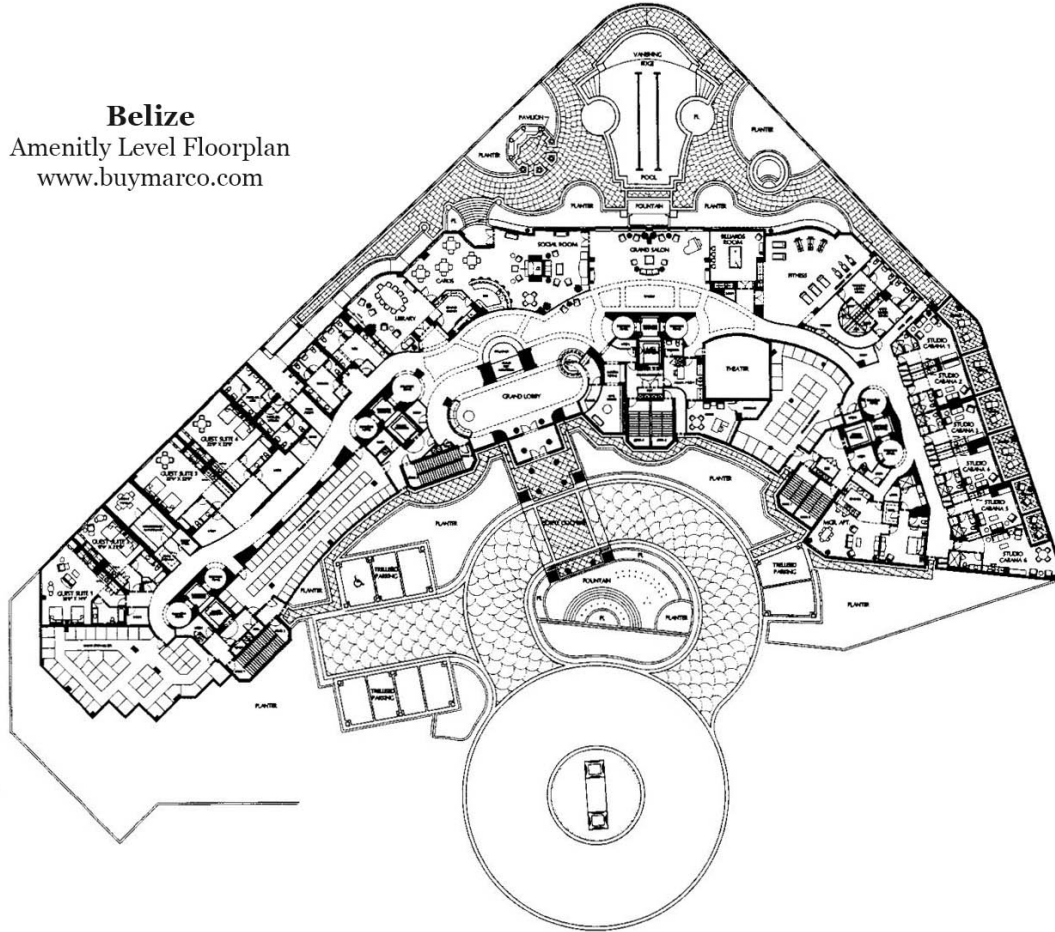

Belize
SITE PLAN
www.buymarco.com

Belize
Amenity Level Floorplan
www.buymarco.com

Belize
01 Estate
2 Bedroom, 3 1/2 Bath,
Den, Family Room
Enclosed Area 3,029 Sq. Ft.
Total Residence 3,503 Sq. Ft.

Belize

O2 Estate

2 Bedroom, 3 Bath, Den

Enclosed Area 2,680 Sq. Ft.

Total Residence 3,326 Sq. Ft.

www.buymarco.com

Belize
 03 Estate
 2 Bedroom, Den, 3 Bath
 Enclosed Area 2,680 Sq. Ft.
 Total Residence 3,326 Sq. Ft.
 www.buymarco.com

Belize
 04 Estate
 2 Bedroom, 3 1/2 Bath,
 Den, Family Room
 Enclosed Area 3,110 Sq. Ft.
 Total Residence 3,580 Sq. Ft.
www.buymarco.com

Belize
 05 Estate
 3 Bedroom, 3 1/2 Bath,
 Library, Family Room
 Enclosed Area 3,600 Sq. Ft.
 Total Residence 4,200 Sq. Ft.