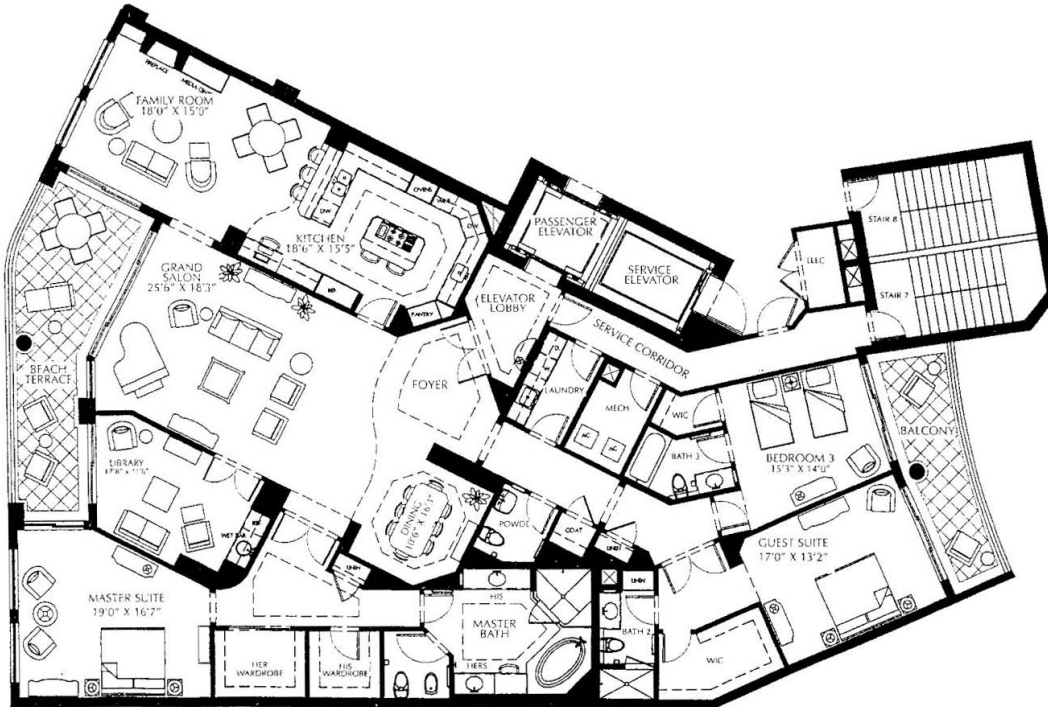

Belize
SITE PLAN
www.buymarco.com

Belize
Amenity Level Floorplan
www.buymarco.com

Belize
01 Estate
2 Bedroom, 3 1/2 Bath,
Den, Family Room
Enclosed Area 3,029 Sq. Ft.
Total Residence 3,503 Sq. Ft.

Belize

O2 Estate

2 Bedroom, 3 Bath, Den

Enclosed Area 2,680 Sq. Ft.

Total Residence 3,326 Sq. Ft.

www.buymarco.com

Belize
 03 Estate
 2 Bedroom, Den, 3 Bath
 Enclosed Area 2,680 Sq. Ft.
 Total Residence 3,326 Sq. Ft.
 www.buymarco.com

Belize
 04 Estate
 2 Bedroom, 3 1/2 Bath,
 Den, Family Room
 Enclosed Area 3,110 Sq. Ft.
 Total Residence 3,580 Sq. Ft.
www.buymarco.com

Belize
 05 Estate
 3 Bedroom, 3 1/2 Bath,
 Library, Family Room
 Enclosed Area 3,600 Sq. Ft.
 Total Residence 4,200 Sq. Ft.

Belize
06 Estate
 3 Bedroom, 3 1/2 Bath,
 Library, Family Room
 Enclosed Area 3,600 ACSF
 Total Residence 4,200 SF

Belize
 07 Estate
 3 Bedroom, 3 1/2 Bath,
 Library, Family Room
 Enclosed Area 3,884 Sq. Ft.
 Total Residence 4,347 Sq. Ft.