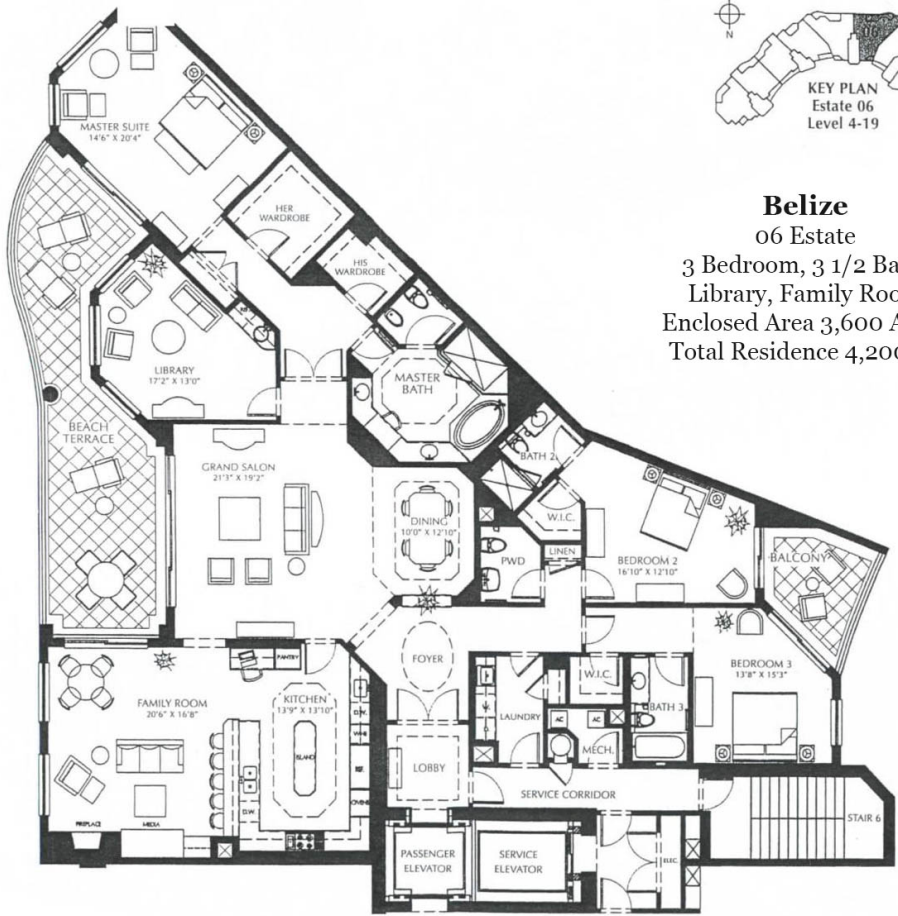

Belize
SITE PLAN
www.buymarco.com

Belize
Amenity Level Floorplan
www.buymarco.com

Belize
01 Estate
2 Bedroom, 3 1/2 Bath,
Den, Family Room
Enclosed Area 3,029 Sq. Ft.
Total Residence 3,503 Sq. Ft.

Belize

O2 Estate

2 Bedroom, 3 Bath, Den

Enclosed Area 2,680 Sq. Ft.

Total Residence 3,326 Sq. Ft.

www.buymarco.com

Belize
 03 Estate
 2 Bedroom, Den, 3 Bath
 Enclosed Area 2,680 Sq. Ft.
 Total Residence 3,326 Sq. Ft.
 www.buymarco.com

Belize
 04 Estate
 2 Bedroom, 3 1/2 Bath,
 Den, Family Room
 Enclosed Area 3,110 Sq. Ft.
 Total Residence 3,580 Sq. Ft.
www.buymarco.com

Belize
 05 Estate
 3 Bedroom, 3 1/2 Bath,
 Library, Family Room
 Enclosed Area 3,600 Sq. Ft.
 Total Residence 4,200 Sq. Ft.

Belize
06 Estate
 3 Bedroom, 3 1/2 Bath,
 Library, Family Room
 Enclosed Area 3,600 ACSF
 Total Residence 4,200 SF

Belize
 07 Estate
 3 Bedroom, 3 1/2 Bath,
 Library, Family Room
 Enclosed Area 3,884 Sq. Ft.
 Total Residence 4,347 Sq. Ft.