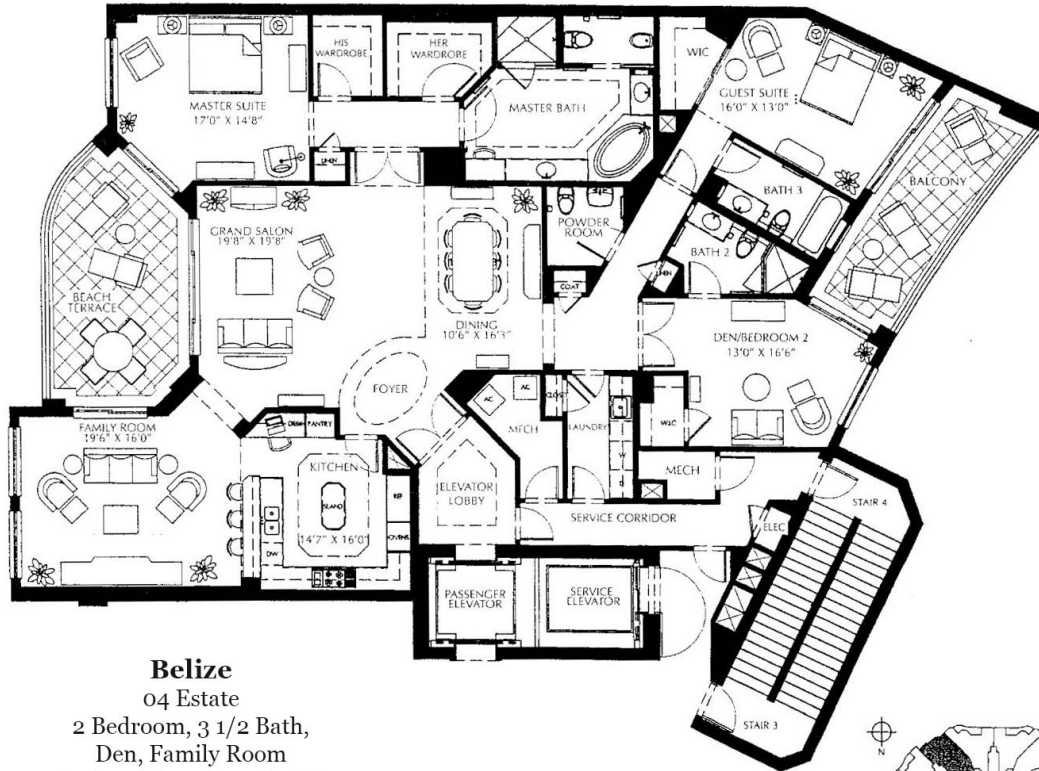

Belize
SITE PLAN
www.buymarco.com

Belize
Amenity Level Floorplan
www.buymarco.com

Belize
01 Estate
2 Bedroom, 3 1/2 Bath,
Den, Family Room
Enclosed Area 3,029 Sq. Ft.
Total Residence 3,503 Sq. Ft.

Belize

O2 Estate

2 Bedroom, 3 Bath, Den

Enclosed Area 2,680 Sq. Ft.

Total Residence 3,326 Sq. Ft.

www.buymarco.com

Belize
 03 Estate
 2 Bedroom, Den, 3 Bath
 Enclosed Area 2,680 Sq. Ft.
 Total Residence 3,326 Sq. Ft.
 www.buymarco.com

Belize
 04 Estate
 2 Bedroom, 3 1/2 Bath,
 Den, Family Room
 Enclosed Area 3,110 Sq. Ft.
 Total Residence 3,580 Sq. Ft.
www.buymarco.com

Belize
 05 Estate
 3 Bedroom, 3 1/2 Bath,
 Library, Family Room
 Enclosed Area 3,600 Sq. Ft.
 Total Residence 4,200 Sq. Ft.

Belize
06 Estate
 3 Bedroom, 3 1/2 Bath,
 Library, Family Room
 Enclosed Area 3,600 ACSF
 Total Residence 4,200 SF

Belize
 07 Estate
 3 Bedroom, 3 1/2 Bath,
 Library, Family Room
 Enclosed Area 3,884 Sq. Ft.
 Total Residence 4,347 Sq. Ft.