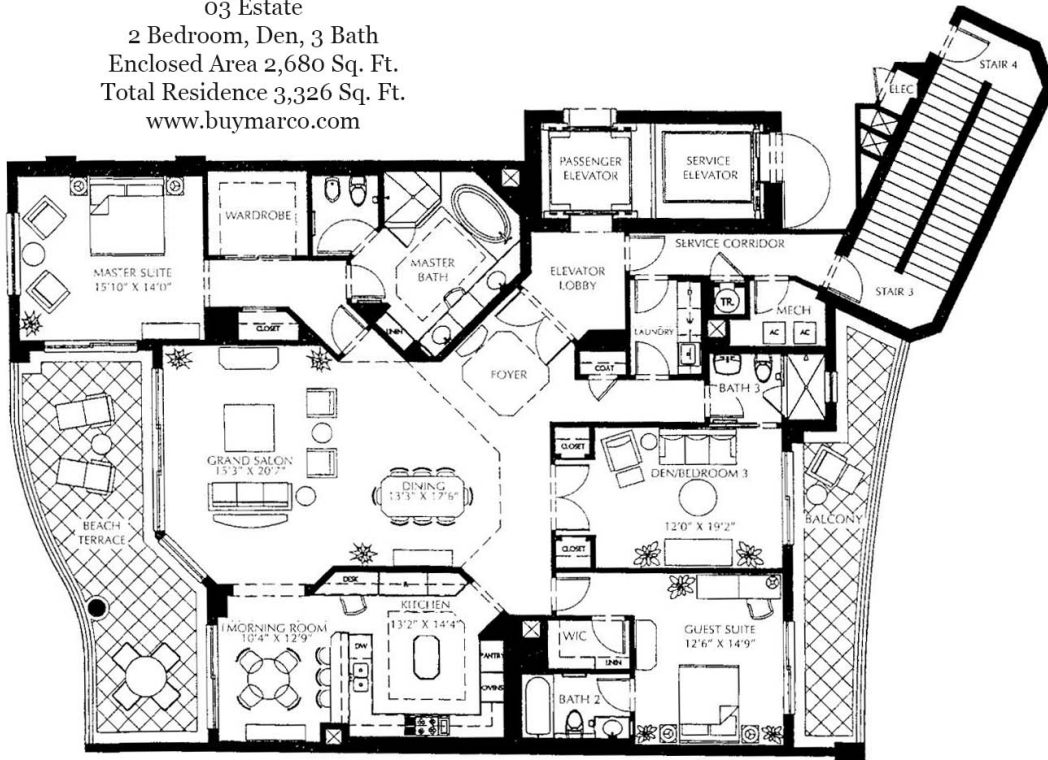

Belize
SITE PLAN
www.buymarco.com

Belize
Amenity Level Floorplan
www.buymarco.com

Belize
01 Estate
2 Bedroom, 3 1/2 Bath,
Den, Family Room
Enclosed Area 3,029 Sq. Ft.
Total Residence 3,503 Sq. Ft.

Belize

O2 Estate

2 Bedroom, 3 Bath, Den

Enclosed Area 2,680 Sq. Ft.

Total Residence 3,326 Sq. Ft.

www.buymarco.com

Belize
 03 Estate
 2 Bedroom, Den, 3 Bath
 Enclosed Area 2,680 Sq. Ft.
 Total Residence 3,326 Sq. Ft.
 www.buymarco.com

Belize
 04 Estate
 2 Bedroom, 3 1/2 Bath,
 Den, Family Room
 Enclosed Area 3,110 Sq. Ft.
 Total Residence 3,580 Sq. Ft.
www.buymarco.com

Belize
 05 Estate
 3 Bedroom, 3 1/2 Bath,
 Library, Family Room
 Enclosed Area 3,600 Sq. Ft.
 Total Residence 4,200 Sq. Ft.

Belize
06 Estate
 3 Bedroom, 3 1/2 Bath,
 Library, Family Room
 Enclosed Area 3,600 ACSF
 Total Residence 4,200 SF

Belize
 07 Estate
 3 Bedroom, 3 1/2 Bath,
 Library, Family Room
 Enclosed Area 3,884 Sq. Ft.
 Total Residence 4,347 Sq. Ft.