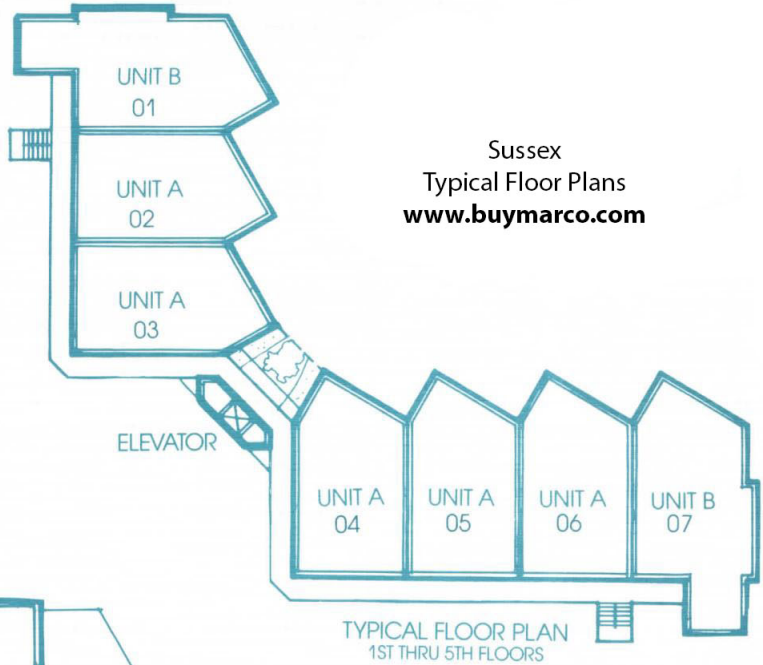

Sussex  
SITE PLAN  
[www.buymarco.com](http://www.buymarco.com)

Sussex  
Typical Floor Plans  
[www.buymarco.com](http://www.buymarco.com)

Sussex  
Unit A  
Total Area 1,252 Sq. Ft.  
[www.buymarco.com](http://www.buymarco.com)

ALL DIMENSIONS ARE APPROXIMATE

Sussex  
Unit A-1 with Florida Room  
Total Area 1,392 Sq. Ft.  
[www.buymarco.com](http://www.buymarco.com)

ALL DIMENSIONS ARE APPROXIMATE

Sussex  
Unit B

Total Area 1,500 Sq. Ft.  
[www.buymarco.com](http://www.buymarco.com)

Sussex  
Unit C  
Total Area 2,743 Sq. Ft.  
[www.buymarco.com](http://www.buymarco.com)