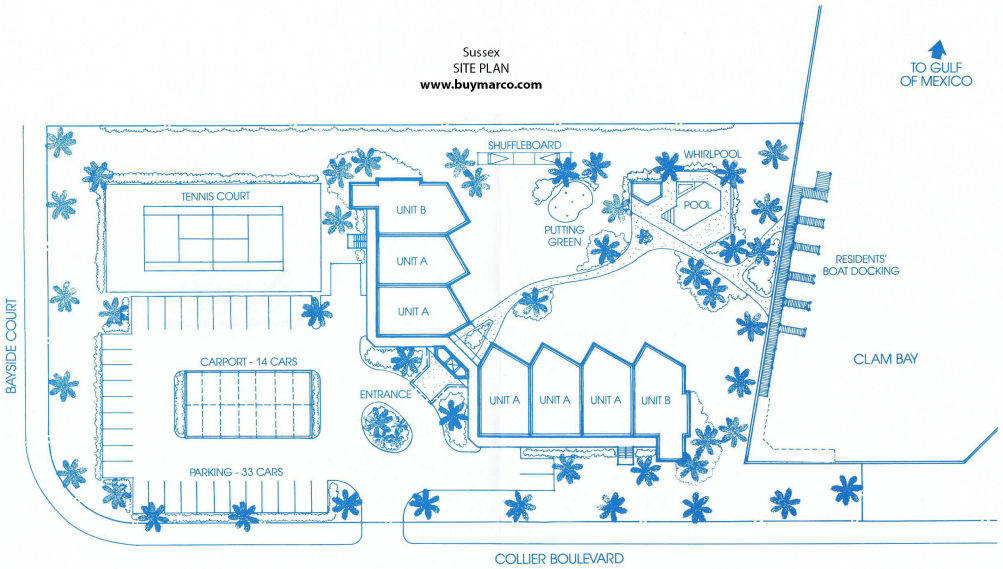

Sussex  
SITE PLAN  
[www.buymarco.com](http://www.buymarco.com)

Sussex  
Typical Floor Plans  
[www.buymarco.com](http://www.buymarco.com)

Sussex  
Unit A  
Total Area 1,252 Sq. Ft.  
[www.buymarco.com](http://www.buymarco.com)

ALL DIMENSIONS ARE APPROXIMATE

Sussex  
Unit A-1 with Florida Room  
Total Area 1,392 Sq. Ft.  
[www.buymarco.com](http://www.buymarco.com)

ALL DIMENSIONS ARE APPROXIMATE

Sussex  
Unit B

Total Area 1,500 Sq. Ft.  
[www.buymarco.com](http://www.buymarco.com)

Sussex  
Unit C  
Total Area 2,743 Sq. Ft.  
[www.buymarco.com](http://www.buymarco.com)