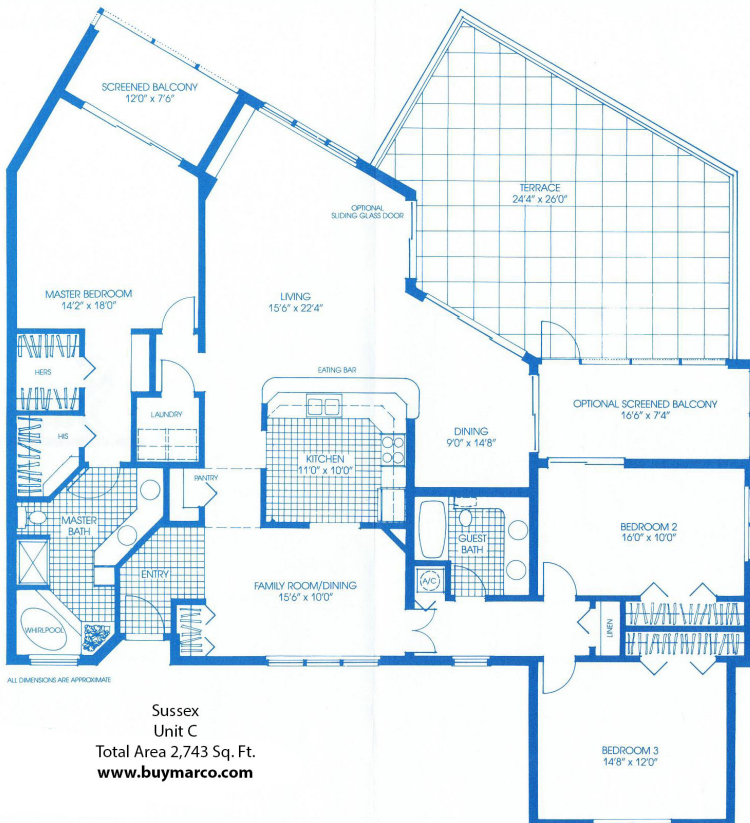

Sussex  
SITE PLAN  
[www.buymarco.com](http://www.buymarco.com)

Sussex  
Typical Floor Plans  
[www.buymarco.com](http://www.buymarco.com)

Sussex  
Unit A  
Total Area 1,252 Sq. Ft.  
[www.buymarco.com](http://www.buymarco.com)

ALL DIMENSIONS ARE APPROXIMATE

Sussex  
Unit A-1 with Florida Room  
Total Area 1,392 Sq. Ft.  
[www.buymarco.com](http://www.buymarco.com)

ALL DIMENSIONS ARE APPROXIMATE

Sussex  
Unit B

Total Area 1,500 Sq. Ft.  
[www.buymarco.com](http://www.buymarco.com)

Sussex  
Unit C  
Total Area 2,743 Sq. Ft.  
[www.buymarco.com](http://www.buymarco.com)