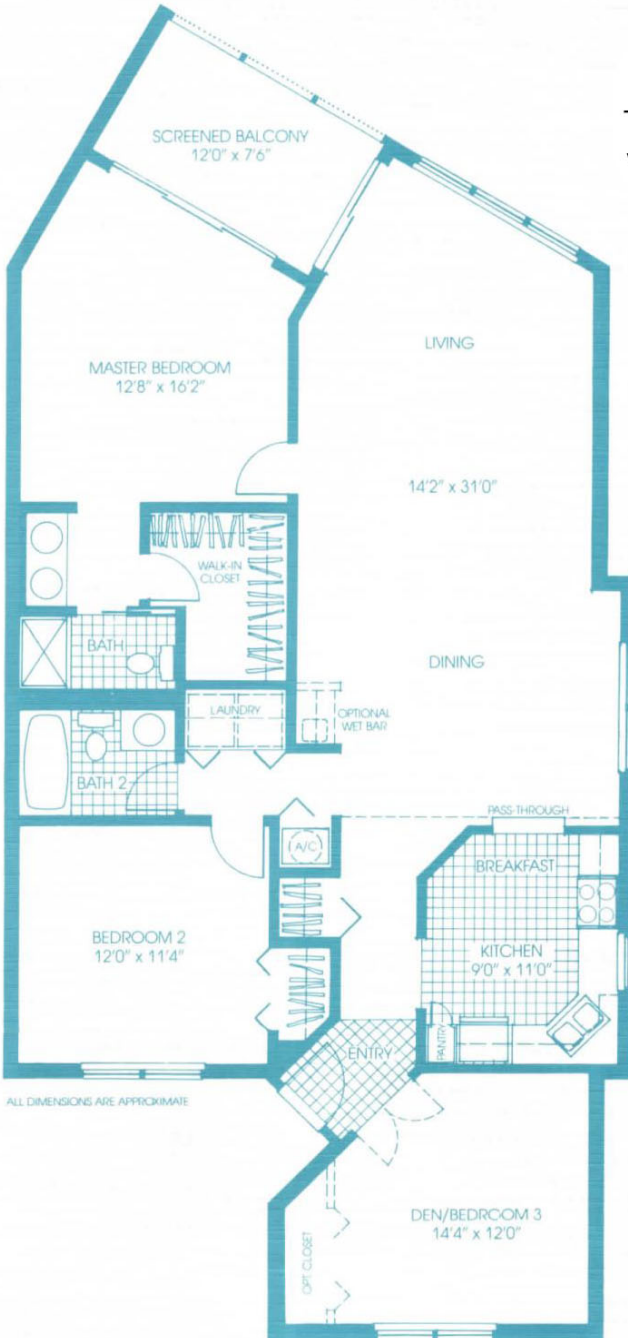

Sussex  
SITE PLAN  
[www.buymarco.com](http://www.buymarco.com)

Sussex  
Typical Floor Plans  
[www.buymarco.com](http://www.buymarco.com)

Sussex  
Unit A  
Total Area 1,252 Sq. Ft.  
[www.buymarco.com](http://www.buymarco.com)

ALL DIMENSIONS ARE APPROXIMATE

Sussex  
Unit A-1 with Florida Room  
Total Area 1,392 Sq. Ft.  
[www.buymarco.com](http://www.buymarco.com)

ALL DIMENSIONS ARE APPROXIMATE

Sussex  
Unit B

Total Area 1,500 Sq. Ft.  
[www.buymarco.com](http://www.buymarco.com)

Sussex  
Unit C  
Total Area 2,743 Sq. Ft.  
[www.buymarco.com](http://www.buymarco.com)