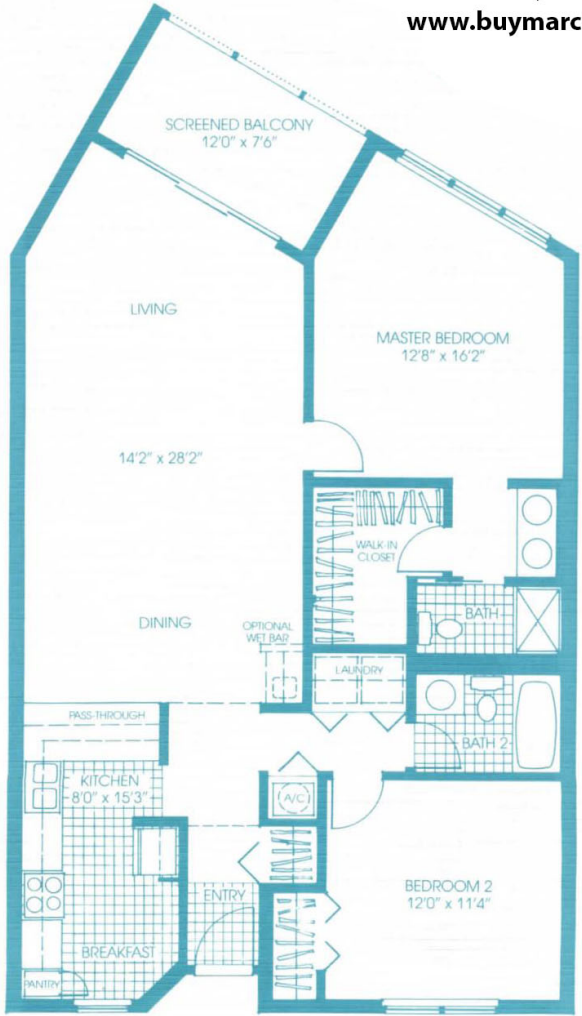

Sussex  
SITE PLAN  
[www.buymarco.com](http://www.buymarco.com)

Sussex  
Typical Floor Plans  
[www.buymarco.com](http://www.buymarco.com)

Sussex  
Unit A  
Total Area 1,252 Sq. Ft.  
[www.buymarco.com](http://www.buymarco.com)

ALL DIMENSIONS ARE APPROXIMATE

Sussex  
Unit A-1 with Florida Room  
Total Area 1,392 Sq. Ft.  
[www.buymarco.com](http://www.buymarco.com)

ALL DIMENSIONS ARE APPROXIMATE

Sussex  
Unit B

Total Area 1,500 Sq. Ft.  
[www.buymarco.com](http://www.buymarco.com)

Sussex  
Unit C  
Total Area 2,743 Sq. Ft.  
[www.buymarco.com](http://www.buymarco.com)