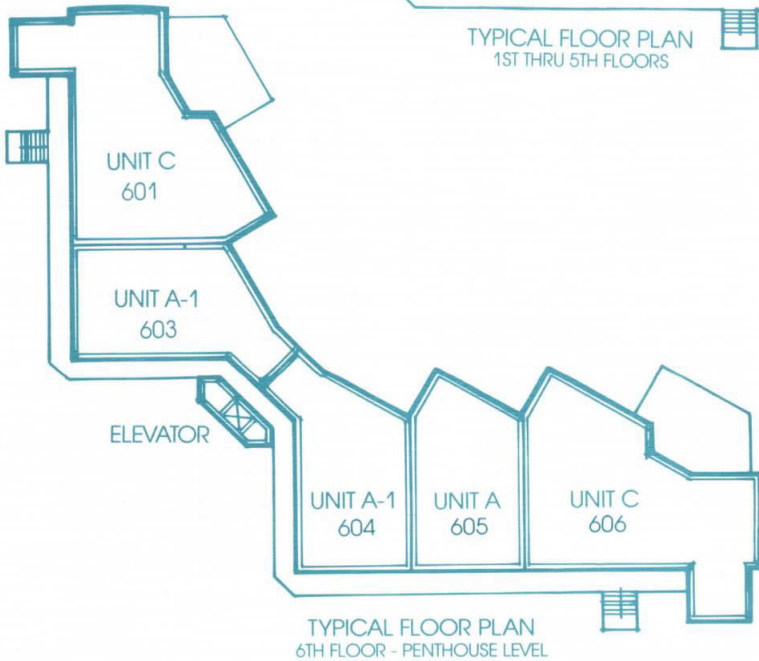

Sussex  
SITE PLAN  
[www.buymarco.com](http://www.buymarco.com)

Sussex  
Typical Floor Plans  
[www.buymarco.com](http://www.buymarco.com)

Sussex  
Unit A  
Total Area 1,252 Sq. Ft.  
[www.buymarco.com](http://www.buymarco.com)

ALL DIMENSIONS ARE APPROXIMATE

Sussex  
Unit A-1 with Florida Room  
Total Area 1,392 Sq. Ft.  
[www.buymarco.com](http://www.buymarco.com)

ALL DIMENSIONS ARE APPROXIMATE

Sussex  
Unit B

Total Area 1,500 Sq. Ft.  
[www.buymarco.com](http://www.buymarco.com)

Sussex  
Unit C  
Total Area 2,743 Sq. Ft.  
[www.buymarco.com](http://www.buymarco.com)