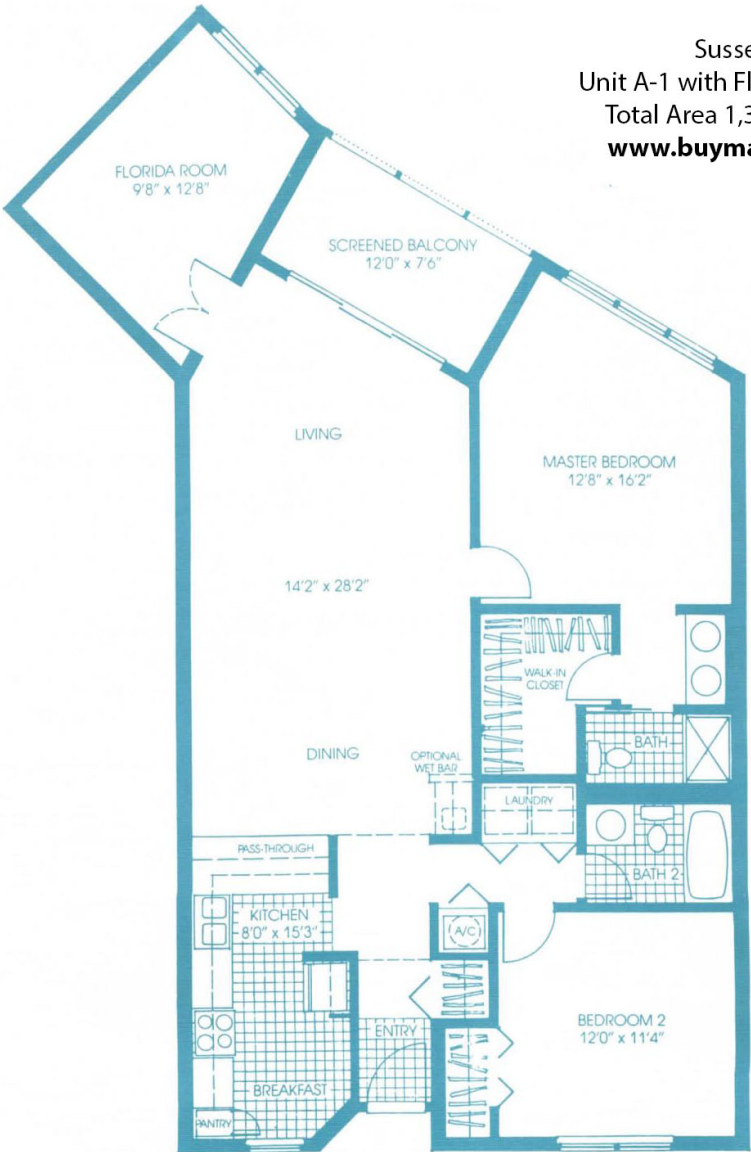

Sussex  
SITE PLAN  
[www.buymarco.com](http://www.buymarco.com)

Sussex  
Typical Floor Plans  
[www.buymarco.com](http://www.buymarco.com)

Sussex  
Unit A  
Total Area 1,252 Sq. Ft.  
[www.buymarco.com](http://www.buymarco.com)

ALL DIMENSIONS ARE APPROXIMATE

Sussex  
Unit A-1 with Florida Room  
Total Area 1,392 Sq. Ft.  
[www.buymarco.com](http://www.buymarco.com)

ALL DIMENSIONS ARE APPROXIMATE

Sussex  
Unit B

Total Area 1,500 Sq. Ft.  
[www.buymarco.com](http://www.buymarco.com)

Sussex  
Unit C  
Total Area 2,743 Sq. Ft.  
[www.buymarco.com](http://www.buymarco.com)