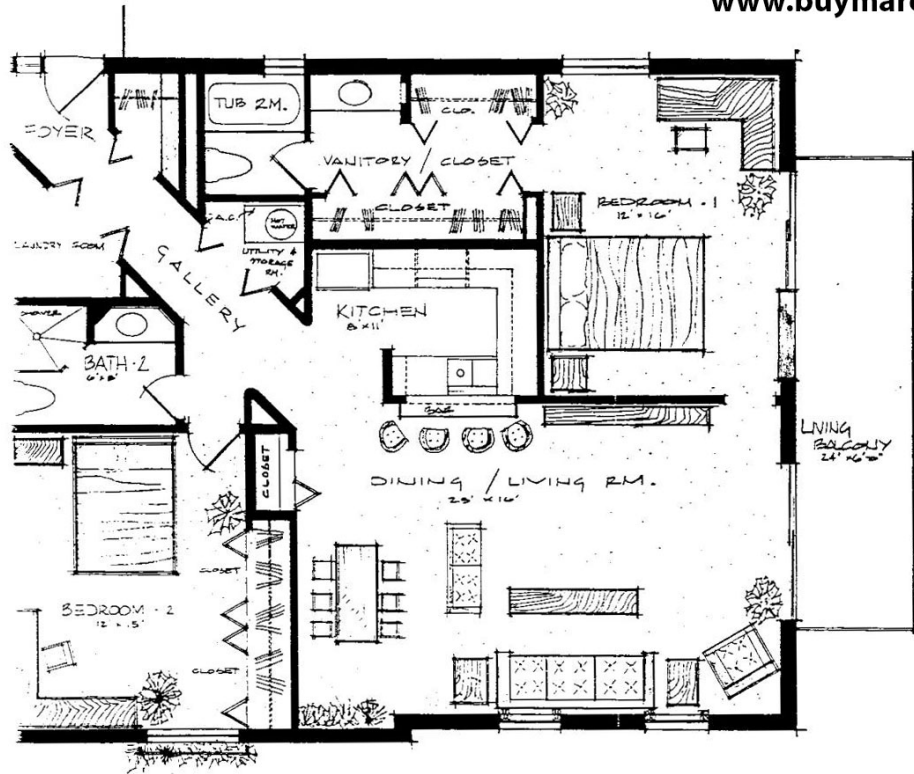

Swallows  
Units 205, 305, 405  
Total Area 2,016 Sq. Ft.  
[www.buymarco.com](http://www.buymarco.com)

Swallows  
Units 202, 302, 402  
Total Area 1,562 Sq. Ft.  
[www.buymarco.com](http://www.buymarco.com)

Swallows  
Units 201, 301, 401  
Total Area 1,538 Sq. Ft.  
[www.buymarco.com](http://www.buymarco.com)

Swallows  
Units 203, 303, 403  
Total Area 1,644 Sq. Ft.  
[www.buymarco.com](http://www.buymarco.com)

Swallows  
 Units 204, 304, 404  
 Total Area 1,562 Sq. Ft.  
[www.buymarco.com](http://www.buymarco.com)