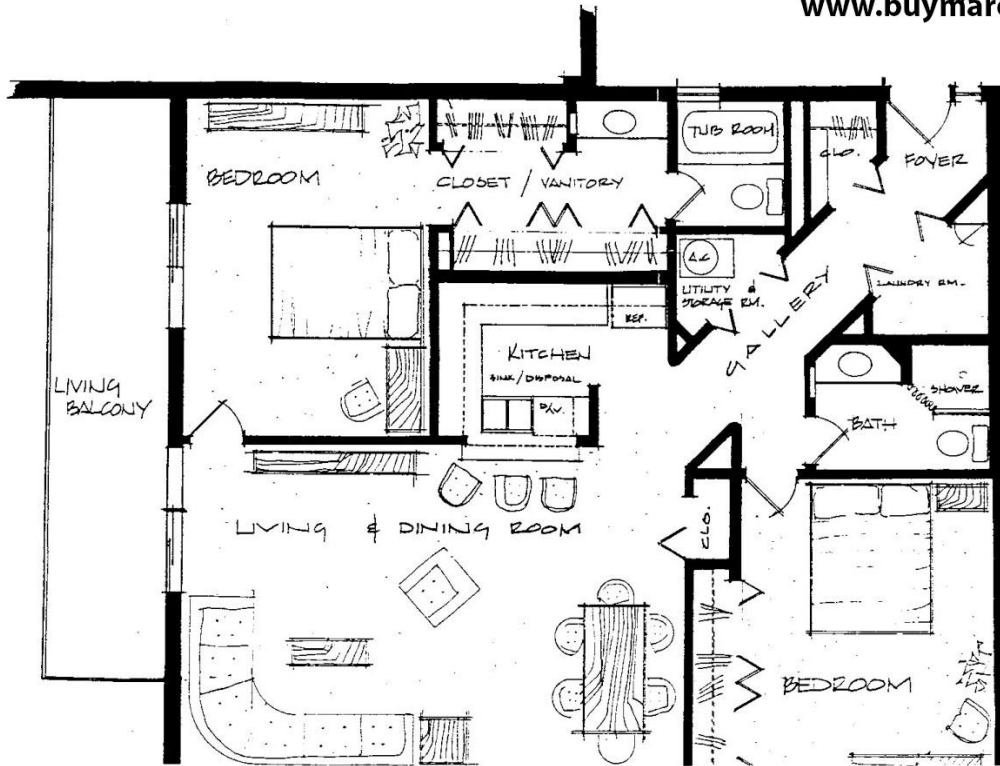

Swallows  
Units 205, 305, 405  
Total Area 2,016 Sq. Ft.  
[www.buymarco.com](http://www.buymarco.com)

Swallows  
Units 202, 302, 402  
Total Area 1,562 Sq. Ft.  
[www.buymarco.com](http://www.buymarco.com)

Swallows  
Units 201, 301, 401  
Total Area 1,538 Sq. Ft.  
[www.buymarco.com](http://www.buymarco.com)

Swallows  
Units 203, 303, 403  
Total Area 1,644 Sq. Ft.  
[www.buymarco.com](http://www.buymarco.com)

Swallows  
 Units 204, 304, 404  
 Total Area 1,562 Sq. Ft.  
[www.buymarco.com](http://www.buymarco.com)