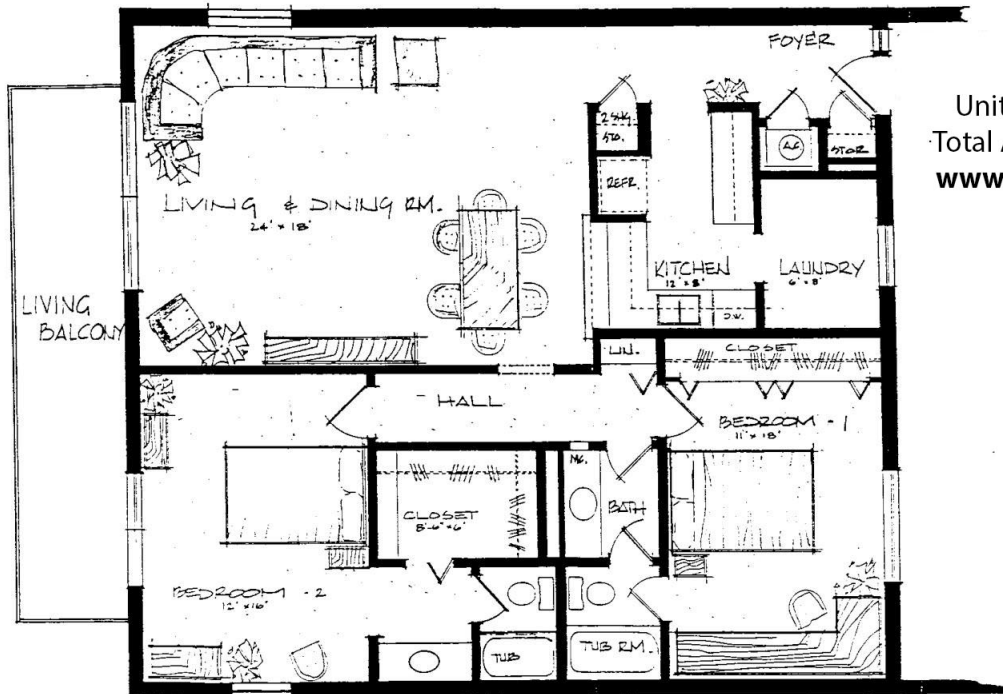

Swallows  
Units 205, 305, 405  
Total Area 2,016 Sq. Ft.  
[www.buymarco.com](http://www.buymarco.com)

Swallows  
Units 202, 302, 402  
Total Area 1,562 Sq. Ft.  
[www.buymarco.com](http://www.buymarco.com)

Swallows  
Units 201, 301, 401  
Total Area 1,538 Sq. Ft.  
[www.buymarco.com](http://www.buymarco.com)

Swallows  
Units 203, 303, 403  
Total Area 1,644 Sq. Ft.  
[www.buymarco.com](http://www.buymarco.com)

Swallows  
 Units 204, 304, 404  
 Total Area 1,562 Sq. Ft.  
[www.buymarco.com](http://www.buymarco.com)