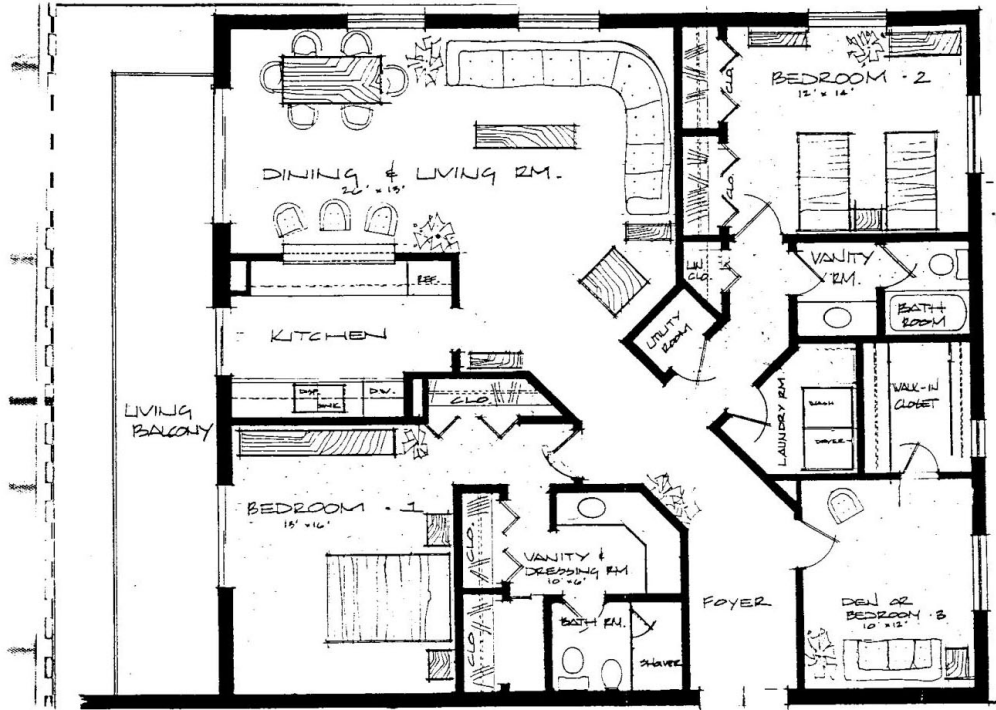

Swallows  
Units 205, 305, 405  
Total Area 2,016 Sq. Ft.  
[www.buymarco.com](http://www.buymarco.com)

Swallows  
Units 202, 302, 402  
Total Area 1,562 Sq. Ft.  
[www.buymarco.com](http://www.buymarco.com)

Swallows  
Units 201, 301, 401  
Total Area 1,538 Sq. Ft.  
[www.buymarco.com](http://www.buymarco.com)

Swallows  
Units 203, 303, 403  
Total Area 1,644 Sq. Ft.  
[www.buymarco.com](http://www.buymarco.com)

Swallows  
 Units 204, 304, 404  
 Total Area 1,562 Sq. Ft.  
[www.buymarco.com](http://www.buymarco.com)