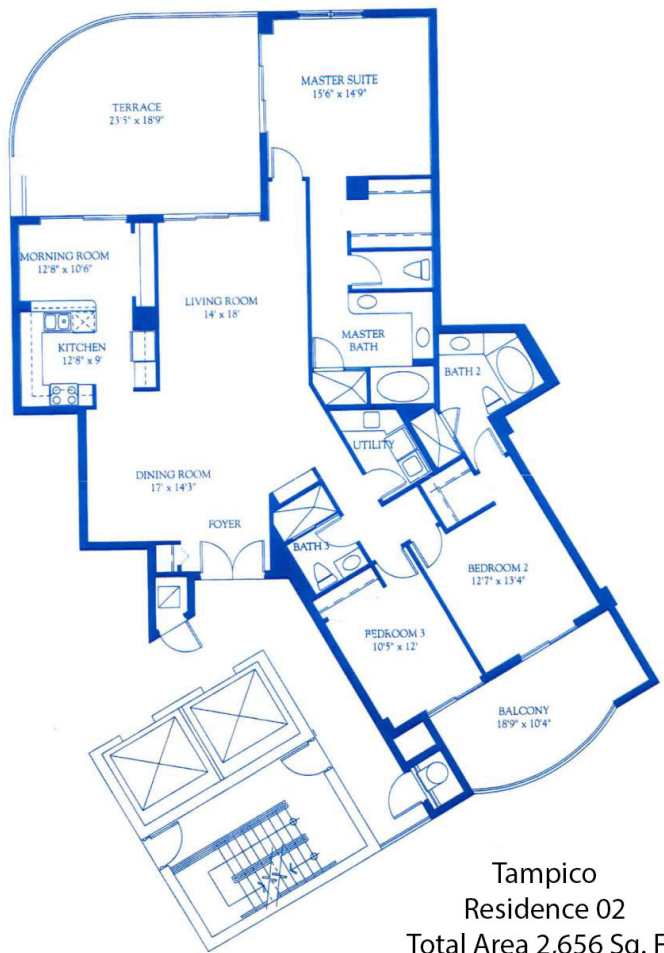

Tampico
Typical Floor Plans
Levels 6 - 10
www.buymarco.com

Tampico
Residence 01
Total Area 3,090 Sq. Ft.
www.buymarco.com

Tampico
Residence 02
Total Area 2,656 Sq. Ft.
www.buymarco.com

Tampico
 Residence 03
 Total Area 2,727 Sq. Ft.
www.buymarco.com

Tampico
 Residence 04
 Total Area 2,924 Sq. Ft.
www.buymarco.com

Tampico
Residence 05
Total Area 3,110 Sq. Ft.
www.buymarco.com

Tampico
Residence 06
Total Area 3,153 Sq. Ft.
www.buymarco.com