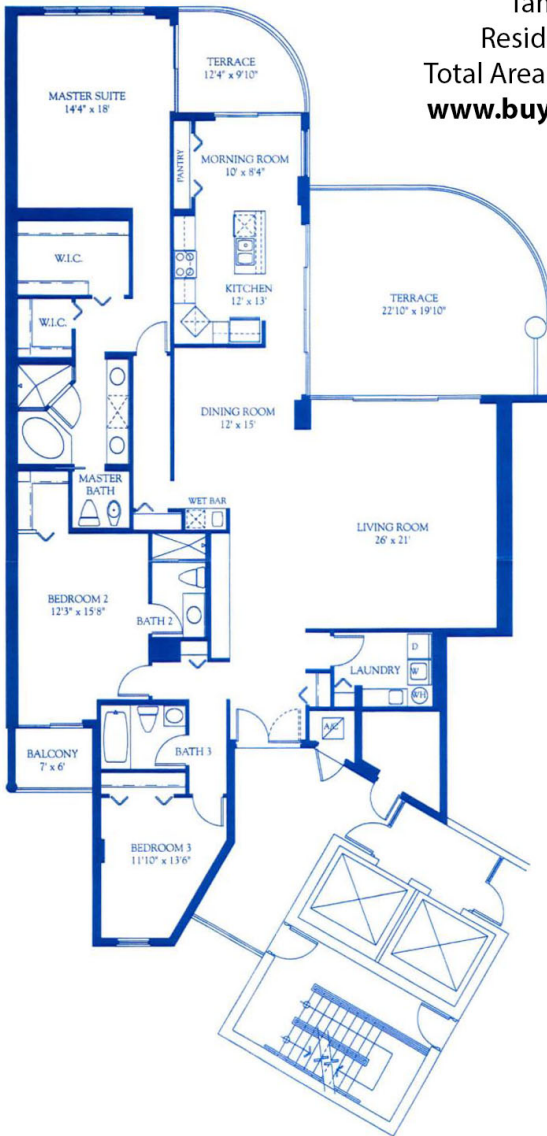

Tampico
Typical Floor Plans
Levels 6 - 10
www.buymarco.com

Tampico
Residence 01
Total Area 3,090 Sq. Ft.
www.buymarco.com

Tampico
Residence 02
Total Area 2,656 Sq. Ft.
www.buymarco.com

Tampico
 Residence 03
 Total Area 2,727 Sq. Ft.
www.buymarco.com

Tampico
 Residence 04
 Total Area 2,924 Sq. Ft.
www.buymarco.com

Tampico
Residence 05
Total Area 3,110 Sq. Ft.
www.buymarco.com

Tampico
Residence 06
Total Area 3,153 Sq. Ft.
www.buymarco.com