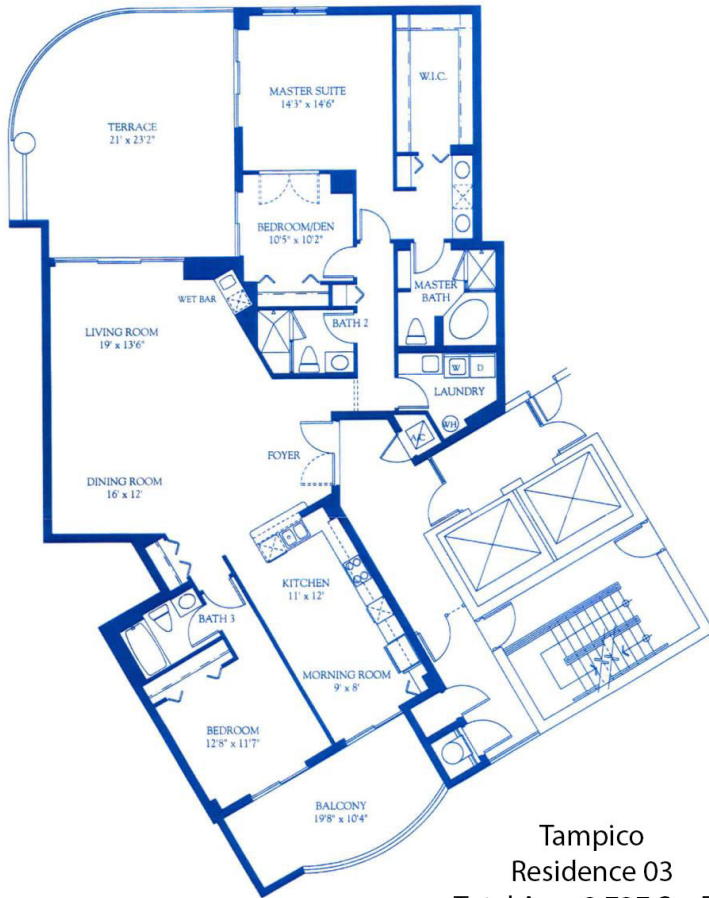

Tampico
Typical Floor Plans
Levels 6 - 10
www.buymarco.com

Tampico
Residence 01
Total Area 3,090 Sq. Ft.
www.buymarco.com

Tampico
Residence 02
Total Area 2,656 Sq. Ft.
www.buymarco.com

Tampico
 Residence 03
 Total Area 2,727 Sq. Ft.
www.buymarco.com

Tampico
 Residence 04
 Total Area 2,924 Sq. Ft.
www.buymarco.com

Tampico
Residence 05
Total Area 3,110 Sq. Ft.
www.buymarco.com

Tampico
Residence 06
Total Area 3,153 Sq. Ft.
www.buymarco.com