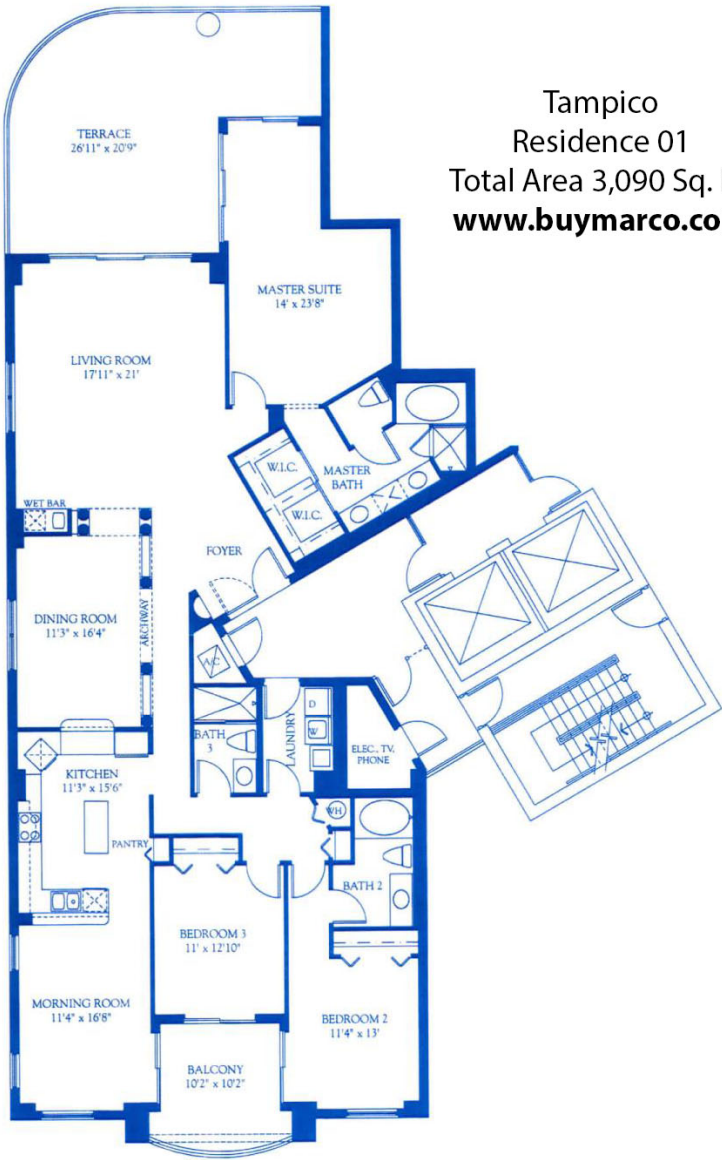

Tampico
Typical Floor Plans
Levels 6 - 10
www.buymarco.com

Tampico
Residence 01
Total Area 3,090 Sq. Ft.
www.buymarco.com

Tampico
Residence 02
Total Area 2,656 Sq. Ft.
www.buymarco.com

Tampico
 Residence 03
 Total Area 2,727 Sq. Ft.
www.buymarco.com

Tampico
 Residence 04
 Total Area 2,924 Sq. Ft.
www.buymarco.com

Tampico
Residence 05
Total Area 3,110 Sq. Ft.
www.buymarco.com

Tampico
Residence 06
Total Area 3,153 Sq. Ft.
www.buymarco.com