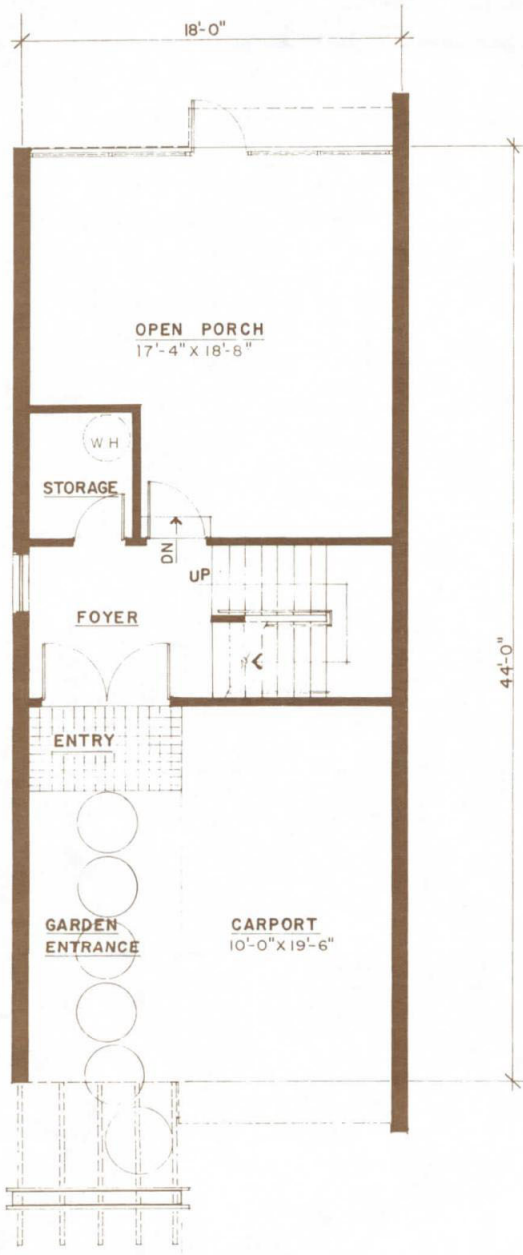

SWALLOW - AVENUE

Townhouse Square
SITE PLAN
www.buymarco.com

Townhouse Square
 Ground Floor Plan
 Total Area 800 Sq. Ft.
www.buymarco.com

Townhouse Square
 Second Floor Plan
 Total Area 798 Sq. Ft.
www.buymarco.com

Townhouse Square
Third Floor Plan
Total Townhouse Area 2,426 Sq. Ft.
www.buymarco.com