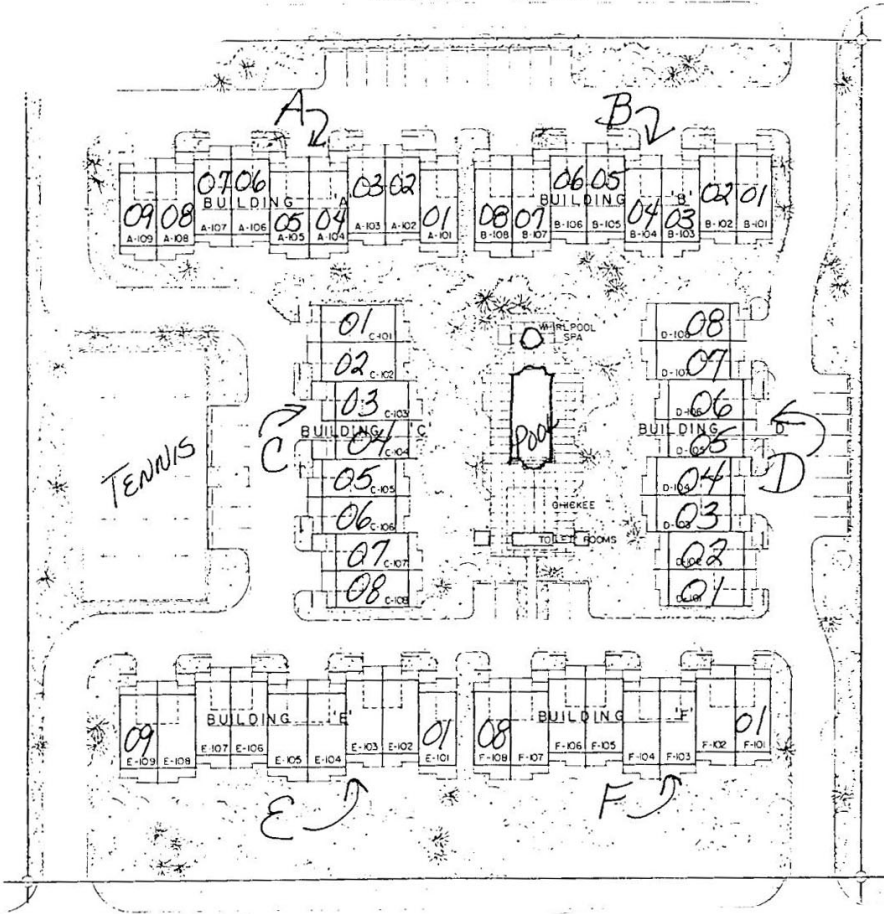

SWALLOW - AVENUE

Townhouse Square
SITE PLAN
www.buymarco.com

Townhouse Square
 Ground Floor Plan
 Total Area 800 Sq. Ft.
www.buymarco.com

Townhouse Square
 Second Floor Plan
 Total Area 798 Sq. Ft.
www.buymarco.com

Townhouse Square
Third Floor Plan
Total Townhouse Area 2,426 Sq. Ft.
www.buymarco.com