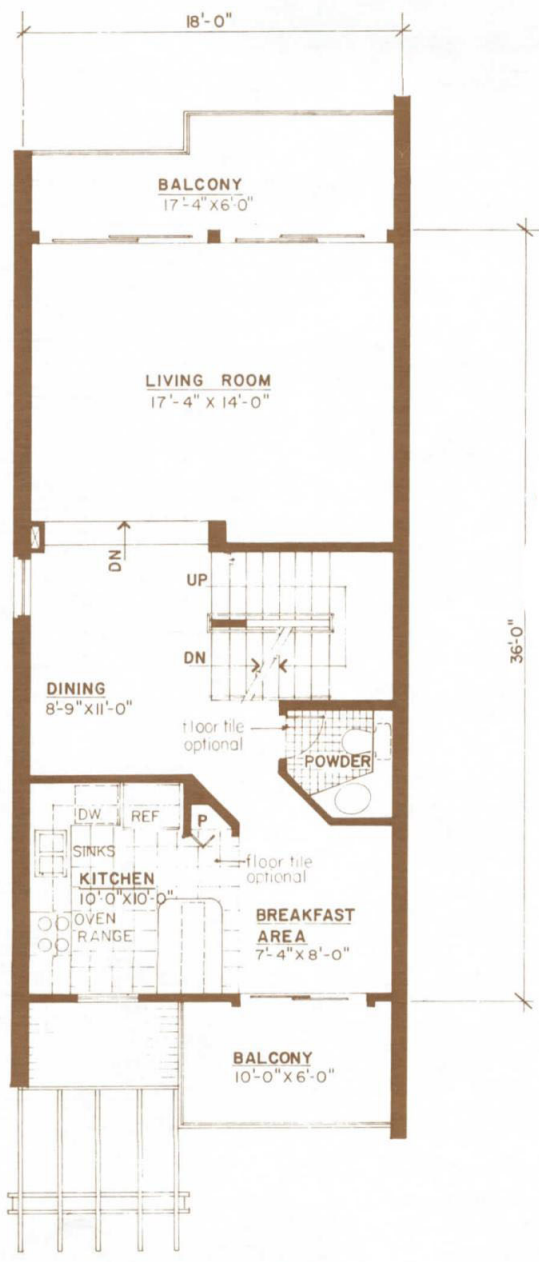

SWALLOW - AVENUE

Townhouse Square
SITE PLAN
www.buymarco.com

Townhouse Square
 Ground Floor Plan
 Total Area 800 Sq. Ft.
www.buymarco.com

Townhouse Square
 Second Floor Plan
 Total Area 798 Sq. Ft.
www.buymarco.com

Townhouse Square
Third Floor Plan
Total Townhouse Area 2,426 Sq. Ft.
www.buymarco.com