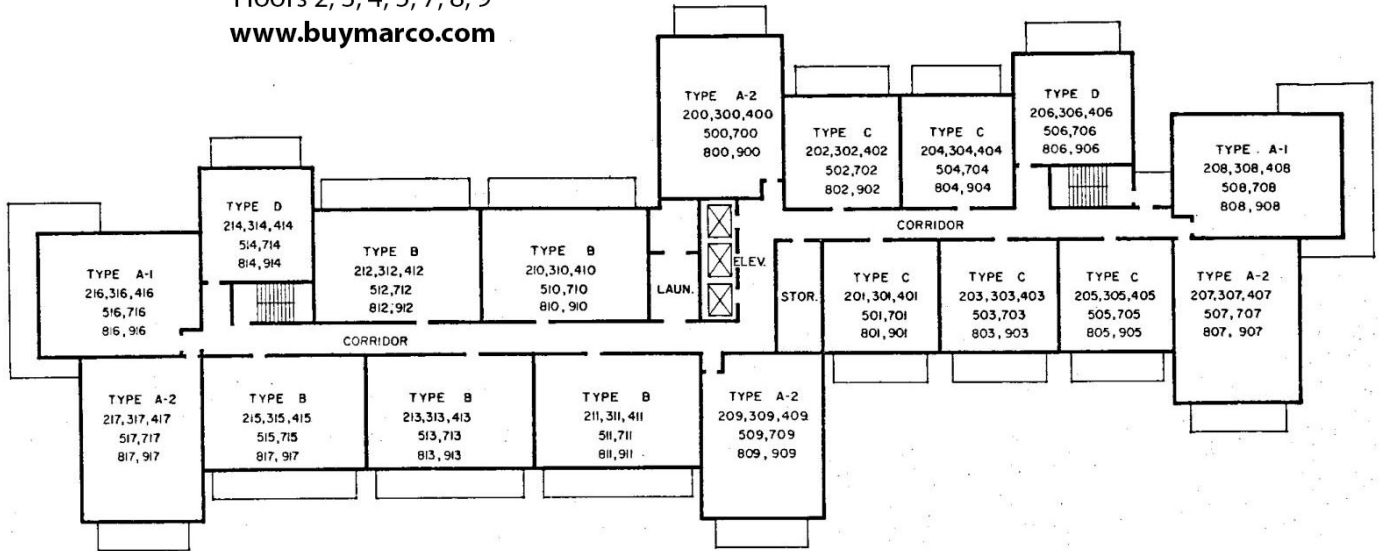

Tradewinds
SITE PLAN
www.buymarco.com

Tradewinds
First Floor Plan
www.buymarco.com

Tradewinds
 Typical Floor Plan
 Floors 2, 3, 4, 5, 7, 8, 9
www.buymarco.com

Tradewinds
Typical Floor Plan
Floors 6, 10
www.buymarco.com

Tradewinds
Typical Floor Plan
Floor 11
www.buymarco.com

Tradewinds
Typical Floor Plan
Floor 12
www.buymarco.com

Tradewinds
Type A-1 Floor Plan
2 Bedrooms, 2 Baths
876 Sq. Ft.
www.buymarco.com

Tradewinds
Type A-2 Floor Plan
2 Bedrooms, 2 Baths
874 Sq. Ft.
www.buymarco.com

Tradewinds
Type B Floor Plan
2 Bedrooms, 2 Baths
846 Sq. Ft.
www.buymarco.com

Tradewinds
Type C Floor Plan
1 Bedrooms, 1 1/2 Baths
597 Sq. Ft.
www.buymarco.com

Tradewinds
Type D Floor Plan
1 Bedrooms, 1 1/2 Baths
539 Sq. Ft.
www.buymarco.com