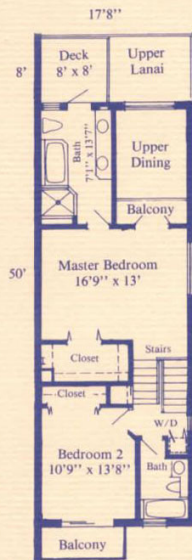

Smokehouse Bay

ELKCAM CIRCLE

Villa Del Mar
SITE PLAN

www.buymarco.com

Villa Del Mar
Townhouse Units
Total Area 1,404 Sq. Ft.
www.buymarco.com

Upper Level

Lower Level

Villa Del Mar
2 Bedroom Units
Total Area 1,380 Sq. Ft.
www.buymarco.com

NOTE: This plan is for
Units #02, 03, 04, & 05.
Units #01 and 06 vary.