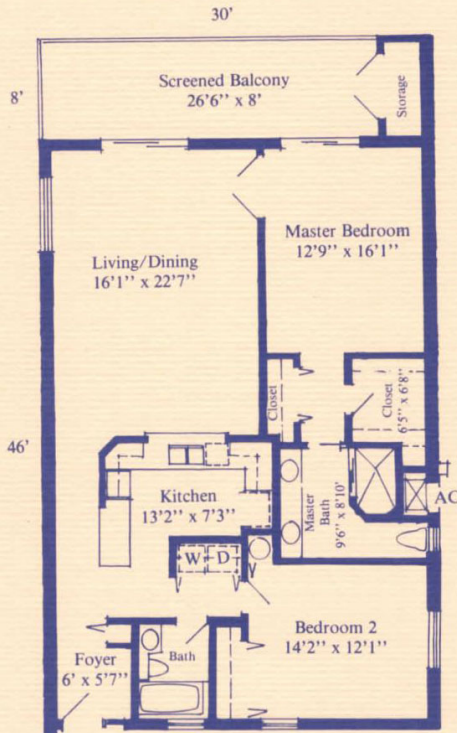

Smokehouse Bay

ELKCAM CIRCLE

Villa Del Mar
SITE PLAN

www.buymarco.com

Villa Del Mar
Townhouse Units
Total Area 1,404 Sq. Ft.
www.buymarco.com

Upper Level

Lower Level

Villa Del Mar
2 Bedroom Units
Total Area 1,380 Sq. Ft.
www.buymarco.com

NOTE: This plan is for
Units #02, 03, 04, & 05.
Units #01 and 06 vary.