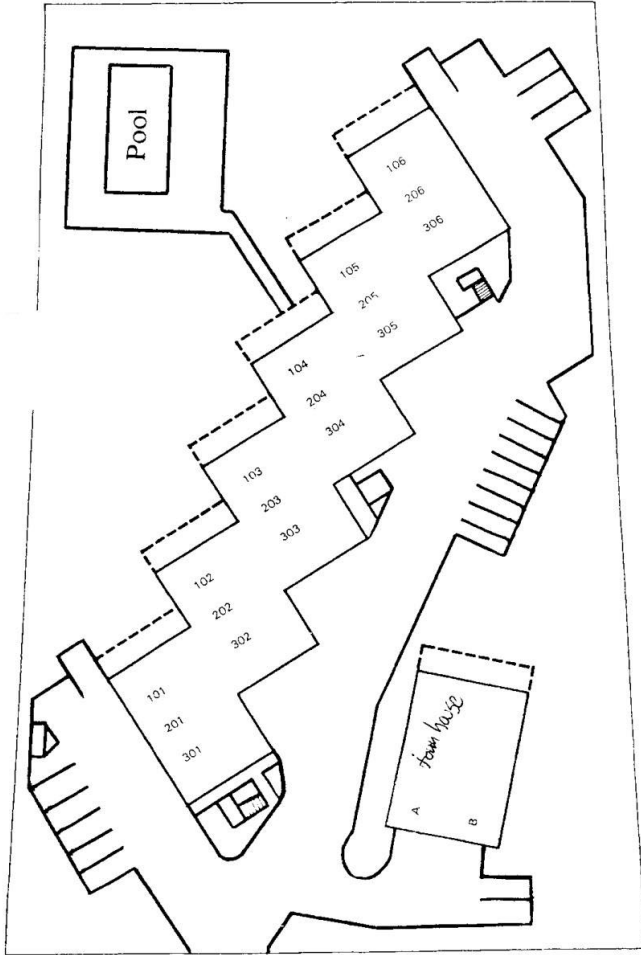

Smokehouse Bay

ELKCAM CIRCLE

Villa Del Mar
SITE PLAN

www.buymarco.com

Villa Del Mar
Townhouse Units
Total Area 1,404 Sq. Ft.
www.buymarco.com

Upper Level

Lower Level

Villa Del Mar
2 Bedroom Units
Total Area 1,380 Sq. Ft.
www.buymarco.com

NOTE: This plan is for
Units #02, 03, 04, & 05.
Units #01 and 06 vary.