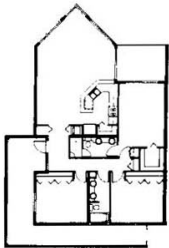

Boat Club
SITE PLAN
www.buymarco.com

Boat Docks

Pool

COLLIER COURT

Boat Club
SITE PLAN
www.buymarco.com

UNIT 202
 UNIT 203
 UNIT 204
 UNIT 205

PENTHOUSE 1
 PENTHOUSE 4 (REVERSE)

UNIT 301
 UNIT 306

Boat Club
 UNIT 201
 UNIT 206 (REVERSE)
 Total Area 2,206 Sq. Ft.
www.buymarco.com

All dimensions are approximate.

Boat Club

UNIT 202

UNIT 203 (REVERSE)

UNIT 204

UNIT 205 (REVERSE)

Total Area 1,825 Sq. Ft.

www.buymarco.com

Boat Club
 UNIT 301
 UNIT 306 (REVERSE)
 Total Area 1,936 Sq. Ft.
www.buymarco.com

Boat Club

- UNIT 302
- UNIT 303 (REVERSE)
- UNIT 304
- UNIT 305 (REVERSE)
- UNIT 402
- UNIT 403 (REVERSE)
- UNIT 404
- UNIT 405 (REVERSE)

Total Area 1,555 Sq. Ft.
www.buymarco.com

All dimensions are approximate.

Boat Club
 UNIT 401
 UNIT 406 (REVERSE)
 Total Area 1,936 Sq. Ft.
www.buymarco.com

Boat Club
PENTHOUSE 1
PENTHOUSE 4 (REVERSE)
 Total Area 2,128 Sq. Ft.
www.buymarco.com