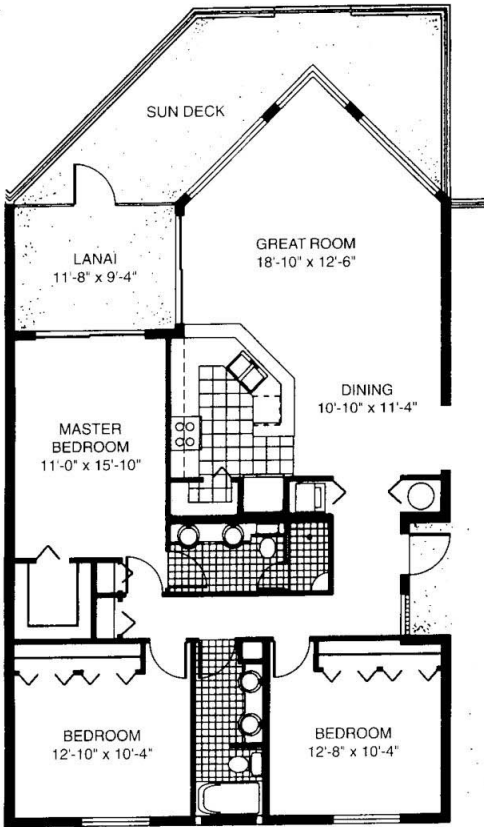

Boat Club
SITE PLAN
www.buymarco.com

Boat Docks

Pool

COLLIER COURT

Boat Club
SITE PLAN
www.buymarco.com

UNIT 202
 UNIT 203
 UNIT 204
 UNIT 205

PENTHOUSE 1
 PENTHOUSE 4 (REVERSE)

UNIT 301
 UNIT 306

Boat Club
 UNIT 201
 UNIT 206 (REVERSE)
 Total Area 2,206 Sq. Ft.
www.buymarco.com

All dimensions are approximate.

Boat Club

UNIT 202

UNIT 203 (REVERSE)

UNIT 204

UNIT 205 (REVERSE)

Total Area 1,825 Sq. Ft.

www.buymarco.com

Boat Club
 UNIT 301
 UNIT 306 (REVERSE)
 Total Area 1,936 Sq. Ft.
www.buymarco.com

Boat Club

- UNIT 302
- UNIT 303 (REVERSE)
- UNIT 304
- UNIT 305 (REVERSE)
- UNIT 402
- UNIT 403 (REVERSE)
- UNIT 404
- UNIT 405 (REVERSE)

Total Area 1,555 Sq. Ft.
www.buymarco.com

All dimensions are approximate.

Boat Club
 UNIT 401
 UNIT 406 (REVERSE)
 Total Area 1,936 Sq. Ft.
www.buymarco.com

Boat Club
PENTHOUSE 1
PENTHOUSE 4 (REVERSE)
 Total Area 2,128 Sq. Ft.
www.buymarco.com