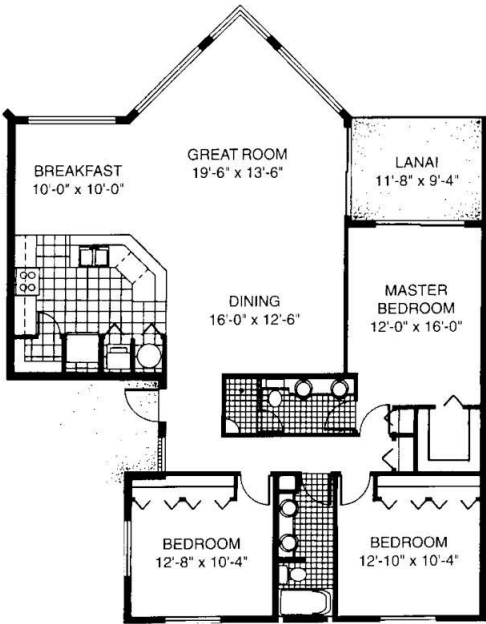

Boat Club
 UNIT 201
 UNIT 206 (REVERSE)
 Total Area 2,206 Sq. Ft.
www.buymarco.com

All dimensions are approximate.

Boat Club

UNIT 202

UNIT 203 (REVERSE)

UNIT 204

UNIT 205 (REVERSE)

Total Area 1,825 Sq. Ft.

www.buymarco.com

Boat Club
 UNIT 301
 UNIT 306 (REVERSE)
 Total Area 1,936 Sq. Ft.
www.buymarco.com

Boat Club

- UNIT 302
- UNIT 303 (REVERSE)
- UNIT 304
- UNIT 305 (REVERSE)
- UNIT 402
- UNIT 403 (REVERSE)
- UNIT 404
- UNIT 405 (REVERSE)

Total Area 1,555 Sq. Ft.
www.buymarco.com

All dimensions are approximate.

Boat Club
 UNIT 401
 UNIT 406 (REVERSE)
 Total Area 1,936 Sq. Ft.
www.buymarco.com

Boat Club
PENTHOUSE 1
PENTHOUSE 4 (REVERSE)
 Total Area 2,128 Sq. Ft.
www.buymarco.com

Boat Club
 PENTHOUSE 2
 PENTHOUSE 3 (REVERSE)
 Total Area 1,799 Sq. Ft.
www.buymarco.com