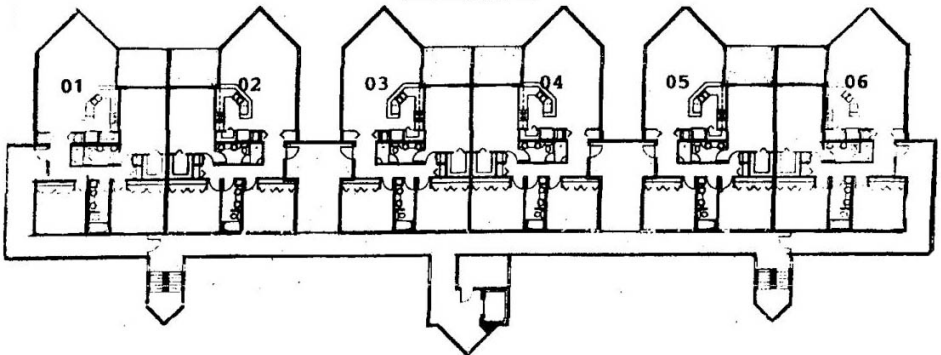

Boat Club
SITE PLAN
www.buymarco.com

Boat Docks

Pool

COLLIER COURT

Boat Club
SITE PLAN
www.buymarco.com

UNIT 202
 UNIT 203
 UNIT 204
 UNIT 205

PENTHOUSE 1
 PENTHOUSE 4 (REVERSE)

UNIT 301
 UNIT 306

Boat Club
 UNIT 201
 UNIT 206 (REVERSE)
 Total Area 2,206 Sq. Ft.
www.buymarco.com

All dimensions are approximate.

Boat Club

UNIT 202

UNIT 203 (REVERSE)

UNIT 204

UNIT 205 (REVERSE)

Total Area 1,825 Sq. Ft.

www.buymarco.com

Boat Club
 UNIT 301
 UNIT 306 (REVERSE)
 Total Area 1,936 Sq. Ft.
www.buymarco.com

Boat Club

- UNIT 302
- UNIT 303 (REVERSE)
- UNIT 304
- UNIT 305 (REVERSE)
- UNIT 402
- UNIT 403 (REVERSE)
- UNIT 404
- UNIT 405 (REVERSE)