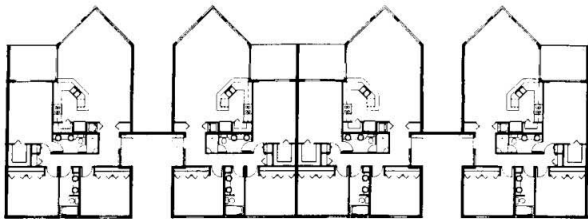

Boat Club
 UNIT 201
 UNIT 206 (REVERSE)
 Total Area 2,206 Sq. Ft.
www.buymarco.com

All dimensions are approximate.

Boat Club

UNIT 202

UNIT 203 (REVERSE)

UNIT 204

UNIT 205 (REVERSE)

Total Area 1,825 Sq. Ft.

www.buymarco.com

Boat Club
 UNIT 301
 UNIT 306 (REVERSE)
 Total Area 1,936 Sq. Ft.
www.buymarco.com

Boat Club

- UNIT 302
- UNIT 303 (REVERSE)
- UNIT 304
- UNIT 305 (REVERSE)
- UNIT 402
- UNIT 403 (REVERSE)
- UNIT 404
- UNIT 405 (REVERSE)

Total Area 1,555 Sq. Ft.
www.buymarco.com

All dimensions are approximate.

Boat Club
 UNIT 401
 UNIT 406 (REVERSE)
 Total Area 1,936 Sq. Ft.
www.buymarco.com

Boat Club
PENTHOUSE 1
PENTHOUSE 4 (REVERSE)
 Total Area 2,128 Sq. Ft.
www.buymarco.com

Boat Club
 PENTHOUSE 2
 PENTHOUSE 3 (REVERSE)
 Total Area 1,799 Sq. Ft.
www.buymarco.com