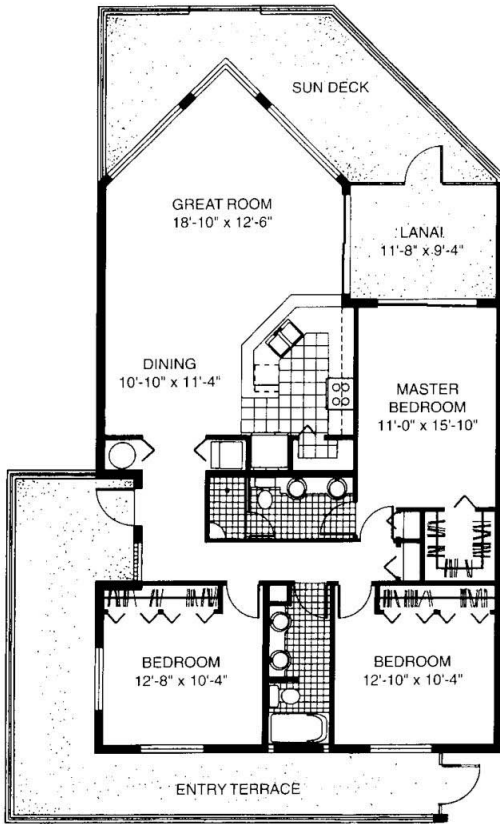

Boat Club
SITE PLAN
www.buymarco.com

Boat Docks

Pool

COLLIER COURT

Boat Club
SITE PLAN
www.buymarco.com

UNIT 202
 UNIT 203
 UNIT 204
 UNIT 205

PENTHOUSE 1
 PENTHOUSE 4 (REVERSE)

UNIT 301
 UNIT 306

Boat Club
 UNIT 201
 UNIT 206 (REVERSE)
 Total Area 2,206 Sq. Ft.
www.buymarco.com

All dimensions are approximate.

Boat Club

UNIT 202

UNIT 203 (REVERSE)

UNIT 204

UNIT 205 (REVERSE)

Total Area 1,825 Sq. Ft.

www.buymarco.com

Boat Club
 UNIT 301
 UNIT 306 (REVERSE)
 Total Area 1,936 Sq. Ft.
www.buymarco.com

Boat Club

- UNIT 302
- UNIT 303 (REVERSE)
- UNIT 304
- UNIT 305 (REVERSE)
- UNIT 402
- UNIT 403 (REVERSE)
- UNIT 404
- UNIT 405 (REVERSE)

Total Area 1,555 Sq. Ft.
www.buymarco.com

All dimensions are approximate.

Boat Club
 UNIT 401
 UNIT 406 (REVERSE)
 Total Area 1,936 Sq. Ft.
www.buymarco.com

Boat Club
PENTHOUSE 1
PENTHOUSE 4 (REVERSE)
 Total Area 2,128 Sq. Ft.
www.buymarco.com