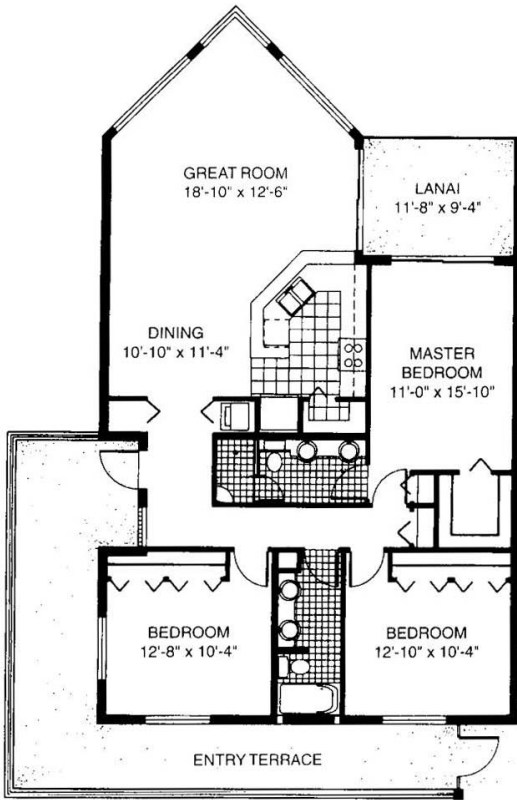

Boat Club
SITE PLAN
www.buymarco.com

Boat Docks

Pool

COLLIER COURT

Boat Club
SITE PLAN
www.buymarco.com

UNIT 202
 UNIT 203
 UNIT 204
 UNIT 205

PENTHOUSE 1
 PENTHOUSE 4 (REVERSE)

UNIT 301
 UNIT 306

Boat Club
 UNIT 201
 UNIT 206 (REVERSE)
 Total Area 2,206 Sq. Ft.
www.buymarco.com

All dimensions are approximate.

Boat Club

UNIT 202

UNIT 203 (REVERSE)

UNIT 204

UNIT 205 (REVERSE)

Total Area 1,825 Sq. Ft.

www.buymarco.com

Boat Club
 UNIT 301
 UNIT 306 (REVERSE)
 Total Area 1,936 Sq. Ft.
www.buymarco.com

Boat Club

- UNIT 302
- UNIT 303 (REVERSE)
- UNIT 304
- UNIT 305 (REVERSE)
- UNIT 402
- UNIT 403 (REVERSE)
- UNIT 404
- UNIT 405 (REVERSE)

Total Area 1,555 Sq. Ft.
www.buymarco.com

All dimensions are approximate.

Boat Club
 UNIT 401
 UNIT 406 (REVERSE)
 Total Area 1,936 Sq. Ft.
www.buymarco.com

Boat Club
PENTHOUSE 1
PENTHOUSE 4 (REVERSE)
 Total Area 2,128 Sq. Ft.
www.buymarco.com