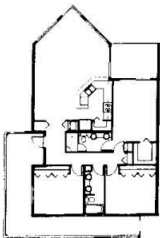

Boat Club
 UNIT 201
 UNIT 206 (REVERSE)
 Total Area 2,206 Sq. Ft.
www.buymarco.com

All dimensions are approximate.

Boat Club

UNIT 202

UNIT 203 (REVERSE)

UNIT 204

UNIT 205 (REVERSE)

Total Area 1,825 Sq. Ft.

www.buymarco.com

Boat Club
 UNIT 301
 UNIT 306 (REVERSE)
 Total Area 1,936 Sq. Ft.
www.buymarco.com

Boat Club

- UNIT 302
- UNIT 303 (REVERSE)
- UNIT 304
- UNIT 305 (REVERSE)
- UNIT 402
- UNIT 403 (REVERSE)
- UNIT 404
- UNIT 405 (REVERSE)

Total Area 1,555 Sq. Ft.
www.buymarco.com

All dimensions are approximate.

Boat Club
 UNIT 401
 UNIT 406 (REVERSE)
 Total Area 1,936 Sq. Ft.
www.buymarco.com

Boat Club
PENTHOUSE 1
PENTHOUSE 4 (REVERSE)
 Total Area 2,128 Sq. Ft.
www.buymarco.com

Boat Club
 PENTHOUSE 2
 PENTHOUSE 3 (REVERSE)
 Total Area 1,799 Sq. Ft.
www.buymarco.com