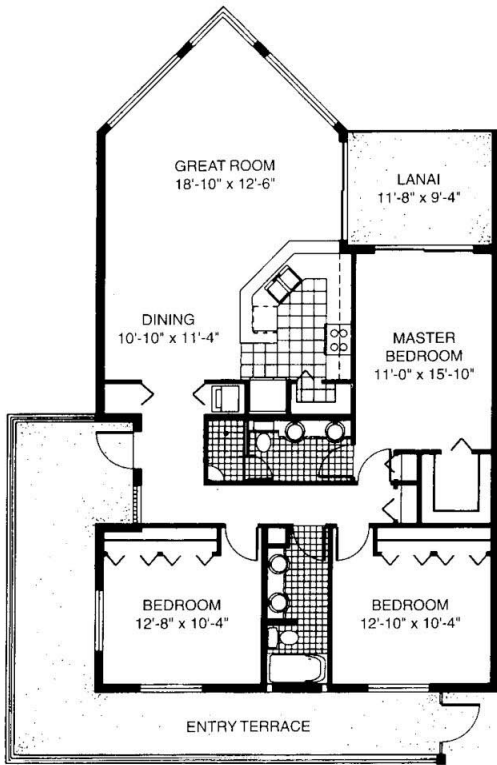

Boat Club
 UNIT 201
 UNIT 206 (REVERSE)
 Total Area 2,206 Sq. Ft.
www.buymarco.com

All dimensions are approximate.

Boat Club

UNIT 202

UNIT 203 (REVERSE)

UNIT 204

UNIT 205 (REVERSE)

Total Area 1,825 Sq. Ft.

www.buymarco.com

Boat Club
 UNIT 301
 UNIT 306 (REVERSE)
 Total Area 1,936 Sq. Ft.
www.buymarco.com

Boat Club

- UNIT 302
- UNIT 303 (REVERSE)
- UNIT 304
- UNIT 305 (REVERSE)
- UNIT 402
- UNIT 403 (REVERSE)
- UNIT 404
- UNIT 405 (REVERSE)

Total Area 1,555 Sq. Ft.
www.buymarco.com

All dimensions are approximate.

Boat Club
 UNIT 401
 UNIT 406 (REVERSE)
 Total Area 1,936 Sq. Ft.
www.buymarco.com

Boat Club
PENTHOUSE 1
PENTHOUSE 4 (REVERSE)
 Total Area 2,128 Sq. Ft.
www.buymarco.com

Boat Club
 PENTHOUSE 2
 PENTHOUSE 3 (REVERSE)
 Total Area 1,799 Sq. Ft.
www.buymarco.com