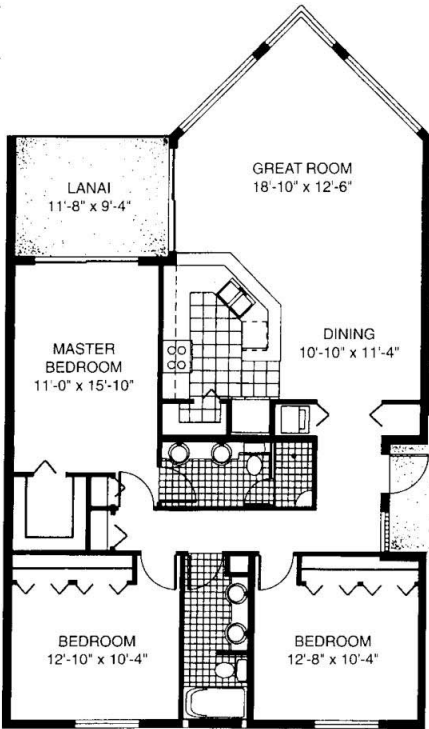

Boat Club
SITE PLAN
www.buymarco.com

Boat Docks

Pool

COLLIER COURT

Boat Club
SITE PLAN
www.buymarco.com

UNIT 202
 UNIT 203
 UNIT 204
 UNIT 205

PENTHOUSE 1
 PENTHOUSE 4 (REVERSE)

UNIT 301
 UNIT 306

Boat Club
 UNIT 201
 UNIT 206 (REVERSE)
 Total Area 2,206 Sq. Ft.
www.buymarco.com

All dimensions are approximate.

Boat Club

UNIT 202

UNIT 203 (REVERSE)

UNIT 204

UNIT 205 (REVERSE)

Total Area 1,825 Sq. Ft.

www.buymarco.com

Boat Club
 UNIT 301
 UNIT 306 (REVERSE)
 Total Area 1,936 Sq. Ft.
www.buymarco.com

Boat Club

- UNIT 302
- UNIT 303 (REVERSE)
- UNIT 304
- UNIT 305 (REVERSE)
- UNIT 402
- UNIT 403 (REVERSE)
- UNIT 404
- UNIT 405 (REVERSE)

Total Area 1,555 Sq. Ft.
www.buymarco.com

All dimensions are approximate.

Boat Club
 UNIT 401
 UNIT 406 (REVERSE)
 Total Area 1,936 Sq. Ft.
www.buymarco.com

Boat Club
PENTHOUSE 1
PENTHOUSE 4 (REVERSE)
 Total Area 2,128 Sq. Ft.
www.buymarco.com