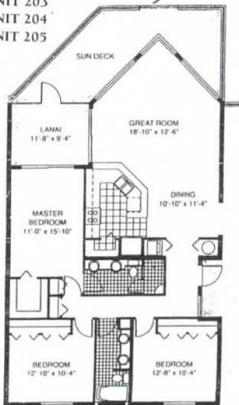

Boat Club
SITE PLAN
www.buymarco.com

Boat Docks

Pool

COLLIER COURT

Boat Club
SITE PLAN
www.buymarco.com

UNIT 202
 UNIT 203
 UNIT 204
 UNIT 205

PENTHOUSE 1
 PENTHOUSE 4 (REVERSE)

UNIT 301
 UNIT 306

Boat Club
 UNIT 201
 UNIT 206 (REVERSE)
 Total Area 2,206 Sq. Ft.
www.buymarco.com

All dimensions are approximate.

Boat Club

UNIT 202

UNIT 203 (REVERSE)

UNIT 204

UNIT 205 (REVERSE)

Total Area 1,825 Sq. Ft.

www.buymarco.com

Boat Club
 UNIT 301
 UNIT 306 (REVERSE)
 Total Area 1,936 Sq. Ft.
www.buymarco.com

Boat Club

- UNIT 302
- UNIT 303 (REVERSE)
- UNIT 304
- UNIT 305 (REVERSE)
- UNIT 402
- UNIT 403 (REVERSE)
- UNIT 404
- UNIT 405 (REVERSE)

Total Area 1,555 Sq. Ft.
www.buymarco.com

All dimensions are approximate.

Boat Club
 UNIT 401
 UNIT 406 (REVERSE)
 Total Area 1,936 Sq. Ft.
www.buymarco.com

Boat Club
PENTHOUSE 1
PENTHOUSE 4 (REVERSE)
 Total Area 2,128 Sq. Ft.
www.buymarco.com