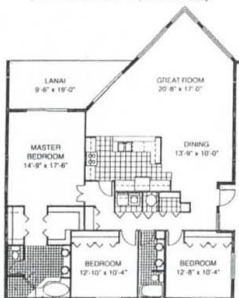

Boat Club
SITE PLAN
www.buymarco.com

Boat Docks

Pool

COLLIER COURT

Boat Club
SITE PLAN
www.buymarco.com

UNIT 202
 UNIT 203
 UNIT 204
 UNIT 205

PENTHOUSE 1
 PENTHOUSE 4 (REVERSE)

UNIT 301
 UNIT 306

Boat Club
 UNIT 201
 UNIT 206 (REVERSE)
 Total Area 2,206 Sq. Ft.
www.buymarco.com

All dimensions are approximate.

Boat Club

UNIT 202

UNIT 203 (REVERSE)

UNIT 204

UNIT 205 (REVERSE)

Total Area 1,825 Sq. Ft.

www.buymarco.com

Boat Club
 UNIT 301
 UNIT 306 (REVERSE)
 Total Area 1,936 Sq. Ft.
www.buymarco.com

Boat Club

- UNIT 302
- UNIT 303 (REVERSE)
- UNIT 304
- UNIT 305 (REVERSE)
- UNIT 402
- UNIT 403 (REVERSE)
- UNIT 404
- UNIT 405 (REVERSE)