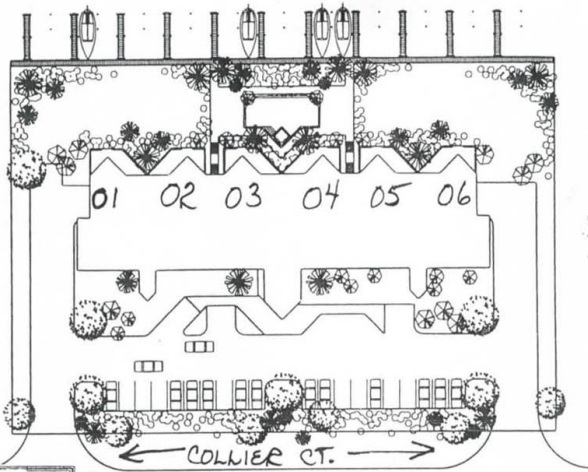

Boat Club
SITE PLAN
www.buymarco.com

Boat Docks

Pool

COLLIER COURT

Boat Club
SITE PLAN
www.buymarco.com

UNIT 202
 UNIT 203
 UNIT 204
 UNIT 205

PENTHOUSE 1
 PENTHOUSE 4 (REVERSE)

UNIT 301
 UNIT 306

Boat Club
 UNIT 201
 UNIT 206 (REVERSE)
 Total Area 2,206 Sq. Ft.
www.buymarco.com

All dimensions are approximate.

Boat Club

UNIT 202

UNIT 203 (REVERSE)

UNIT 204

UNIT 205 (REVERSE)

Total Area 1,825 Sq. Ft.

www.buymarco.com

Boat Club
 UNIT 301
 UNIT 306 (REVERSE)
 Total Area 1,936 Sq. Ft.
www.buymarco.com

Boat Club

- UNIT 302
- UNIT 303 (REVERSE)
- UNIT 304
- UNIT 305 (REVERSE)
- UNIT 402
- UNIT 403 (REVERSE)
- UNIT 404
- UNIT 405 (REVERSE)