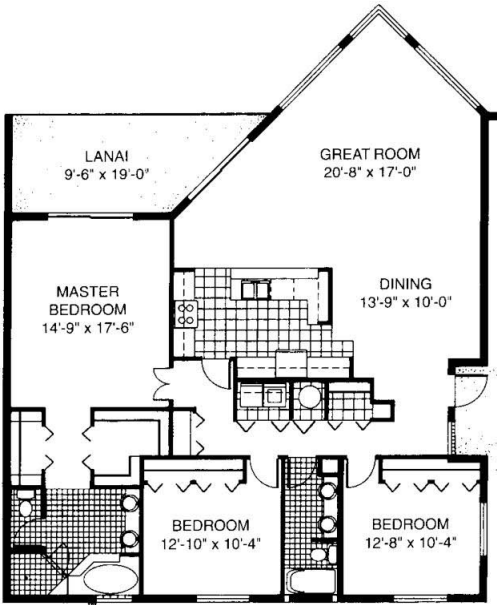

Boat Club
 UNIT 201
 UNIT 206 (REVERSE)
 Total Area 2,206 Sq. Ft.
www.buymarco.com

All dimensions are approximate.

Boat Club

UNIT 202

UNIT 203 (REVERSE)

UNIT 204

UNIT 205 (REVERSE)

Total Area 1,825 Sq. Ft.

www.buymarco.com

Boat Club
 UNIT 301
 UNIT 306 (REVERSE)
 Total Area 1,936 Sq. Ft.
www.buymarco.com

Boat Club

- UNIT 302
- UNIT 303 (REVERSE)
- UNIT 304
- UNIT 305 (REVERSE)
- UNIT 402
- UNIT 403 (REVERSE)
- UNIT 404
- UNIT 405 (REVERSE)

Total Area 1,555 Sq. Ft.
www.buymarco.com

All dimensions are approximate.

Boat Club
 UNIT 401
 UNIT 406 (REVERSE)
 Total Area 1,936 Sq. Ft.
www.buymarco.com

Boat Club
PENTHOUSE 1
PENTHOUSE 4 (REVERSE)
 Total Area 2,128 Sq. Ft.
www.buymarco.com

Boat Club
 PENTHOUSE 2
 PENTHOUSE 3 (REVERSE)
 Total Area 1,799 Sq. Ft.
www.buymarco.com