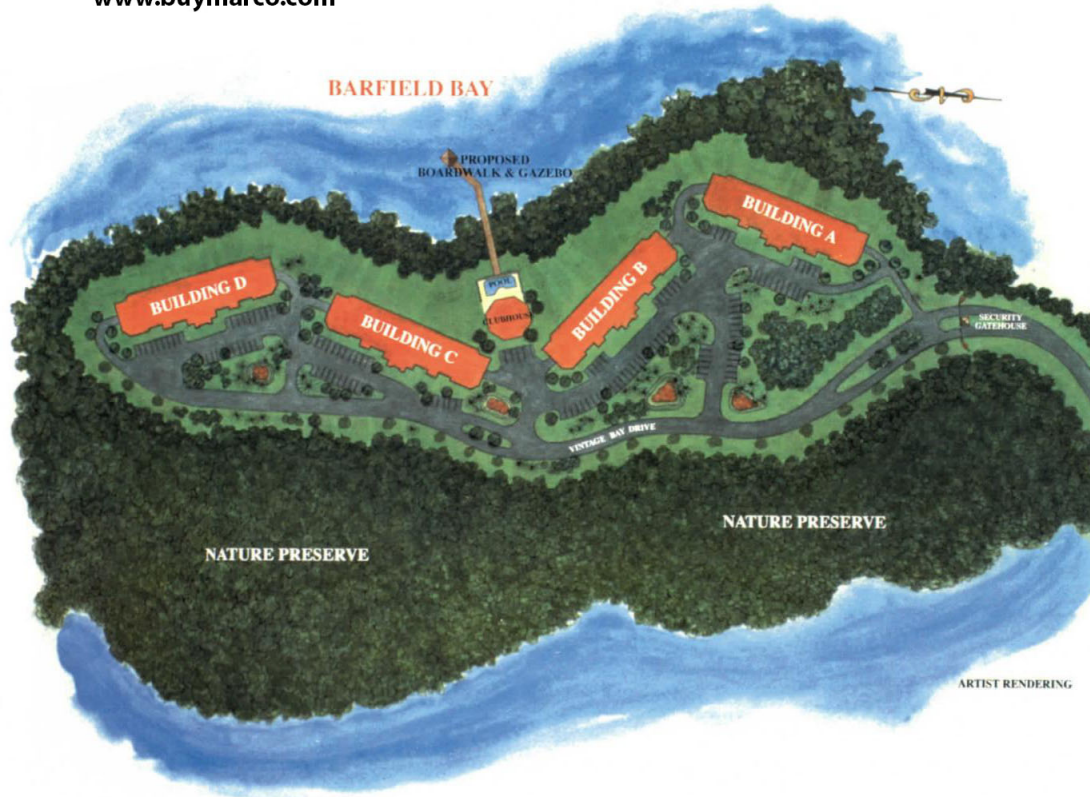

Vintage Bay
SITE PLAN
www.buymarco.com

Vintage Bay
Vintage Retreat A
Total Area 2,387 Sq. Ft.
www.buymarco.com

Vintage Bay
Vintage Retreat B
Total Area 1,922 Sq. Ft.
www.buymarco.com

Vintage Bay
Vintage Retreat C
Total Area 2,058 Sq. Ft.
www.buymarco.com

Vintage Bay
 Vintage Penthouse A
 Total Area 2,920 Sq. Ft.
www.buymarco.com

Vintage Bay
Vintage Penthouse B
Total Area 3,668 Sq. Ft.
www.buymarco.com