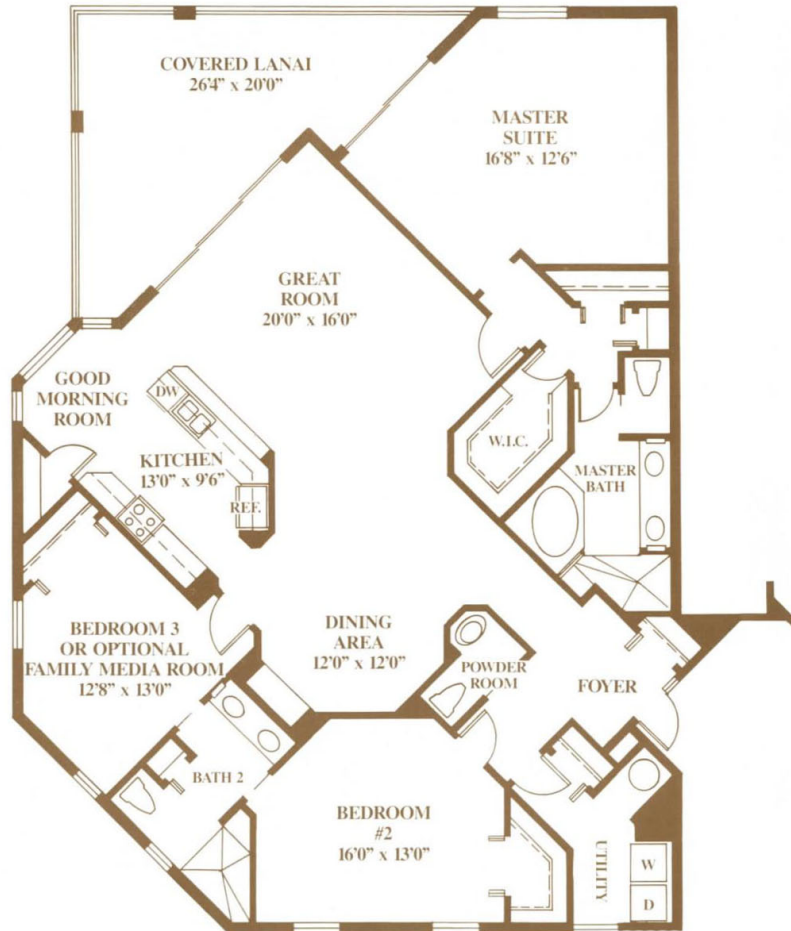

Vintage Bay
SITE PLAN
www.buymarco.com

Vintage Bay
Vintage Retreat A
Total Area 2,387 Sq. Ft.
www.buymarco.com

Vintage Bay
Vintage Retreat B
Total Area 1,922 Sq. Ft.
www.buymarco.com

Vintage Bay
Vintage Retreat C
Total Area 2,058 Sq. Ft.
www.buymarco.com

Vintage Bay
 Vintage Penthouse A
 Total Area 2,920 Sq. Ft.
www.buymarco.com

Vintage Bay
Vintage Penthouse B
Total Area 3,668 Sq. Ft.
www.buymarco.com