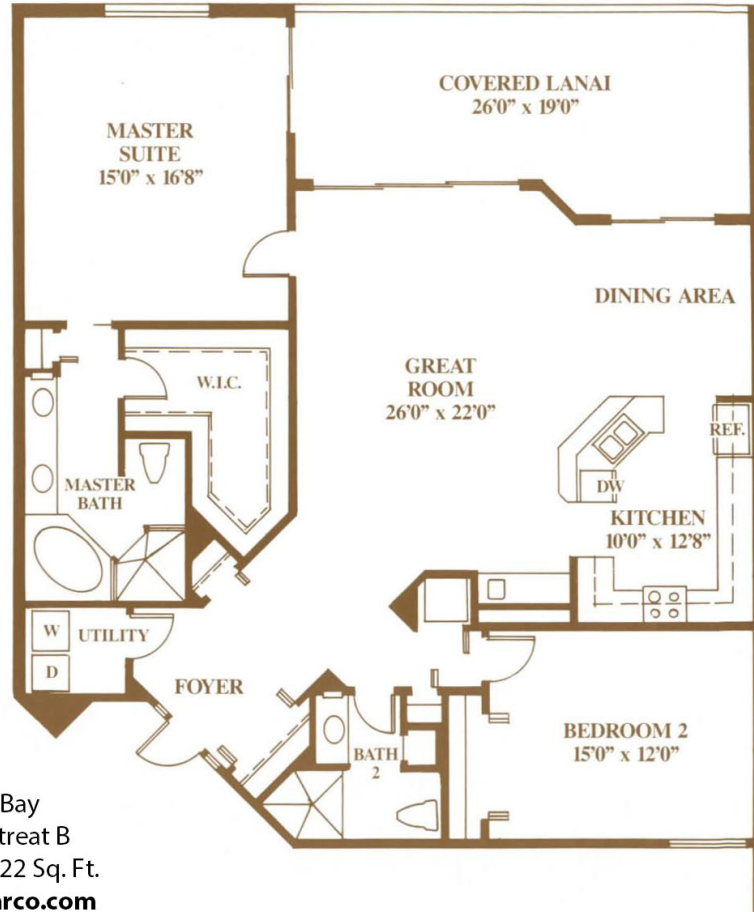

Vintage Bay
SITE PLAN
www.buymarco.com

Vintage Bay
Vintage Retreat A
Total Area 2,387 Sq. Ft.
www.buymarco.com

Vintage Bay
Vintage Retreat B
Total Area 1,922 Sq. Ft.
www.buymarco.com

Vintage Bay
Vintage Retreat C
Total Area 2,058 Sq. Ft.
www.buymarco.com

Vintage Bay
 Vintage Penthouse A
 Total Area 2,920 Sq. Ft.
www.buymarco.com

Vintage Bay
Vintage Penthouse B
Total Area 3,668 Sq. Ft.
www.buymarco.com