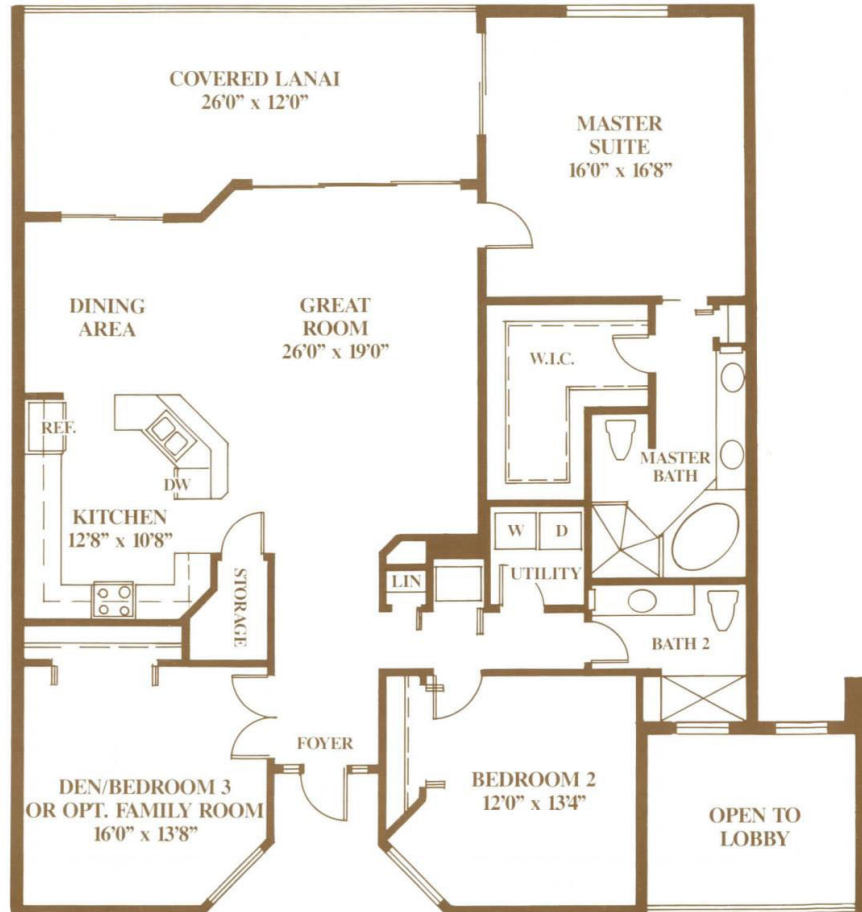

Vintage Bay
SITE PLAN
www.buymarco.com

Vintage Bay
Vintage Retreat A
Total Area 2,387 Sq. Ft.
www.buymarco.com

Vintage Bay
Vintage Retreat B
Total Area 1,922 Sq. Ft.
www.buymarco.com

Vintage Bay
Vintage Retreat C
Total Area 2,058 Sq. Ft.
www.buymarco.com

Vintage Bay
 Vintage Penthouse A
 Total Area 2,920 Sq. Ft.
www.buymarco.com

Vintage Bay
Vintage Penthouse B
Total Area 3,668 Sq. Ft.
www.buymarco.com