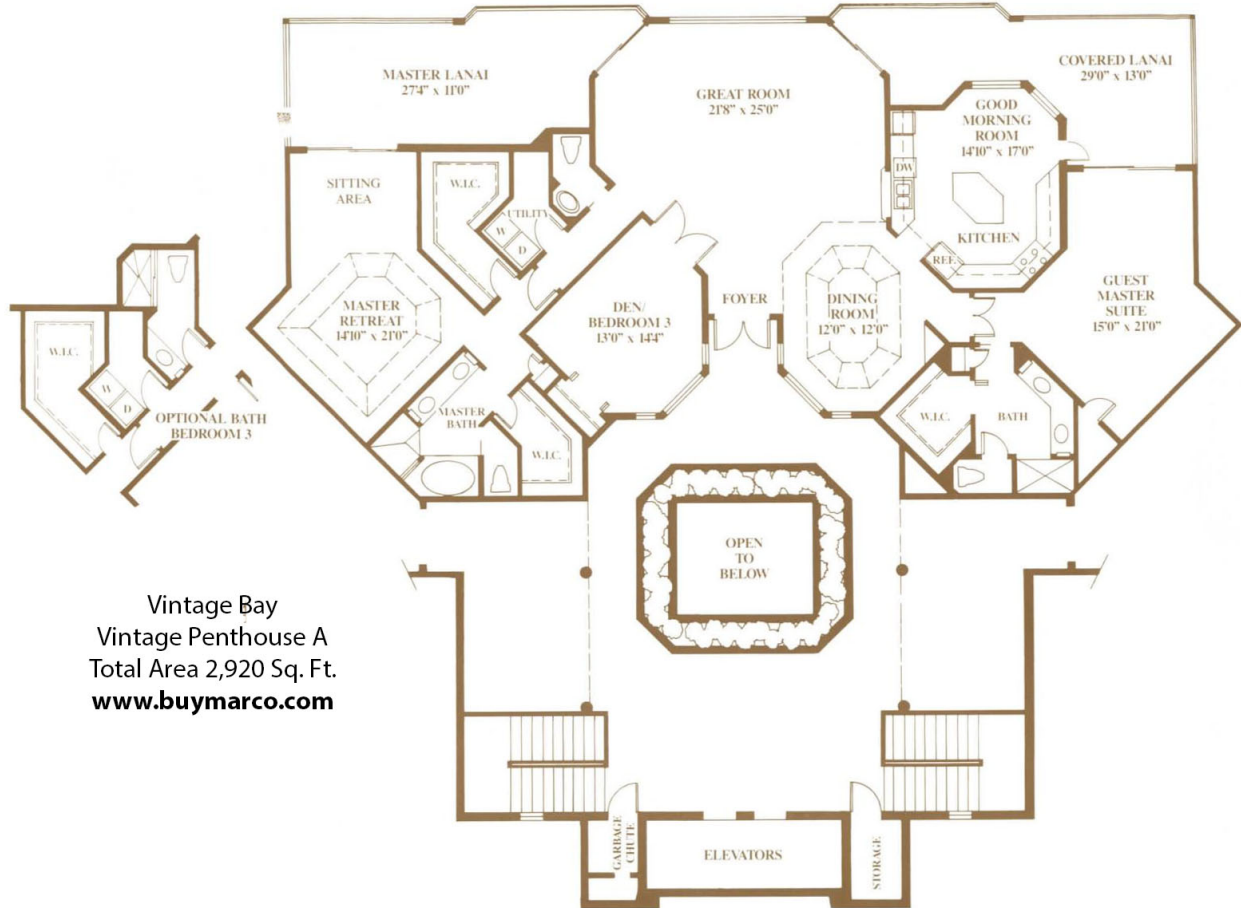

Vintage Bay
SITE PLAN
www.buymarco.com

Vintage Bay
Vintage Retreat A
Total Area 2,387 Sq. Ft.
www.buymarco.com

Vintage Bay
Vintage Retreat B
Total Area 1,922 Sq. Ft.
www.buymarco.com

Vintage Bay
Vintage Retreat C
Total Area 2,058 Sq. Ft.
www.buymarco.com

Vintage Bay
 Vintage Penthouse A
 Total Area 2,920 Sq. Ft.
www.buymarco.com

Vintage Bay
Vintage Penthouse B
Total Area 3,668 Sq. Ft.
www.buymarco.com