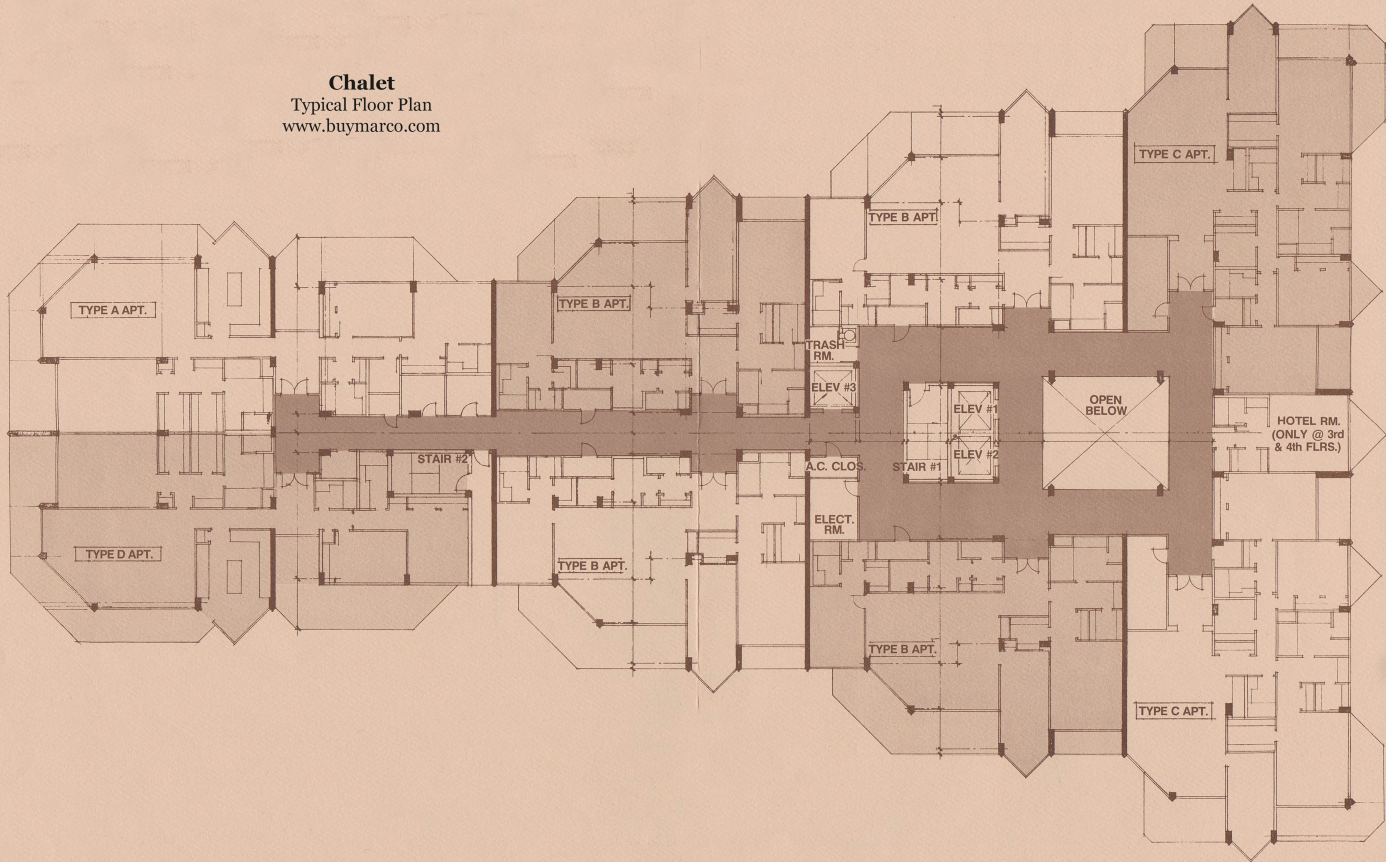

Chalet
GROUND FLOOR PLAN
www.buymarco.com

Chalet
Typical Floor Plan
www.buymarco.com

Chalet
Plan A
3 Bedroom, 3 Bath,
Island Kitchen, Covered Terrace
www.buymarco.com

Chalet

Plan B

2 Bedroom, 2 1/2 Bath,

Covered Terrace

www.buymarco.com

Chalet

Plan C

3 Bedroom, 3 Bath,
Covered Terrace
www.buymarco.com

Chalet
Plan D
3 Bedroom, 3 Bath,
Island Kitchen, Covered Terrace
www.buymarco.com