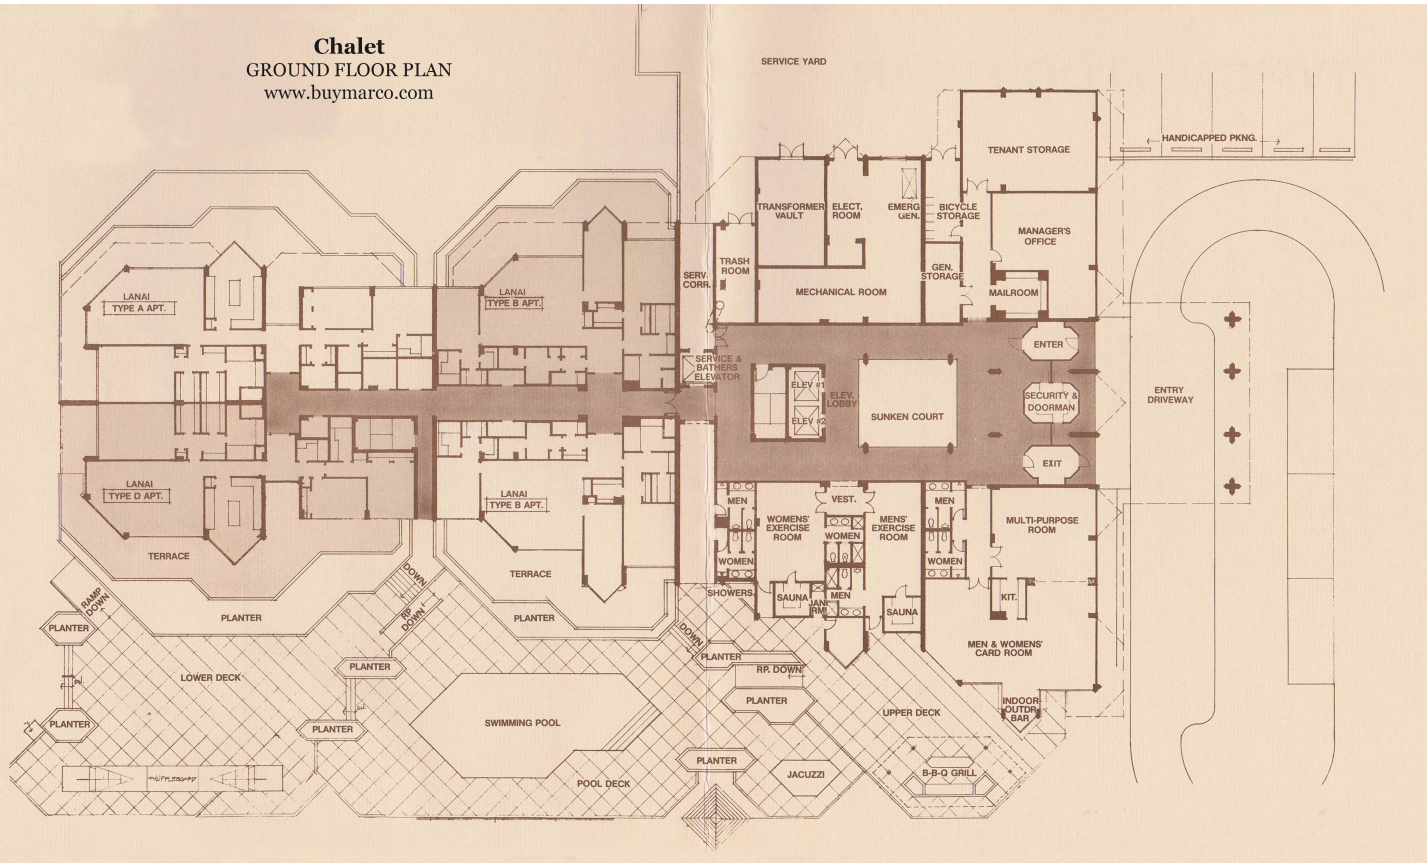

Chalet
GROUND FLOOR PLAN
www.buymarco.com

Chalet
Typical Floor Plan
www.buymarco.com

Chalet
Plan A
3 Bedroom, 3 Bath,
Island Kitchen, Covered Terrace
www.buymarco.com

Chalet

Plan B

2 Bedroom, 2 1/2 Bath,

Covered Terrace

www.buymarco.com

Chalet

Plan C

3 Bedroom, 3 Bath,
Covered Terrace
www.buymarco.com

Chalet
Plan D
3 Bedroom, 3 Bath,
Island Kitchen, Covered Terrace
www.buymarco.com