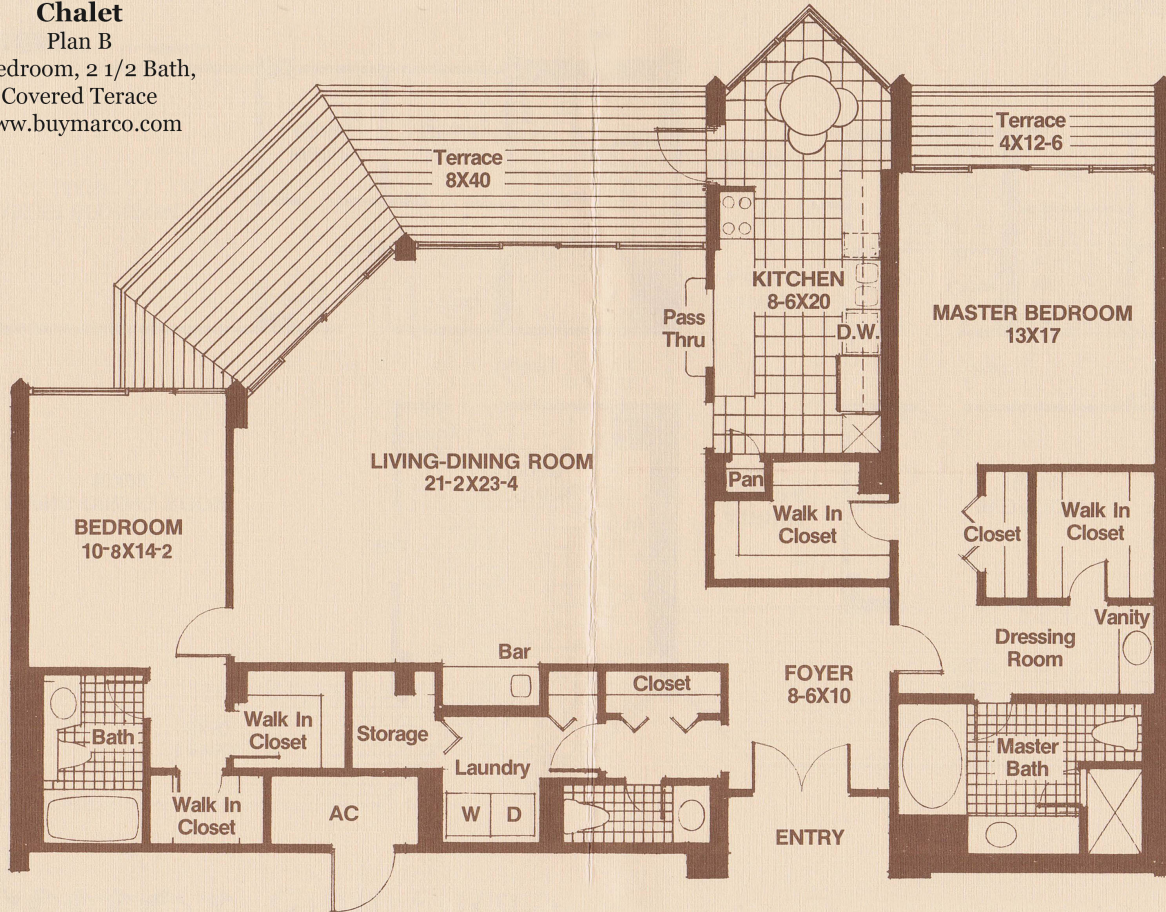

Chalet
GROUND FLOOR PLAN
www.buymarco.com

Chalet
Typical Floor Plan
www.buymarco.com

Chalet
Plan A
3 Bedroom, 3 Bath,
Island Kitchen, Covered Terrace
www.buymarco.com

Chalet

Plan B

2 Bedroom, 2 1/2 Bath,

Covered Terrace

www.buymarco.com

Chalet

Plan C

3 Bedroom, 3 Bath,
Covered Terrace
www.buymarco.com

Chalet
Plan D
3 Bedroom, 3 Bath,
Island Kitchen, Covered Terrace
www.buymarco.com