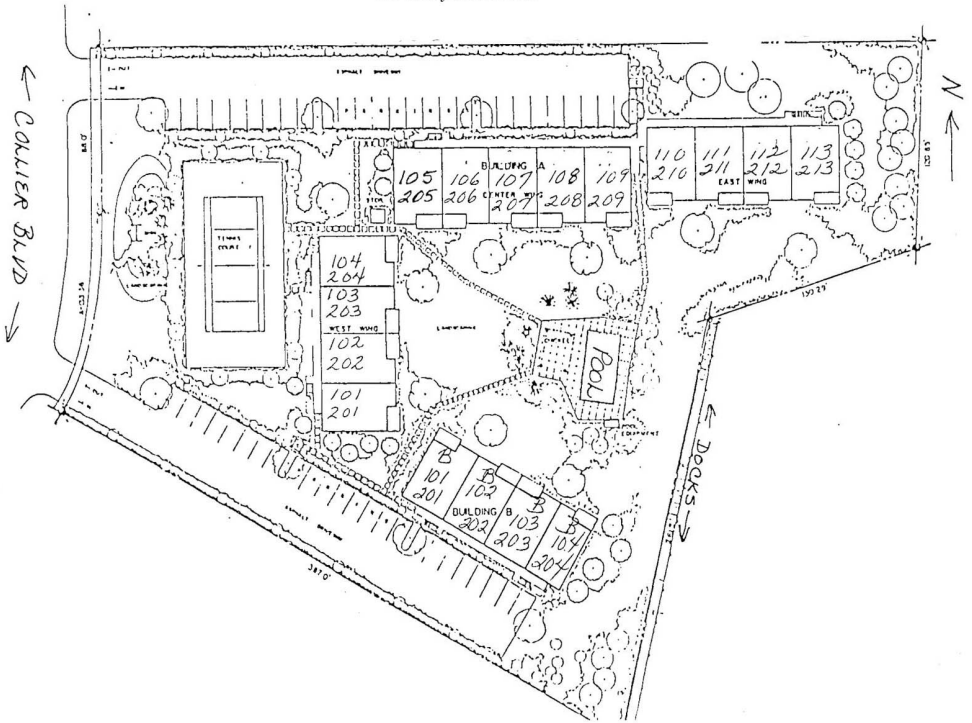

Commodore Club
 SITE PLAN
 www.buymarco.com

Commodore Club

Typical End Unit

Typical Unit

A/C SPACE	1202 sq. ft.
BALCONY	100 sq. ft.
TOTAL	1302 sq. ft.