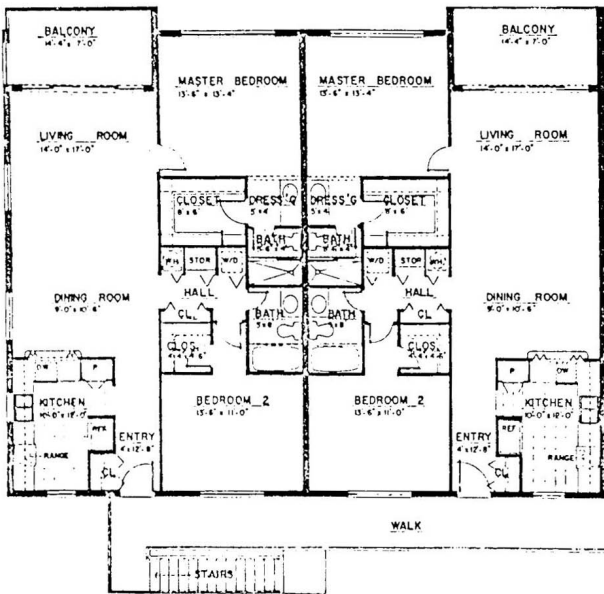

Commodore Club
 SITE PLAN
 www.buymarco.com

Commodore Club

Typical End Unit

Typical Unit

A/C SPACE	1202 sq. ft.
BALCONY	100 sq. ft.
TOTAL	1302 sq. ft.