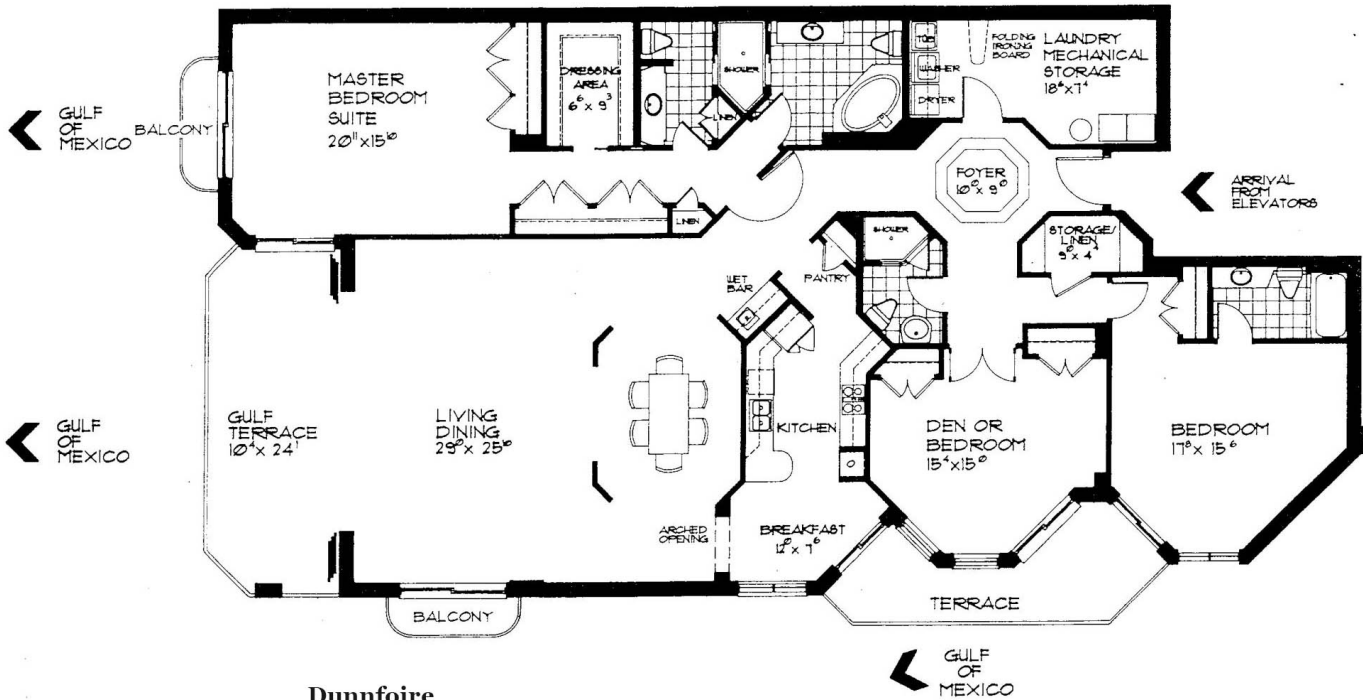

**Dunfoire**  
SITE PLAN  
www.buymarco.com

GULF OF MEXICO

**Dunnfoire**  
 East Residence - Style A (01)  
 Total Living Area 3,320 Sq. Ft.  
[www.buymarco.com](http://www.buymarco.com)

**Dunnfoire**  
 Northwest - Residence Style B (02)  
 Total Living Area 3,410 Sq. Ft.  
[www.buymarco.com](http://www.buymarco.com)

**Dunnfoire**

Southwest - Residence Style C (03)

Total Living Area 3,410 Sq. Ft.

[www.buymarco.com](http://www.buymarco.com)