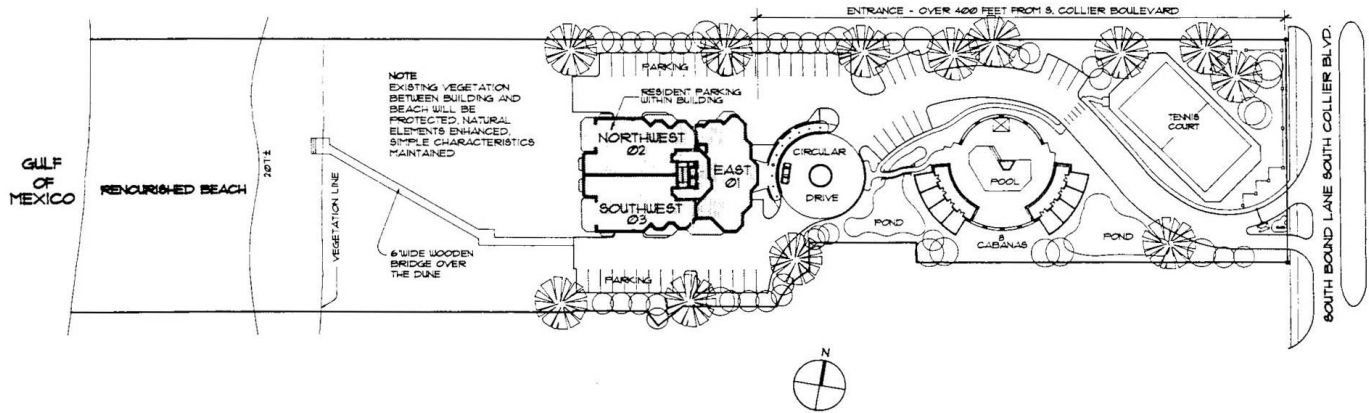

**Dunfoire**  
SITE PLAN  
www.buymarco.com

GULF OF MEXICO

**Dunnfoire**  
 East Residence - Style A (01)  
 Total Living Area 3,320 Sq. Ft.  
[www.buymarco.com](http://www.buymarco.com)

**Dunnfoire**  
 Northwest - Residence Style B (02)  
 Total Living Area 3,410 Sq. Ft.  
[www.buymarco.com](http://www.buymarco.com)

**Dunnfoire**

Southwest - Residence Style C (03)

Total Living Area 3,410 Sq. Ft.

[www.buymarco.com](http://www.buymarco.com)