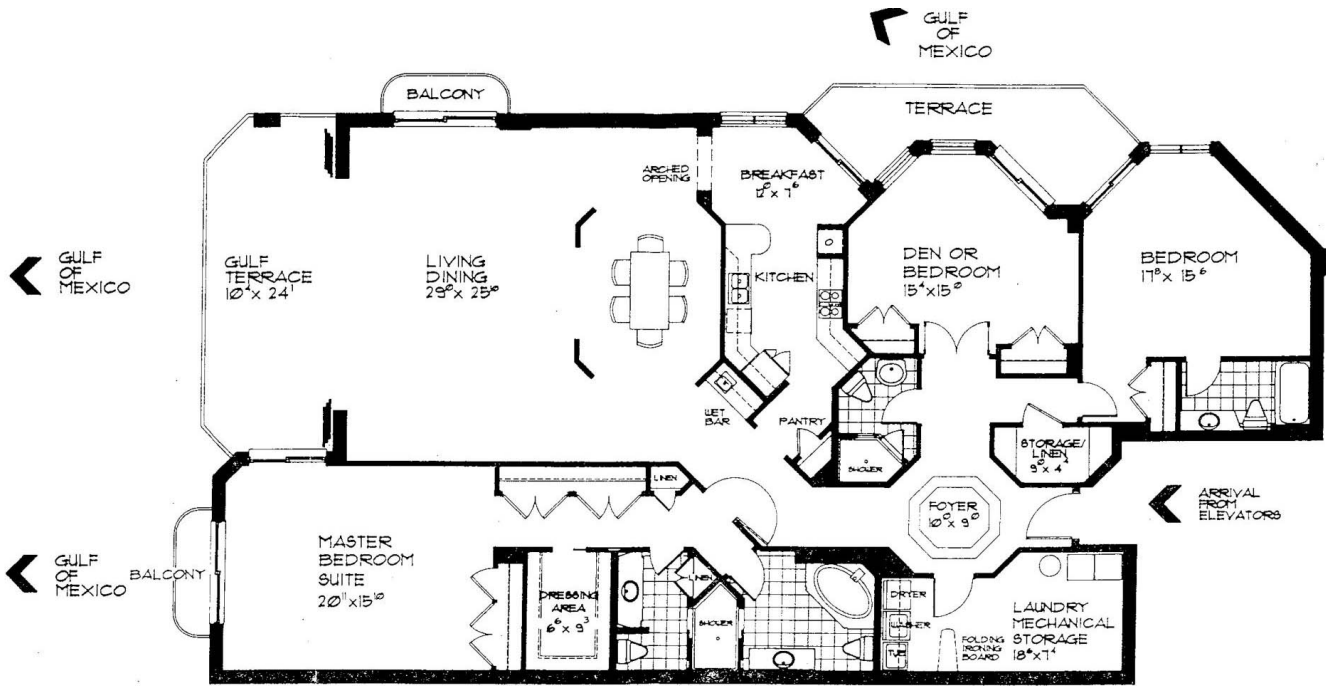

**Dunfoire**  
SITE PLAN  
www.buymarco.com

GULF OF MEXICO

**Dunnfoire**  
 East Residence - Style A (01)  
 Total Living Area 3,320 Sq. Ft.  
[www.buymarco.com](http://www.buymarco.com)

**Dunnfoire**  
 Northwest - Residence Style B (02)  
 Total Living Area 3,410 Sq. Ft.  
[www.buymarco.com](http://www.buymarco.com)

**Dunnfoire**

Southwest - Residence Style C (03)

Total Living Area 3,410 Sq. Ft.

[www.buymarco.com](http://www.buymarco.com)