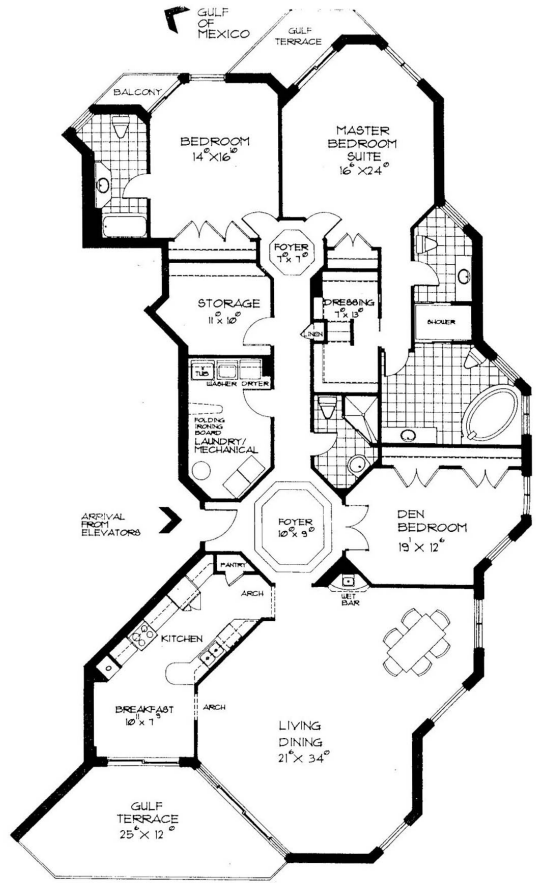

**Dunfoire**  
SITE PLAN  
www.buymarco.com

GULF OF MEXICO

**Dunnfoire**  
 East Residence - Style A (01)  
 Total Living Area 3,320 Sq. Ft.  
[www.buymarco.com](http://www.buymarco.com)

**Dunnfoire**  
 Northwest - Residence Style B (02)  
 Total Living Area 3,410 Sq. Ft.  
[www.buymarco.com](http://www.buymarco.com)

**Dunnfoire**

Southwest - Residence Style C (03)

Total Living Area 3,410 Sq. Ft.

[www.buymarco.com](http://www.buymarco.com)