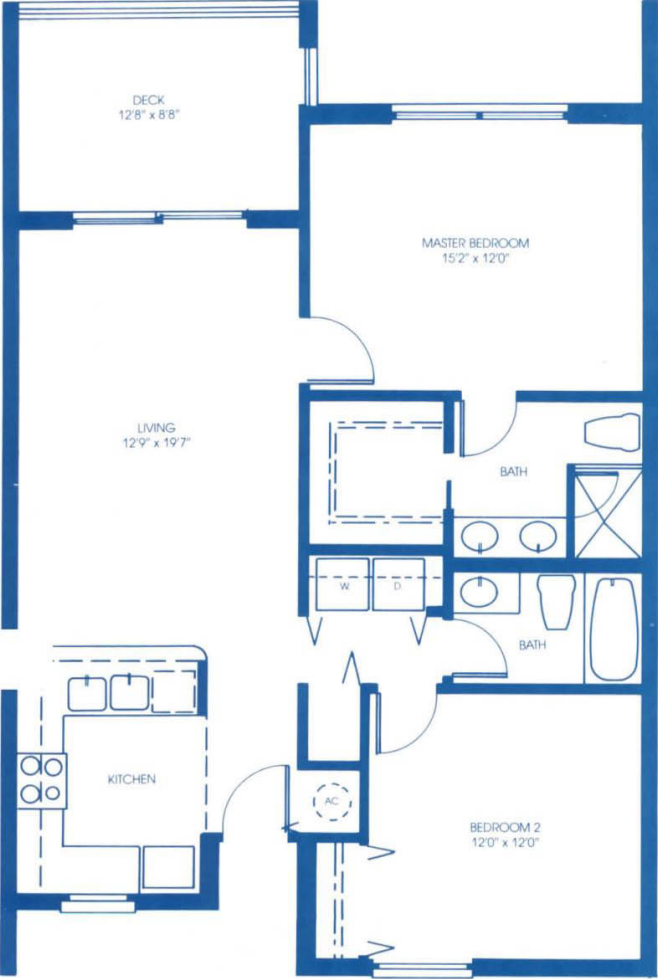

Essex  
SITE PLAN  
www.buymarco.com

**Essex**  
2 Bedroom, 2 Bath Unit  
[www.buymarco.com](http://www.buymarco.com)

ALL DIMENSIONS ARE APPROXIMATE.

PORCH

**Essex**  
Expanded 2 Bedromm,  
2 Bath Unit  
[www.buymarco.com](http://www.buymarco.com)

ALL DIMENSIONS ARE APPROXIMATE.

PORCH

**Essex**  
3 Bedroom, 2 Bath Unit  
[www.buymarco.com](http://www.buymarco.com)

ALL DIMENSIONS ARE APPROXIMATE.