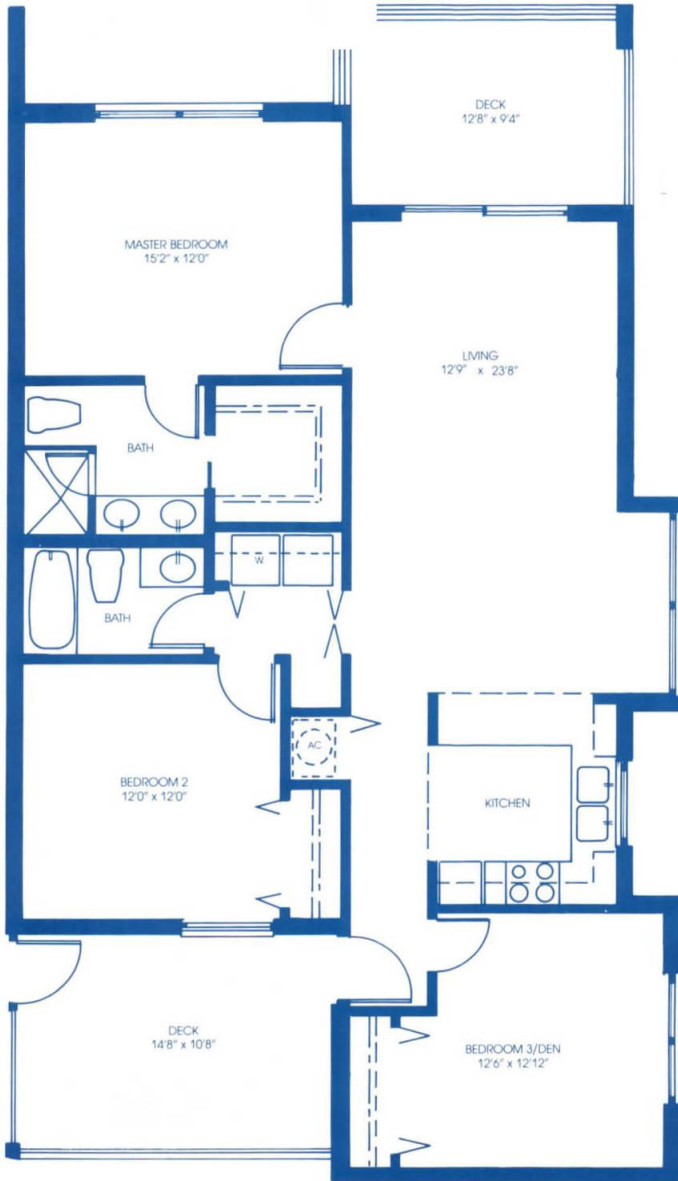

Essex  
SITE PLAN  
www.buymarco.com

**Essex**  
2 Bedroom, 2 Bath Unit  
[www.buymarco.com](http://www.buymarco.com)

ALL DIMENSIONS ARE APPROXIMATE.

PORCH

**Essex**  
Expanded 2 Bedromm,  
2 Bath Unit  
[www.buymarco.com](http://www.buymarco.com)

ALL DIMENSIONS ARE APPROXIMATE.

PORCH

**Essex**  
3 Bedroom, 2 Bath Unit  
[www.buymarco.com](http://www.buymarco.com)

ALL DIMENSIONS ARE APPROXIMATE.