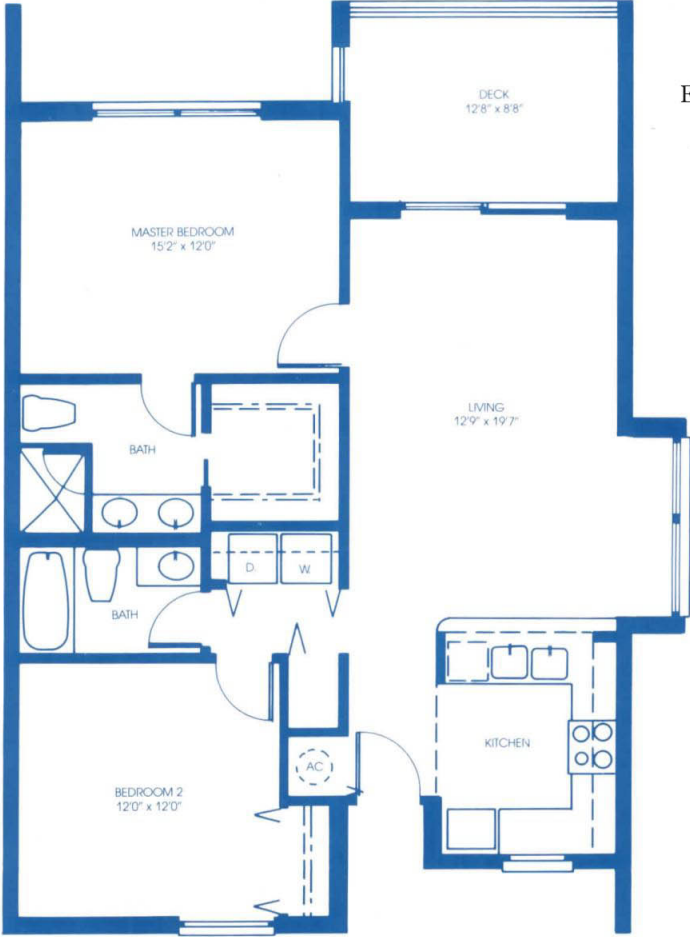

Essex  
SITE PLAN  
www.buymarco.com

**Essex**  
2 Bedroom, 2 Bath Unit  
[www.buymarco.com](http://www.buymarco.com)

ALL DIMENSIONS ARE APPROXIMATE.

PORCH

**Essex**  
Expanded 2 Bedromm,  
2 Bath Unit  
[www.buymarco.com](http://www.buymarco.com)

ALL DIMENSIONS ARE APPROXIMATE.

PORCH

**Essex**  
3 Bedroom, 2 Bath Unit  
[www.buymarco.com](http://www.buymarco.com)

ALL DIMENSIONS ARE APPROXIMATE.