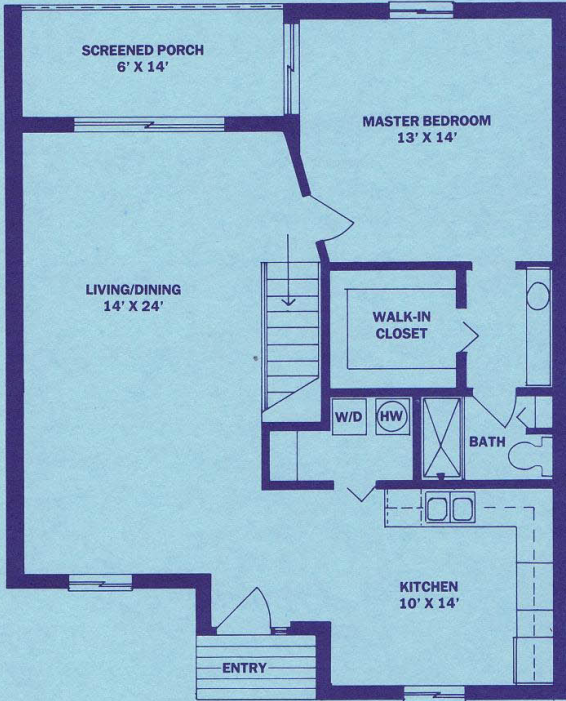

Estuary I
SITE PLAN
www.buymarco.com

Estuary I
Floor Plan A
Total Living Space 948 Sq. Ft.
www.buymarco.com

Loft Floor Plan
 Total Living Space
 1,288 Sq. Ft.

Estuary II
SITE PLAN
www.buymarco.com

Estuary II

Floor Plan A

Total Living Space 1,110 Sq. Ft.

www.buymarco.com

Estuary II

Floor Plan B

Total Living Space 1,410 Sq. Ft.

www.buymarco.com

FIRST FLOOR PLAN

LOFT FLOOR PLAN

Estuary II

Floor Plan C

Total Living Space 1,230 Sq. Ft.

www.buymarco.com