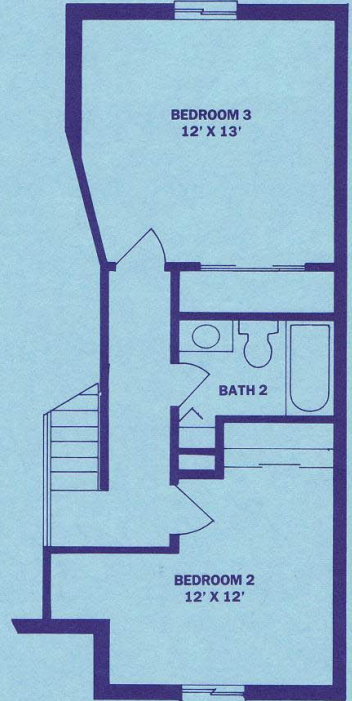

Estuary I
SITE PLAN
www.buymarco.com

Estuary I
Floor Plan A
Total Living Space 948 Sq. Ft.
www.buymarco.com

Loft Floor Plan
 Total Living Space
 1,288 Sq. Ft.

Estuary II
SITE PLAN
www.buymarco.com

Estuary II

Floor Plan A

Total Living Space 1,110 Sq. Ft.

www.buymarco.com

Estuary II

Floor Plan B

Total Living Space 1,410 Sq. Ft.

www.buymarco.com

FIRST FLOOR PLAN

LOFT FLOOR PLAN

Estuary II

Floor Plan C

Total Living Space 1,230 Sq. Ft.

www.buymarco.com