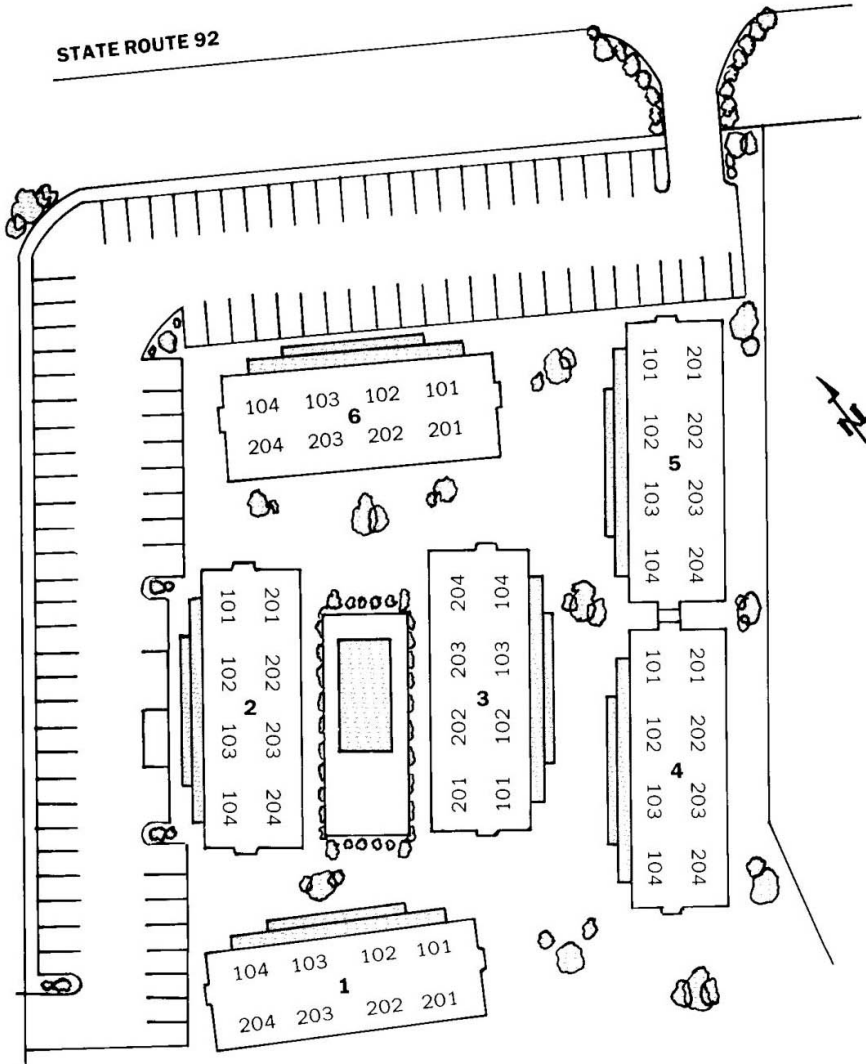

Estuary I
SITE PLAN
www.buymarco.com

Estuary I
Floor Plan A
Total Living Space 948 Sq. Ft.
www.buymarco.com

Loft Floor Plan
 Total Living Space
 1,288 Sq. Ft.

Estuary II
SITE PLAN
www.buymarco.com

Estuary II

Floor Plan A

Total Living Space 1,110 Sq. Ft.

www.buymarco.com

Estuary II

Floor Plan B

Total Living Space 1,410 Sq. Ft.

www.buymarco.com

FIRST FLOOR PLAN

LOFT FLOOR PLAN

Estuary II

Floor Plan C

Total Living Space 1,230 Sq. Ft.

www.buymarco.com