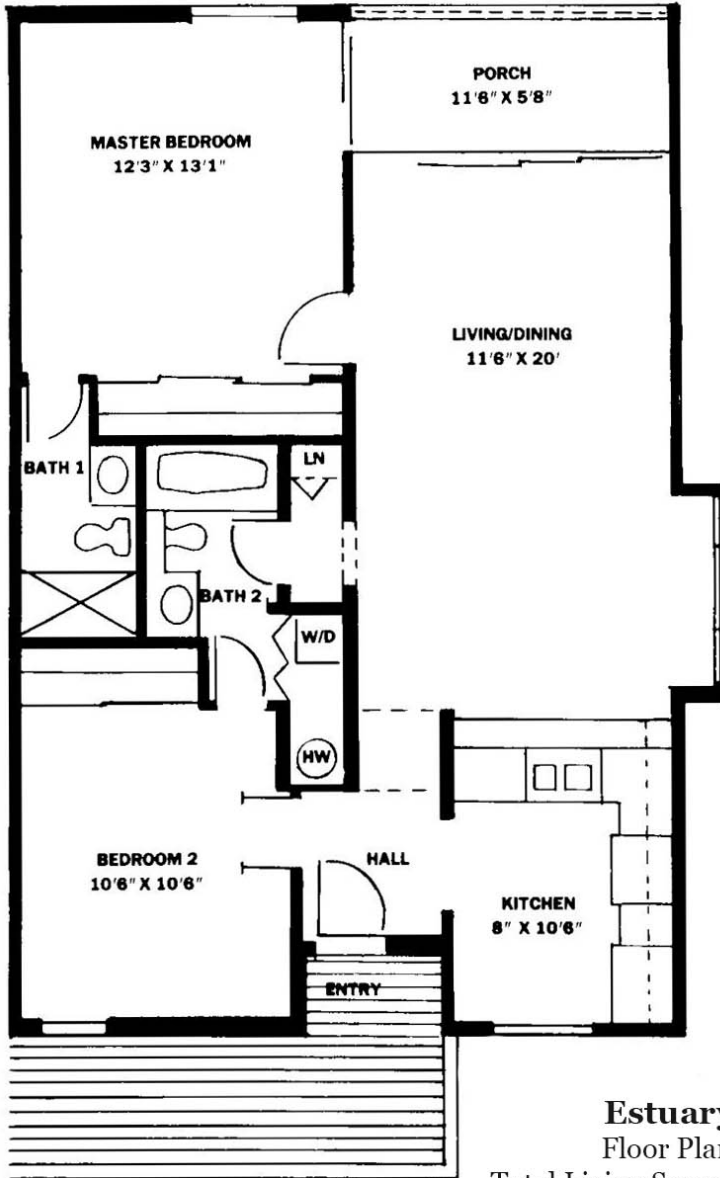

Estuary I
SITE PLAN
www.buymarco.com

Estuary I
Floor Plan A
Total Living Space 948 Sq. Ft.
www.buymarco.com

Loft Floor Plan
 Total Living Space
 1,288 Sq. Ft.

Estuary II
SITE PLAN
www.buymarco.com

Estuary II

Floor Plan A

Total Living Space 1,110 Sq. Ft.

www.buymarco.com

Estuary II

Floor Plan B

Total Living Space 1,410 Sq. Ft.

www.buymarco.com

FIRST FLOOR PLAN

LOFT FLOOR PLAN

Estuary II

Floor Plan C

Total Living Space 1,230 Sq. Ft.

www.buymarco.com