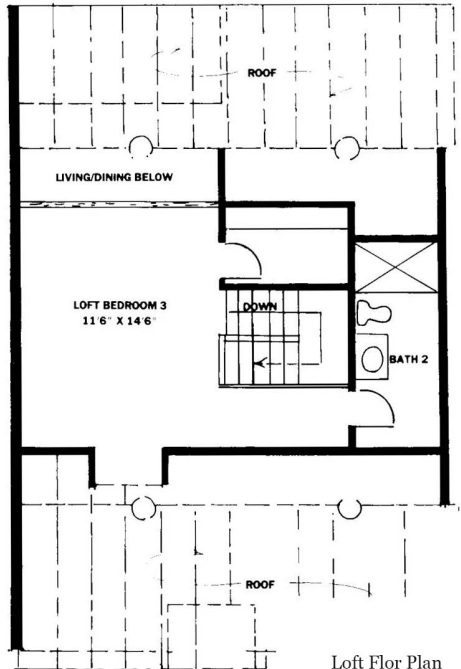

Estuary I
SITE PLAN
www.buymarco.com

Estuary I
Floor Plan A
Total Living Space 948 Sq. Ft.
www.buymarco.com

Loft Floor Plan
 Total Living Space
 1,288 Sq. Ft.

Estuary II
SITE PLAN
www.buymarco.com

Estuary II

Floor Plan A

Total Living Space 1,110 Sq. Ft.

www.buymarco.com

Estuary II

Floor Plan B

Total Living Space 1,410 Sq. Ft.

www.buymarco.com

FIRST FLOOR PLAN

LOFT FLOOR PLAN

Estuary II

Floor Plan C

Total Living Space 1,230 Sq. Ft.

www.buymarco.com