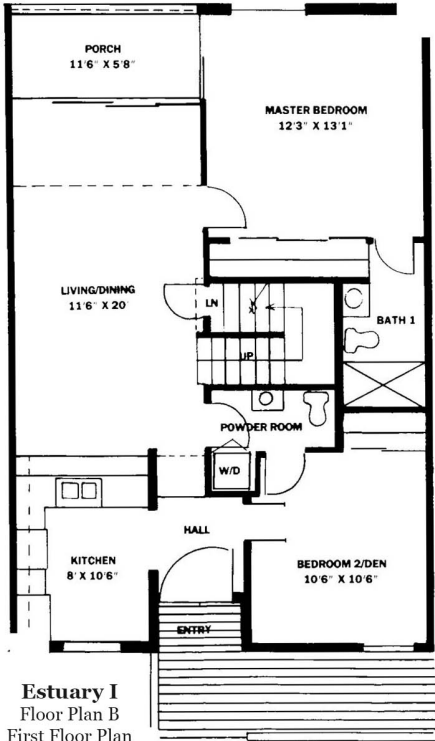

Estuary I
SITE PLAN
www.buymarco.com

Estuary I
Floor Plan A
Total Living Space 948 Sq. Ft.
www.buymarco.com

Loft Floor Plan
 Total Living Space
 1,288 Sq. Ft.

Estuary II
SITE PLAN
www.buymarco.com

Estuary II

Floor Plan A

Total Living Space 1,110 Sq. Ft.

www.buymarco.com

Estuary II

Floor Plan B

Total Living Space 1,410 Sq. Ft.

www.buymarco.com

FIRST FLOOR PLAN

LOFT FLOOR PLAN

Estuary II

Floor Plan C

Total Living Space 1,230 Sq. Ft.

www.buymarco.com