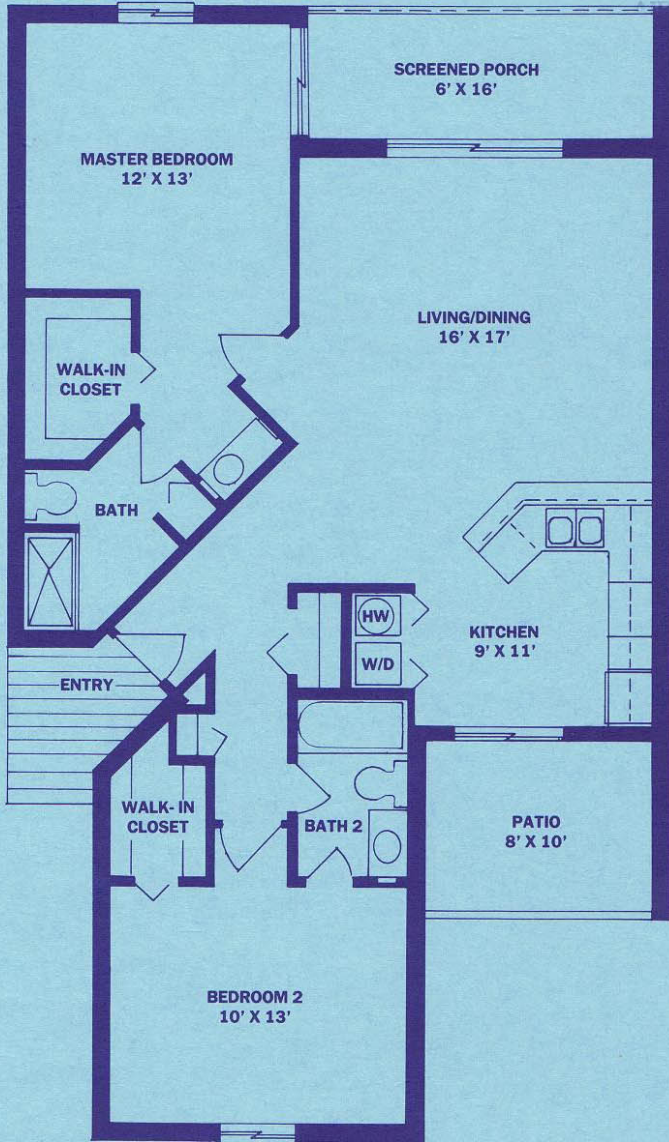

Estuary I
SITE PLAN
www.buymarco.com

Estuary I
Floor Plan A
Total Living Space 948 Sq. Ft.
www.buymarco.com

Loft Floor Plan
 Total Living Space
 1,288 Sq. Ft.

Estuary II
SITE PLAN
www.buymarco.com

Estuary II

Floor Plan A

Total Living Space 1,110 Sq. Ft.

www.buymarco.com

Estuary II

Floor Plan B

Total Living Space 1,410 Sq. Ft.

www.buymarco.com

FIRST FLOOR PLAN

LOFT FLOOR PLAN

Estuary II

Floor Plan C

Total Living Space 1,230 Sq. Ft.

www.buymarco.com