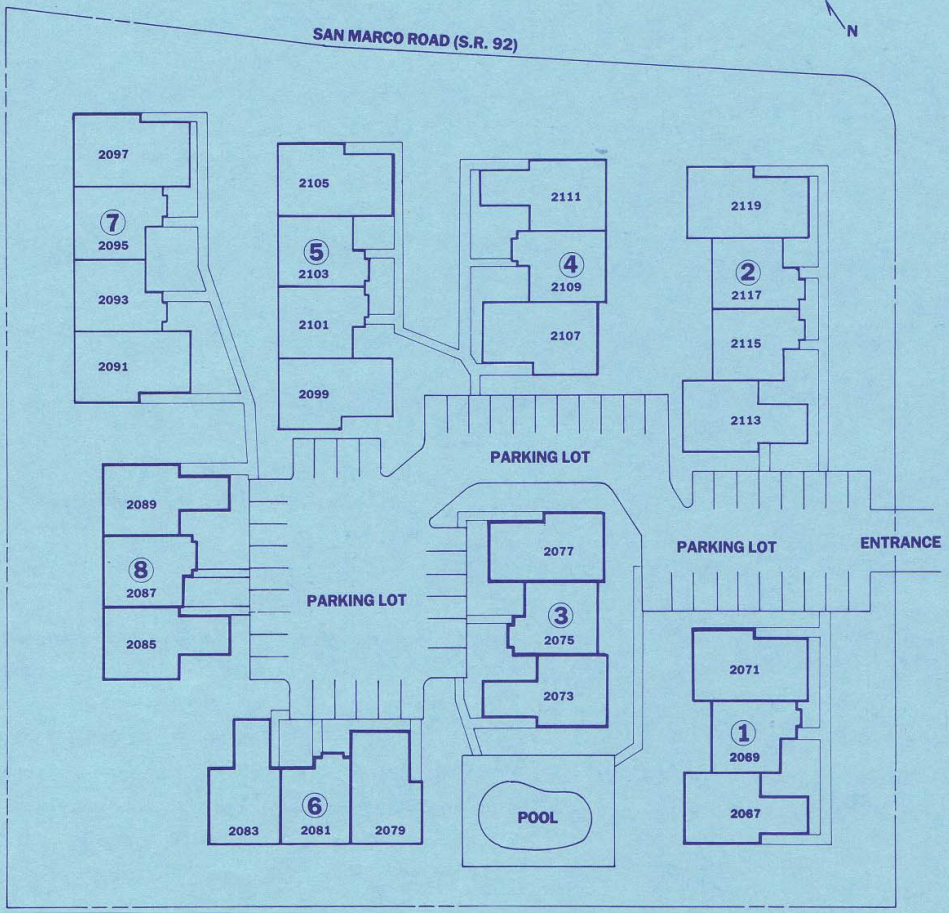

Estuary I
SITE PLAN
www.buymarco.com

Estuary I
Floor Plan A
Total Living Space 948 Sq. Ft.
www.buymarco.com

Loft Floor Plan
 Total Living Space
 1,288 Sq. Ft.

Estuary II
SITE PLAN
www.buymarco.com

Estuary II

Floor Plan A

Total Living Space 1,110 Sq. Ft.

www.buymarco.com

Estuary II

Floor Plan B

Total Living Space 1,410 Sq. Ft.

www.buymarco.com

FIRST FLOOR PLAN

LOFT FLOOR PLAN

Estuary II

Floor Plan C

Total Living Space 1,230 Sq. Ft.

www.buymarco.com