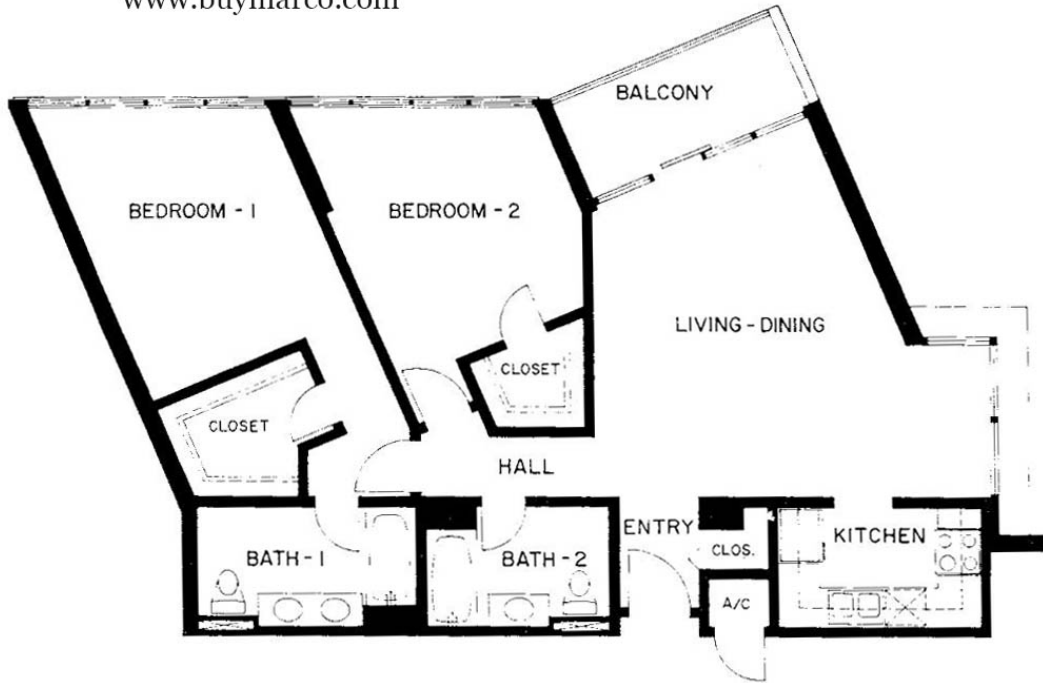

Gulfview
SITE PLAN
www.buymarco.com

Gulfview
Typical Floor Plan
www.buymarco.com

TO BEACH ←

Gulfview
First Floor Plan
www.buymarco.com

Gulfview
Type A Unit
www.buymarco.com

SCALE 1/8" = 1'-0"

Gulfview
Type B Unit
www.buymarco.com

SCALE 1/8" = 1'-0"

Gulfview
Type C Unit
www.buymarco.com

SCALE 1/8" = 1'-0"