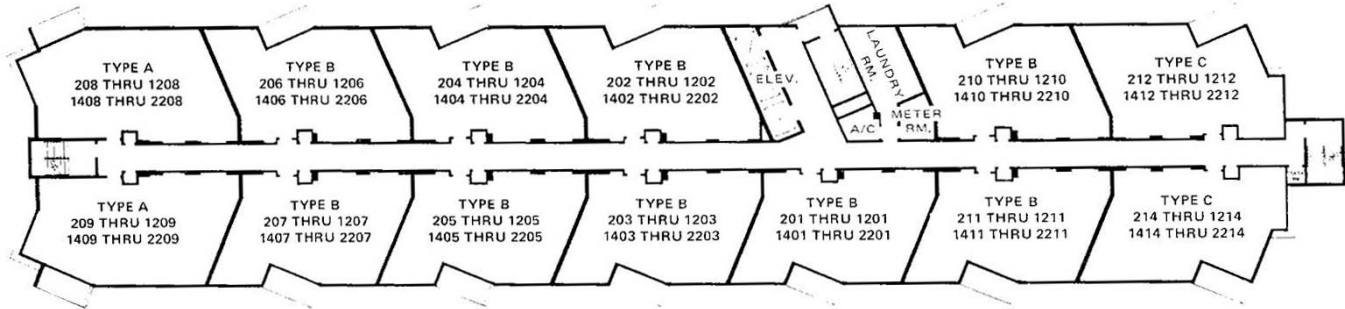

Gulfview
SITE PLAN
www.buymarco.com

Gulfview
Typical Floor Plan
www.buymarco.com

TO BEACH ←

Gulfview
First Floor Plan
www.buymarco.com

Gulfview
Type A Unit
www.buymarco.com

SCALE 1/8" = 1'-0"

Gulfview
Type B Unit
www.buymarco.com

SCALE 1/8" = 1'-0"

Gulfview
Type C Unit
www.buymarco.com

SCALE 1/8" = 1'-0"