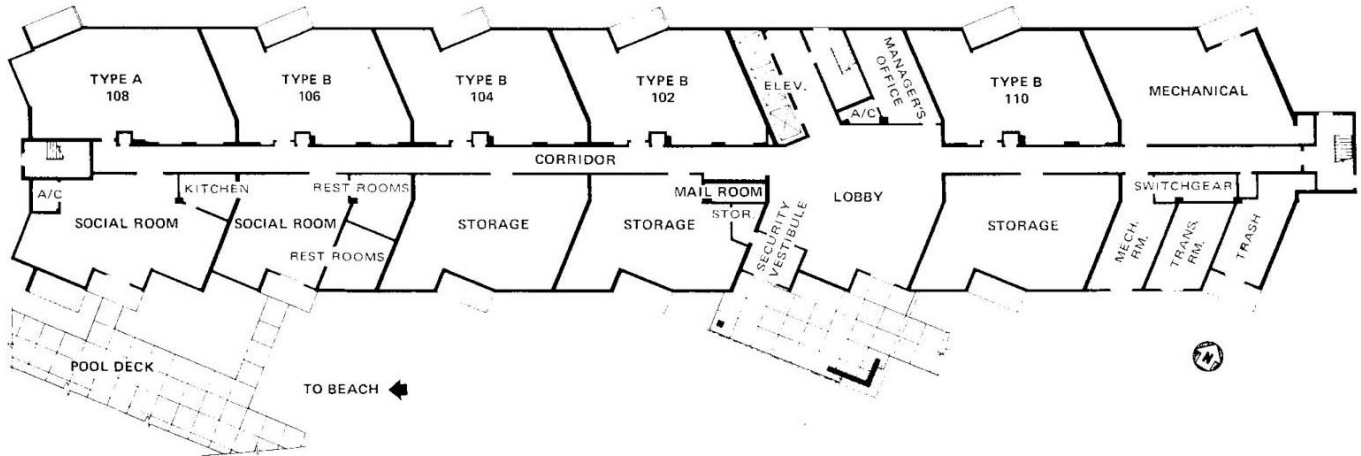

Gulfview
SITE PLAN
www.buymarco.com

Gulfview
Typical Floor Plan
www.buymarco.com

TO BEACH ←

Gulfview
First Floor Plan
www.buymarco.com

Gulfview
Type A Unit
www.buymarco.com

SCALE 1/8" = 1'-0"

Gulfview
Type B Unit
www.buymarco.com

SCALE 1/8" = 1'-0"

Gulfview
Type C Unit
www.buymarco.com

SCALE 1/8" = 1'-0"