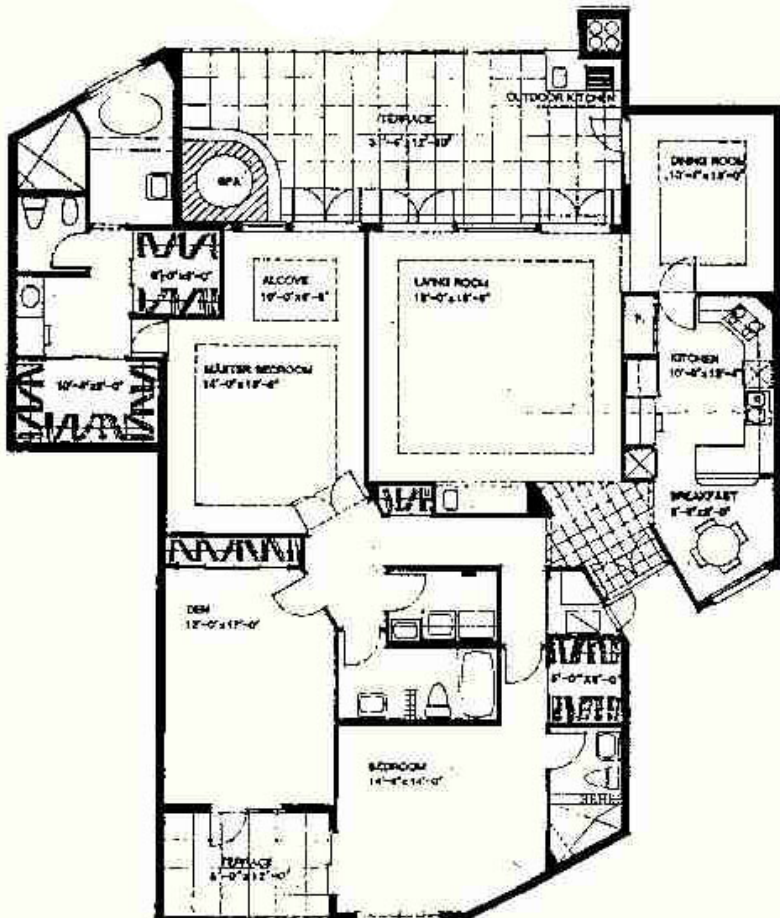

GOLF COURSE

Habitat
SITE PLAN
www.buymarco.com

Habitat

Unit B

Total Area 2,842 Sq. Ft.

www.buymarco.com

Habitat

Unit C

Total Area 3,134 Sq. Ft.

www.buymarco.com

Habitat
Unit C
Interior Plan
www.buymarco.com