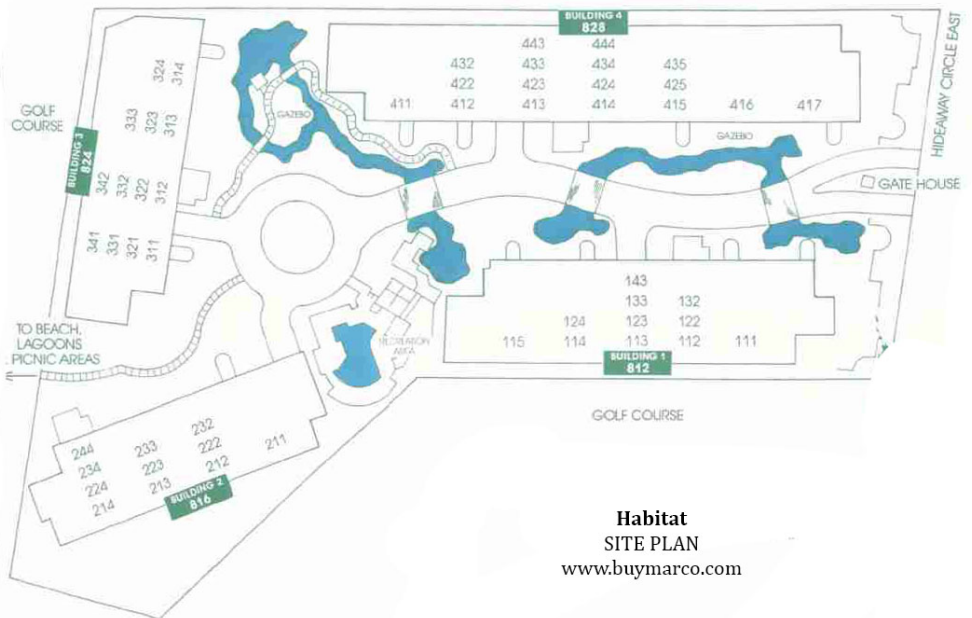

GOLF COURSE

Habitat
SITE PLAN
www.buymarco.com

Habitat

Unit B

Total Area 2,842 Sq. Ft.

www.buymarco.com

Habitat

Unit C

Total Area 3,134 Sq. Ft.

www.buymarco.com

Habitat
Unit C
Interior Plan
www.buymarco.com