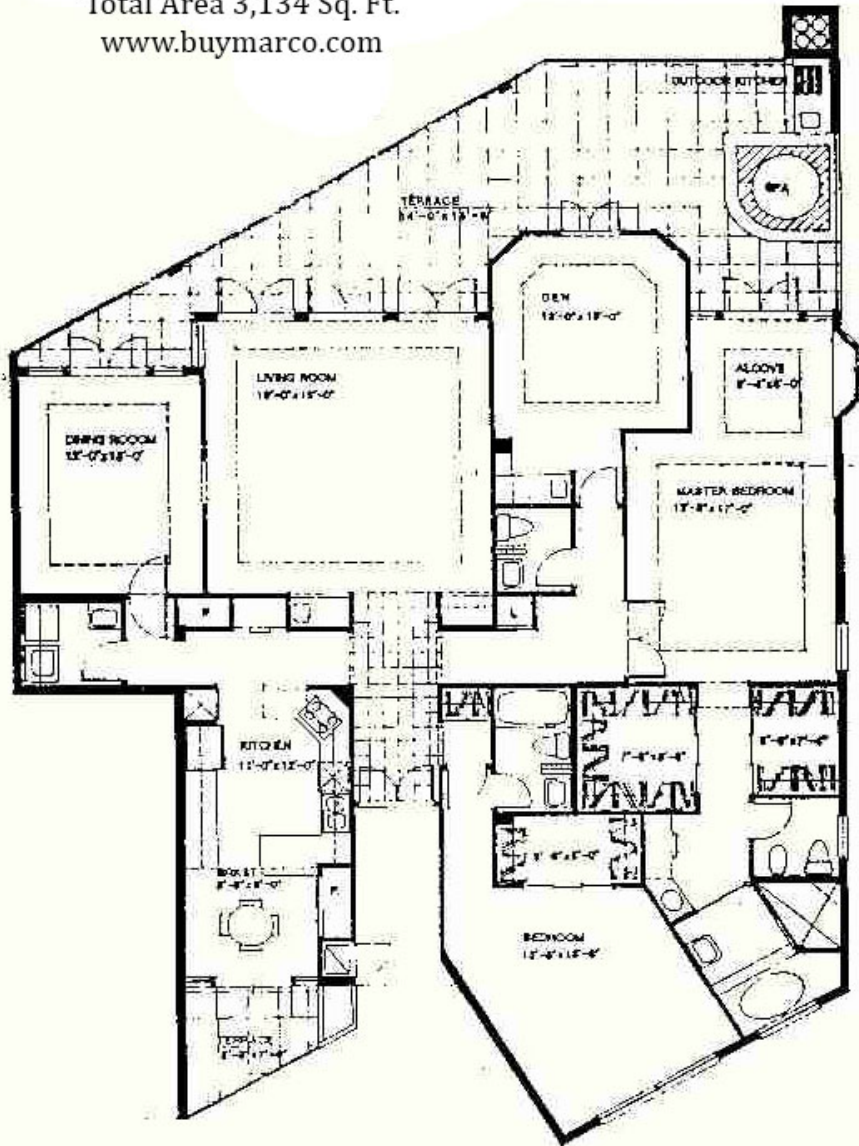

GOLF COURSE

Habitat
SITE PLAN
www.buymarco.com

Habitat

Unit B

Total Area 2,842 Sq. Ft.

www.buymarco.com

Habitat

Unit C

Total Area 3,134 Sq. Ft.

www.buymarco.com

Habitat
Unit C
Interior Plan
www.buymarco.com