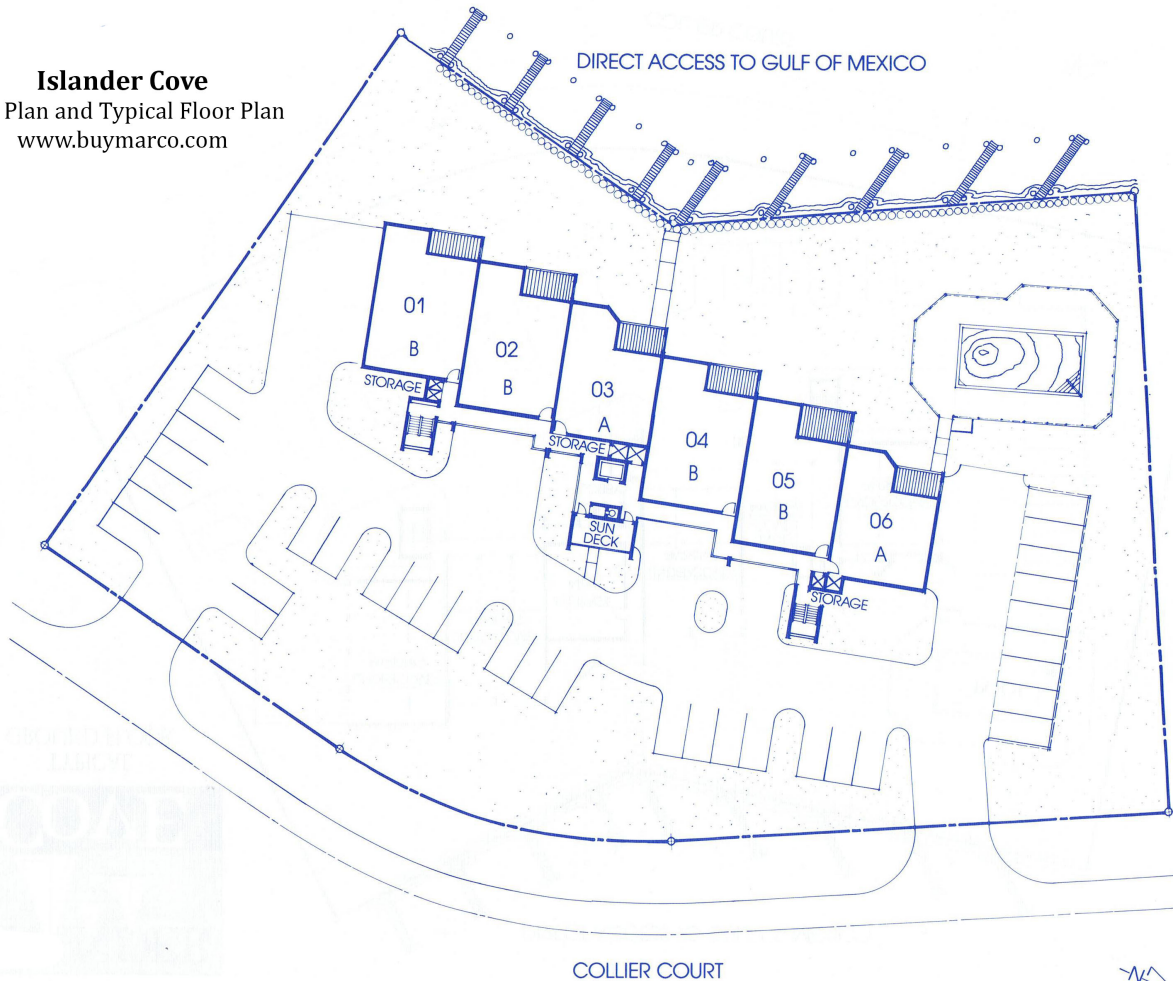

**Islander Cove**  
Site Plan and Typical Floor Plan  
[www.buymarco.com](http://www.buymarco.com)

COLLIER COURT

**Islander Cove**  
Typical Ground Floor Plan  
[www.buymarco.com](http://www.buymarco.com)

**Islander Cove**  
 Unit A  
 2 Bedroom, 2 Bath  
 Total Area 1,298 Sq. Ft.  
[www.buymarco.com](http://www.buymarco.com)

**Islander Cove**  
 Unit B  
 3 Bedroom, 2 Bath  
 Total Area 1,520 Sq. Ft.  
[www.buymarco.com](http://www.buymarco.com)