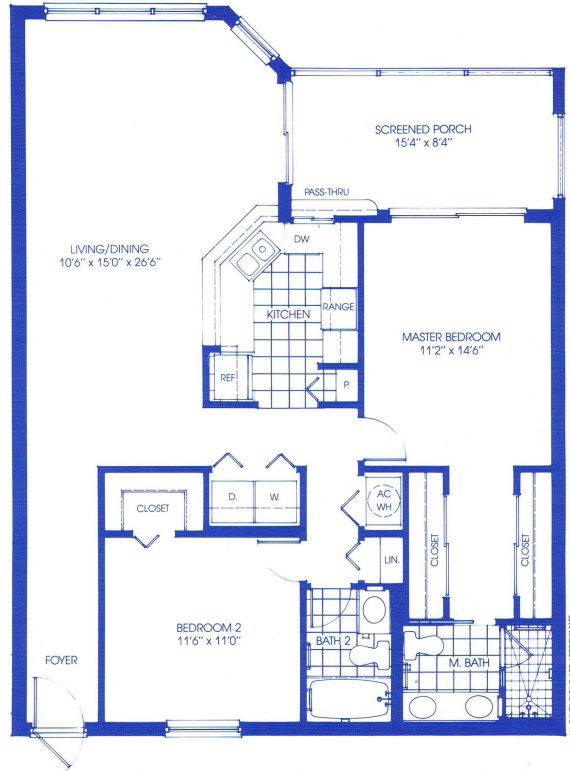

**Islander Cove**  
Site Plan and Typical Floor Plan  
[www.buymarco.com](http://www.buymarco.com)

COLLIER COURT

**Islander Cove**  
Typical Ground Floor Plan  
[www.buymarco.com](http://www.buymarco.com)

**Islander Cove**  
 Unit A  
 2 Bedroom, 2 Bath  
 Total Area 1,298 Sq. Ft.  
[www.buymarco.com](http://www.buymarco.com)

**Islander Cove**  
 Unit B  
 3 Bedroom, 2 Bath  
 Total Area 1,520 Sq. Ft.  
[www.buymarco.com](http://www.buymarco.com)