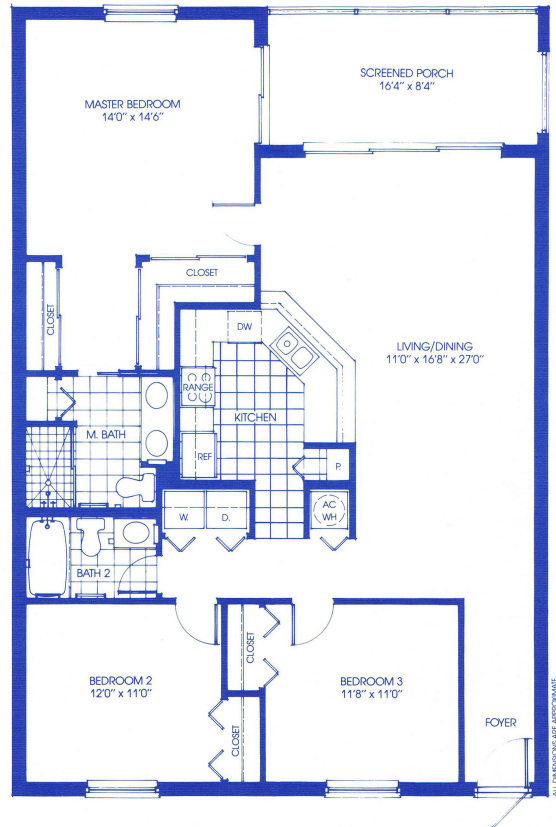

**Islander Cove**  
Site Plan and Typical Floor Plan  
[www.buymarco.com](http://www.buymarco.com)

COLLIER COURT

**Islander Cove**  
Typical Ground Floor Plan  
[www.buymarco.com](http://www.buymarco.com)

**Islander Cove**  
 Unit A  
 2 Bedroom, 2 Bath  
 Total Area 1,298 Sq. Ft.  
[www.buymarco.com](http://www.buymarco.com)

**Islander Cove**  
 Unit B  
 3 Bedroom, 2 Bath  
 Total Area 1,520 Sq. Ft.  
[www.buymarco.com](http://www.buymarco.com)