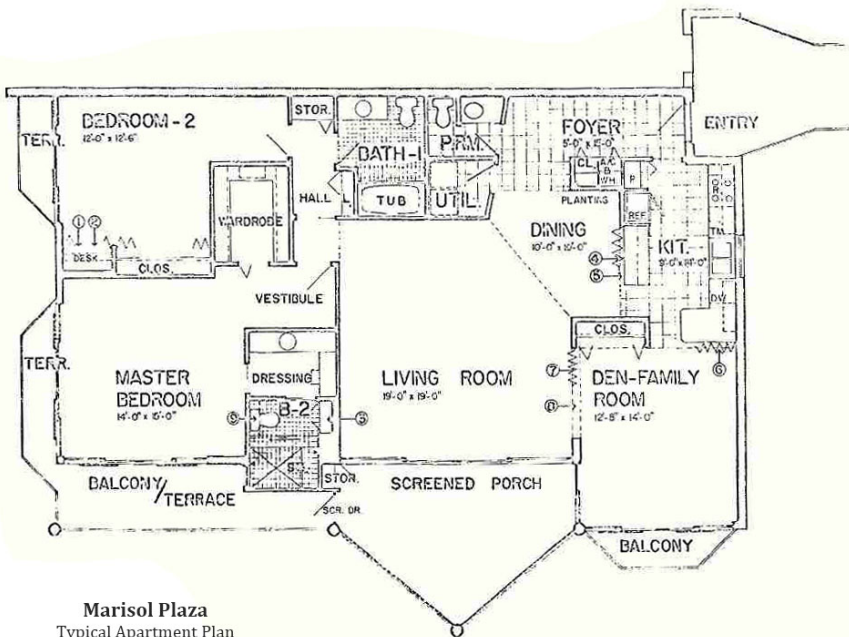

Marisol Plaza
SITE PLAN
37 Units, 5 Stories
www.buymarco.com

Marisol Plaza
 Typical Apartment Plan
www.buymarco.com

Marisol Plaza
Apartment A
Total Area 1,558 Sq. Ft.
www.buymarco.com

Marisol Plaza
Apartment B
Total Area 1,233 Sq. Ft.
www.buymarco.com