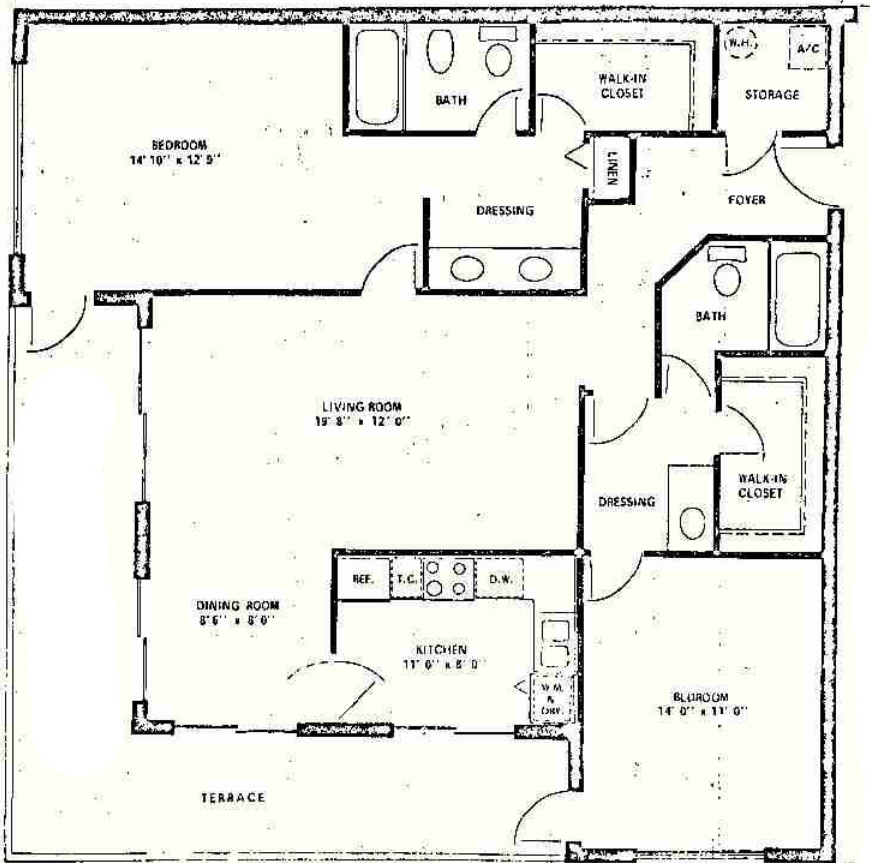

Marisol Plaza
SITE PLAN
37 Units, 5 Stories
www.buymarco.com

Marisol Plaza
 Typical Apartment Plan
www.buymarco.com

Marisol Plaza
Apartment A
Total Area 1,558 Sq. Ft.
www.buymarco.com

Marisol Plaza
Apartment B
Total Area 1,233 Sq. Ft.
www.buymarco.com