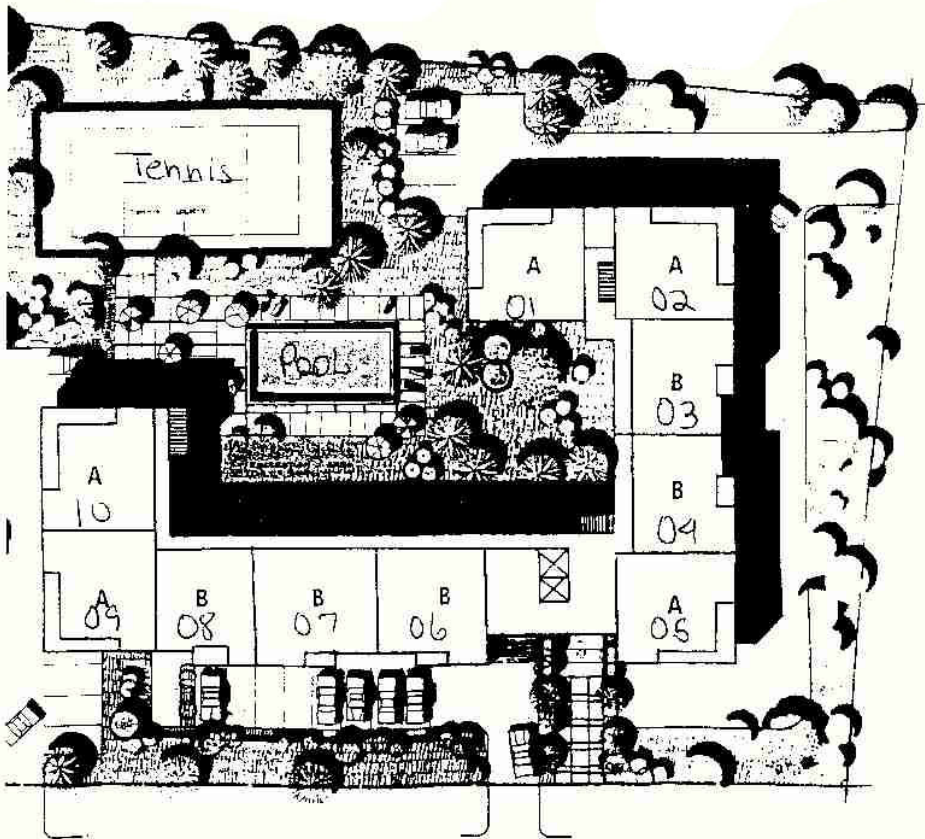

Marisol Plaza
SITE PLAN
37 Units, 5 Stories
www.buymarco.com

Marisol Plaza
 Typical Apartment Plan
www.buymarco.com

Marisol Plaza
Apartment A
Total Area 1,558 Sq. Ft.
www.buymarco.com

Marisol Plaza
Apartment B
Total Area 1,233 Sq. Ft.
www.buymarco.com