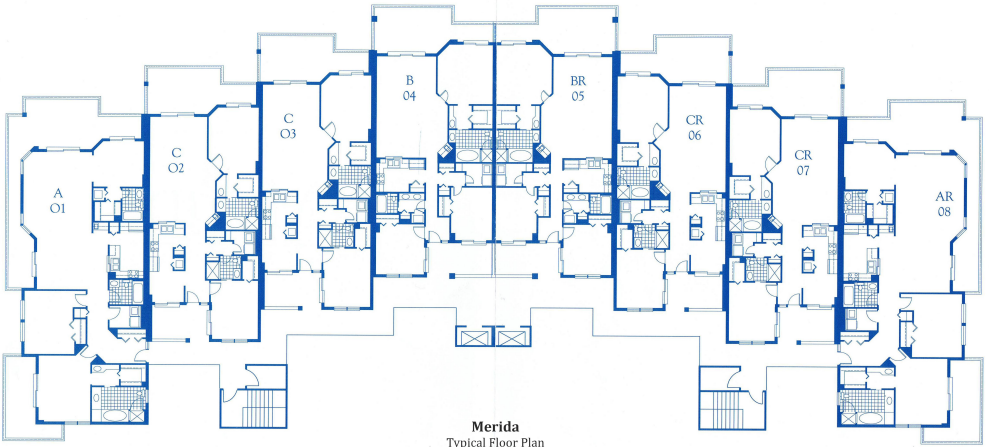

**Merida**  
Grund Floor Plan  
[www.buymarco.com](http://www.buymarco.com)

**Merida**  
Typical Floor Plan  
[www.buymarco.com](http://www.buymarco.com)

**Merida**  
 Residence A  
 2 Bedrom, 3 Bath, Den  
 Total Area 2,378 Sq. Ft.  
[www.buymarco.com](http://www.buymarco.com)

**Merida**  
Residence B  
3 Bedrom, 2 Bath,  
Total Area 1,946 Sq. Ft.  
[www.buymarco.com](http://www.buymarco.com)

**Merida**  
Residence C  
2 Bedrom, 2 Bath,  
Total Area 1,686 Sq. Ft.  
[www.buymarco.com](http://www.buymarco.com)