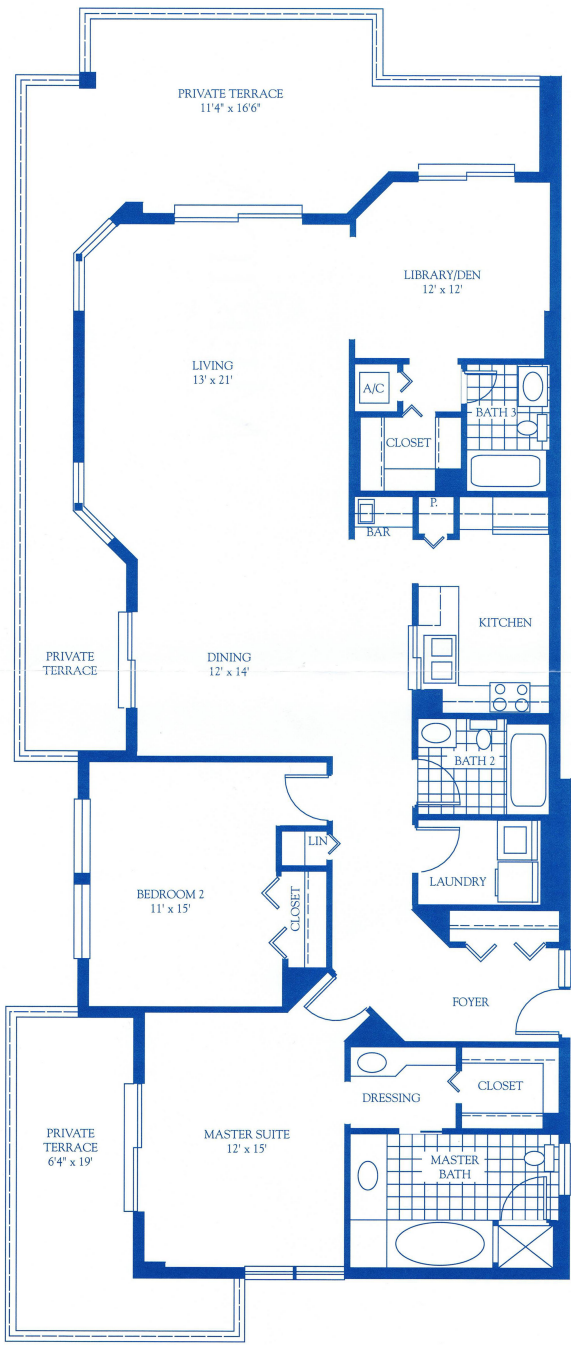

**Merida**  
Grund Floor Plan  
[www.buymarco.com](http://www.buymarco.com)

**Merida**  
Typical Floor Plan  
[www.buymarco.com](http://www.buymarco.com)

**Merida**  
 Residence A  
 2 Bedrom, 3 Bath, Den  
 Total Area 2,378 Sq. Ft.  
[www.buymarco.com](http://www.buymarco.com)

**Merida**  
Residence B  
3 Bedrom, 2 Bath,  
Total Area 1,946 Sq. Ft.  
[www.buymarco.com](http://www.buymarco.com)

**Merida**  
Residence C  
2 Bedrom, 2 Bath,  
Total Area 1,686 Sq. Ft.  
[www.buymarco.com](http://www.buymarco.com)