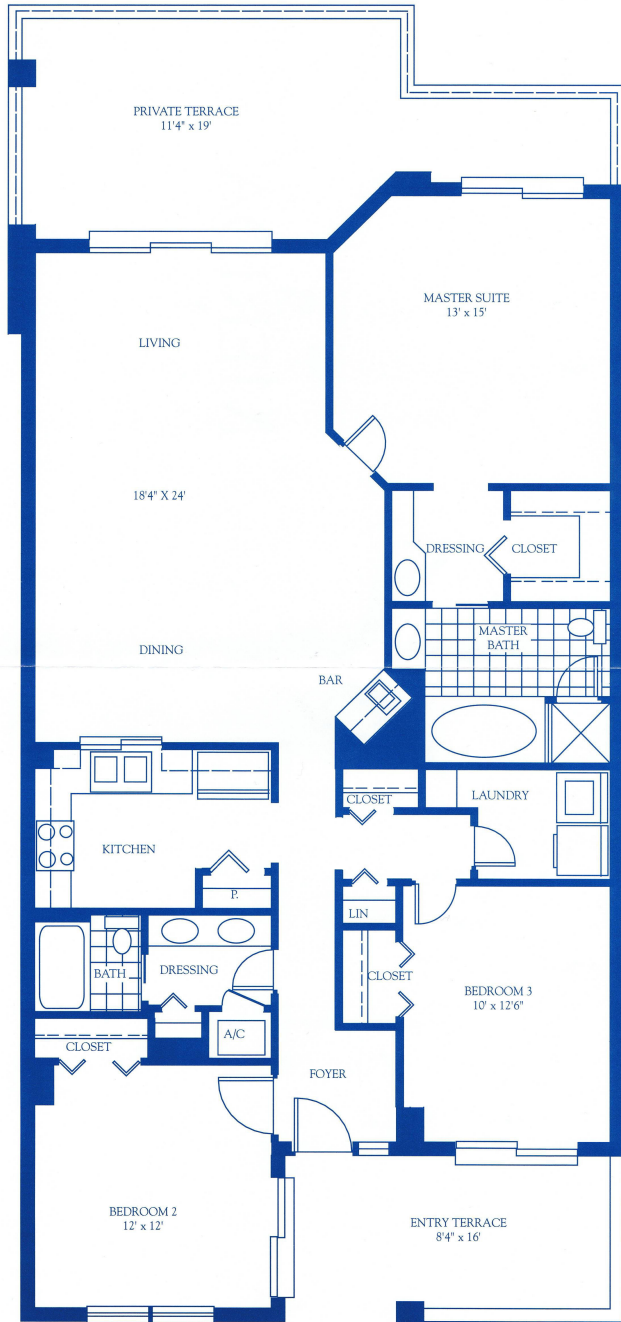

**Merida**  
Grund Floor Plan  
[www.buymarco.com](http://www.buymarco.com)

**Merida**  
Typical Floor Plan  
[www.buymarco.com](http://www.buymarco.com)

**Merida**  
 Residence A  
 2 Bedrom, 3 Bath, Den  
 Total Area 2,378 Sq. Ft.  
[www.buymarco.com](http://www.buymarco.com)

**Merida**  
Residence B  
3 Bedrom, 2 Bath,  
Total Area 1,946 Sq. Ft.  
[www.buymarco.com](http://www.buymarco.com)

**Merida**  
Residence C  
2 Bedrom, 2 Bath,  
Total Area 1,686 Sq. Ft.  
[www.buymarco.com](http://www.buymarco.com)