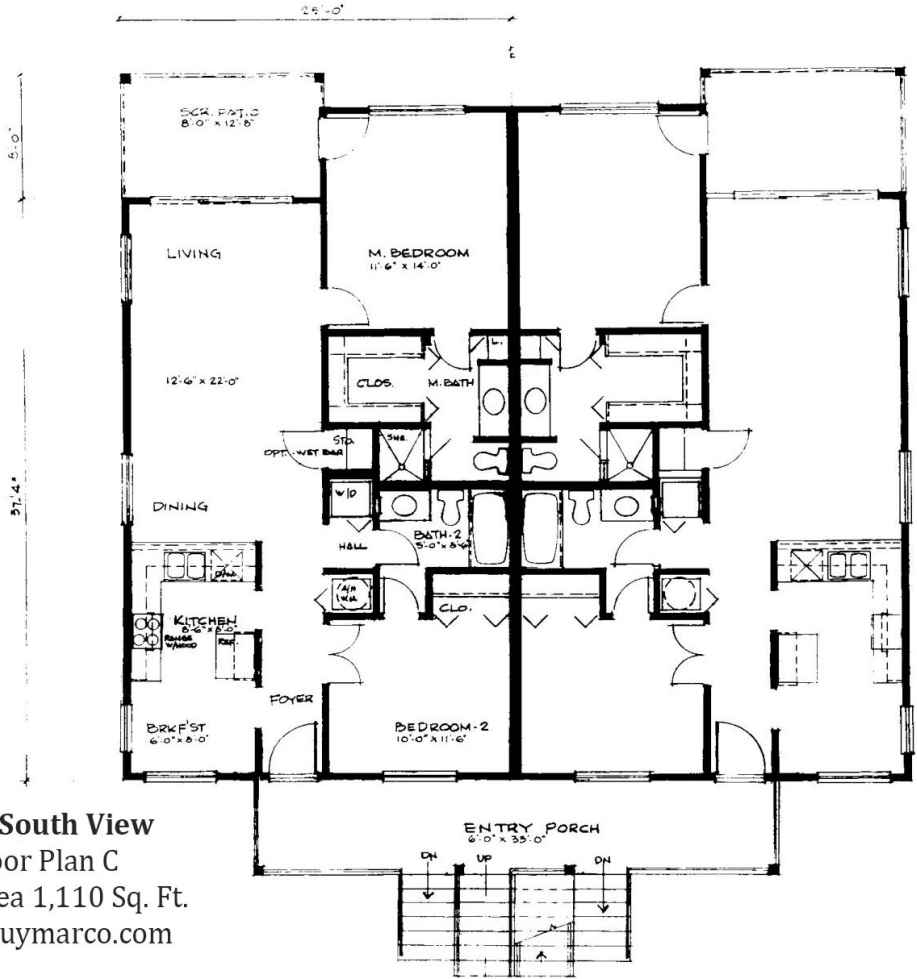

Olde South View
SITE PLAN
www.buymarco.com

Olde South View
 Floor Plan A
 Total Area 1,526 Sq. Ft.
www.buymarco.com

Olde South View
 Floor Plan B
 Total Area 1,530 Sq. Ft.
www.buymarco.com

Olde South View
 Floor Plan C
 Total Area 1,110 Sq. Ft.
www.buymarco.com

Olde South View
 Penthouse Floor Plan
 Total Area 2,277 Sq. Ft.
www.buymarco.com

Olde South View
 Typical Floor Plans
 Buildings 1 & 2, Penthouse
 www.buymarco.com

TYPICAL - FLOOR PLAN

PENTHOUSE FLOOR PLAN

Building II

TYPICAL - FLOOR PLAN

Building I