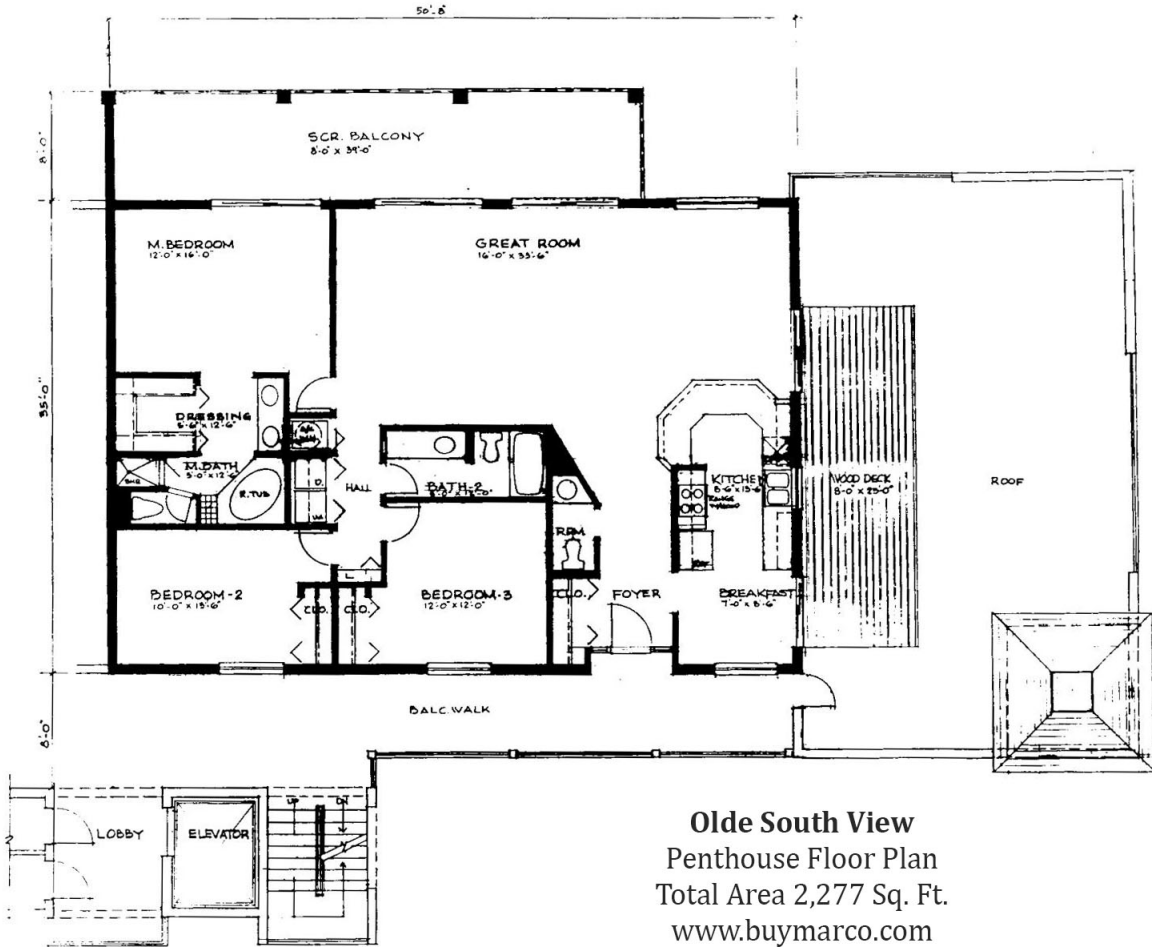

Olde South View
SITE PLAN
www.buymarco.com

Olde South View
 Floor Plan A
 Total Area 1,526 Sq. Ft.
www.buymarco.com

Olde South View
 Floor Plan B
 Total Area 1,530 Sq. Ft.
www.buymarco.com

Olde South View
 Floor Plan C
 Total Area 1,110 Sq. Ft.
www.buymarco.com

Olde South View
 Penthouse Floor Plan
 Total Area 2,277 Sq. Ft.
www.buymarco.com

Olde South View
 Typical Floor Plans
 Buildings 1 & 2, Penthouse
 www.buymarco.com

TYPICAL - FLOOR PLAN

PENTHOUSE FLOOR PLAN

Building II

TYPICAL - FLOOR PLAN

Building I