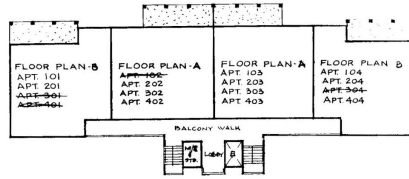

Olde South View
SITE PLAN
www.buymarco.com

Olde South View
 Floor Plan A
 Total Area 1,526 Sq. Ft.
www.buymarco.com

Olde South View
 Floor Plan B
 Total Area 1,530 Sq. Ft.
www.buymarco.com

Olde South View
 Floor Plan C
 Total Area 1,110 Sq. Ft.
www.buymarco.com

Olde South View
 Penthouse Floor Plan
 Total Area 2,277 Sq. Ft.
www.buymarco.com

Olde South View
 Typical Floor Plans
 Buildings 1 & 2, Penthouse
 www.buymarco.com

TYPICAL - FLOOR PLAN

PENTHOUSE FLOOR PLAN

Building II

TYPICAL - FLOOR PLAN

Building I