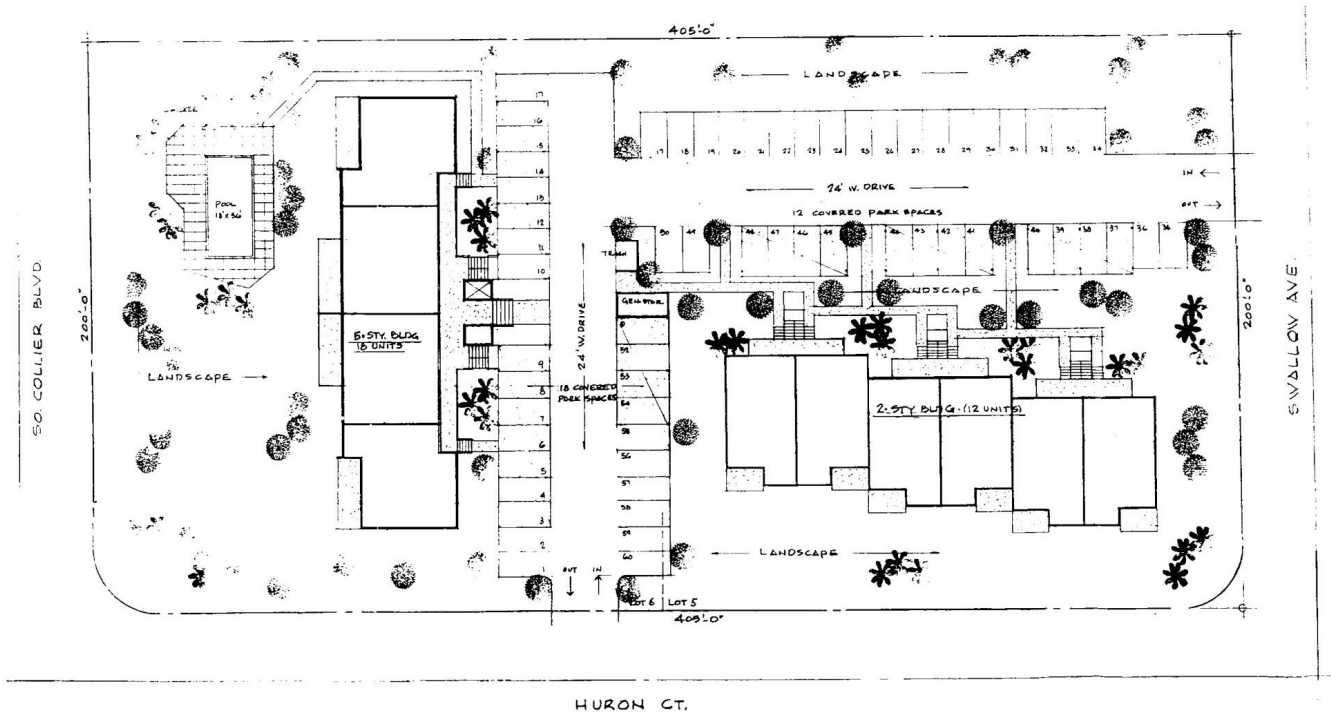

Olde South View
SITE PLAN
www.buymarco.com

Olde South View
 Floor Plan A
 Total Area 1,526 Sq. Ft.
www.buymarco.com

Olde South View
 Floor Plan B
 Total Area 1,530 Sq. Ft.
www.buymarco.com

Olde South View
 Floor Plan C
 Total Area 1,110 Sq. Ft.
www.buymarco.com

Olde South View
 Penthouse Floor Plan
 Total Area 2,277 Sq. Ft.
www.buymarco.com

Olde South View
 Typical Floor Plans
 Buildings 1 & 2, Penthouse
 www.buymarco.com

TYPICAL - FLOOR PLAN

PENTHOUSE FLOOR PLAN

Building II

TYPICAL - FLOOR PLAN

Building I