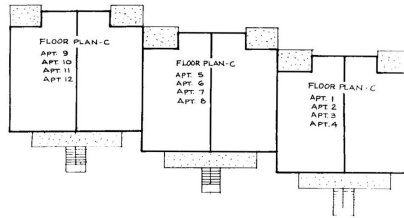

Olde South View
SITE PLAN
www.buymarco.com

Olde South View
 Floor Plan A
 Total Area 1,526 Sq. Ft.
www.buymarco.com

Olde South View
 Floor Plan B
 Total Area 1,530 Sq. Ft.
www.buymarco.com

Olde South View
 Floor Plan C
 Total Area 1,110 Sq. Ft.
www.buymarco.com

Olde South View
 Penthouse Floor Plan
 Total Area 2,277 Sq. Ft.
www.buymarco.com

Olde South View
 Typical Floor Plans
 Buildings 1 & 2, Penthouse
 www.buymarco.com

TYPICAL - FLOOR PLAN

PENTHOUSE FLOOR PLAN

Building II

TYPICAL - FLOOR PLAN

Building I