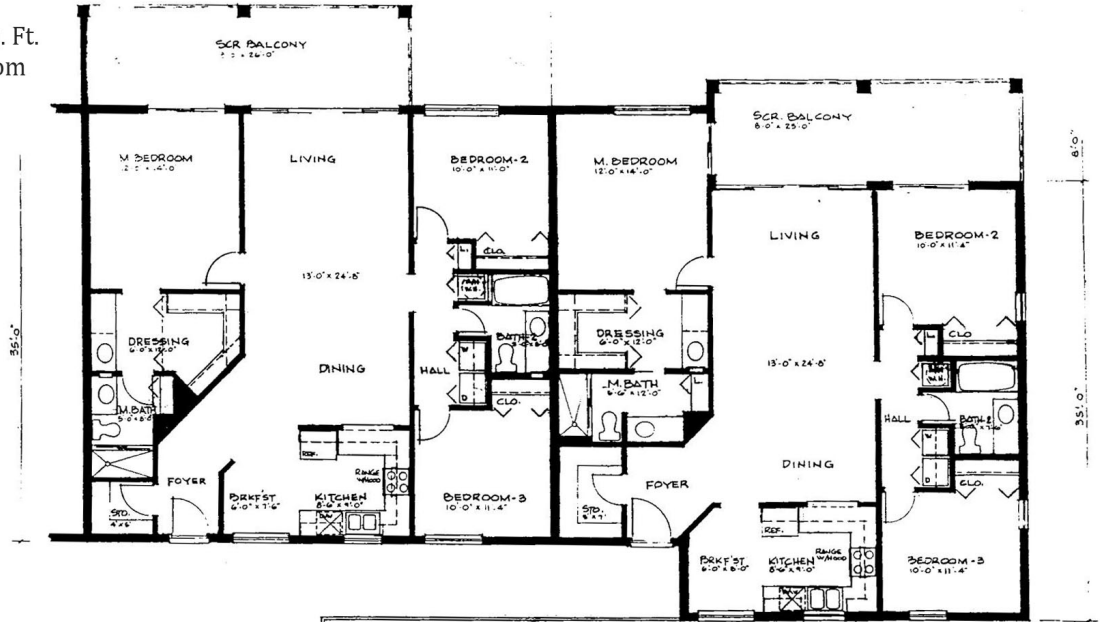

Olde South View
SITE PLAN
www.buymarco.com

Olde South View
 Floor Plan A
 Total Area 1,526 Sq. Ft.
www.buymarco.com

Olde South View
 Floor Plan B
 Total Area 1,530 Sq. Ft.
www.buymarco.com

Olde South View
 Floor Plan C
 Total Area 1,110 Sq. Ft.
www.buymarco.com

Olde South View
 Penthouse Floor Plan
 Total Area 2,277 Sq. Ft.
www.buymarco.com

Olde South View
 Typical Floor Plans
 Buildings 1 & 2, Penthouse
 www.buymarco.com

TYPICAL - FLOOR PLAN

PENTHOUSE FLOOR PLAN

Building II

TYPICAL - FLOOR PLAN

Building I