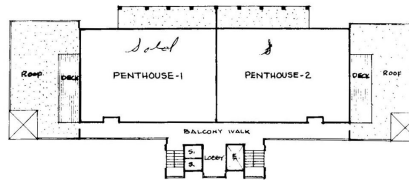

Olde South View
SITE PLAN
www.buymarco.com

Olde South View
 Floor Plan A
 Total Area 1,526 Sq. Ft.
www.buymarco.com

Olde South View
 Floor Plan B
 Total Area 1,530 Sq. Ft.
www.buymarco.com

Olde South View
 Floor Plan C
 Total Area 1,110 Sq. Ft.
www.buymarco.com

Olde South View
 Penthouse Floor Plan
 Total Area 2,277 Sq. Ft.
www.buymarco.com

Olde South View
 Typical Floor Plans
 Buildings 1 & 2, Penthouse
 www.buymarco.com

TYPICAL - FLOOR PLAN

PENTHOUSE FLOOR PLAN