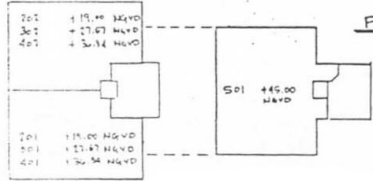

199.0'
PLOT PLAN
 1" = 20'-0"

Panama Club
PLOT PLAN
www.buymarco.com

Panama Club

Floor Plan

Units 201, 301, 401

Units 202, 302, 402 Reverse

www.buymarco.com

Panama Club