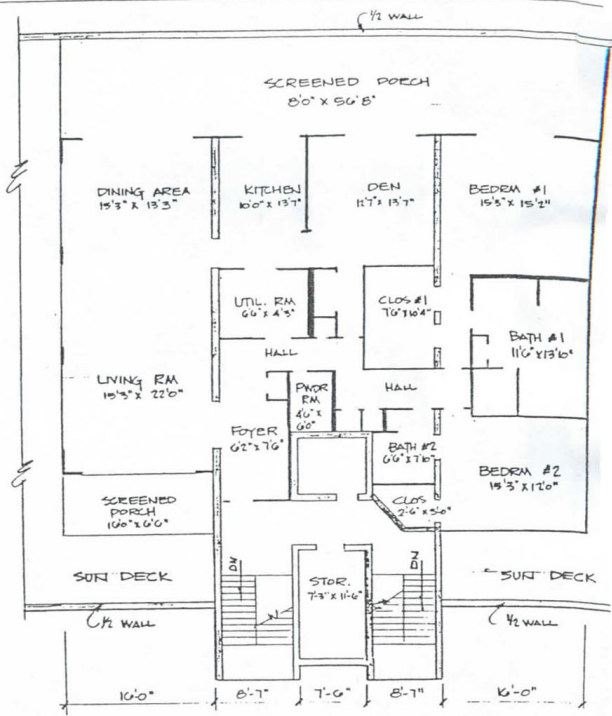

199.0'
PLOT PLAN
 1" = 20'-0"

Panama Club
PLOT PLAN
www.buymarco.com

Panama Club

Floor Plan

Units 201, 301, 401

Units 202, 302, 402 Reverse

www.buymarco.com

Panama Club

Penthouse Floor Plan

www.buymarco.com