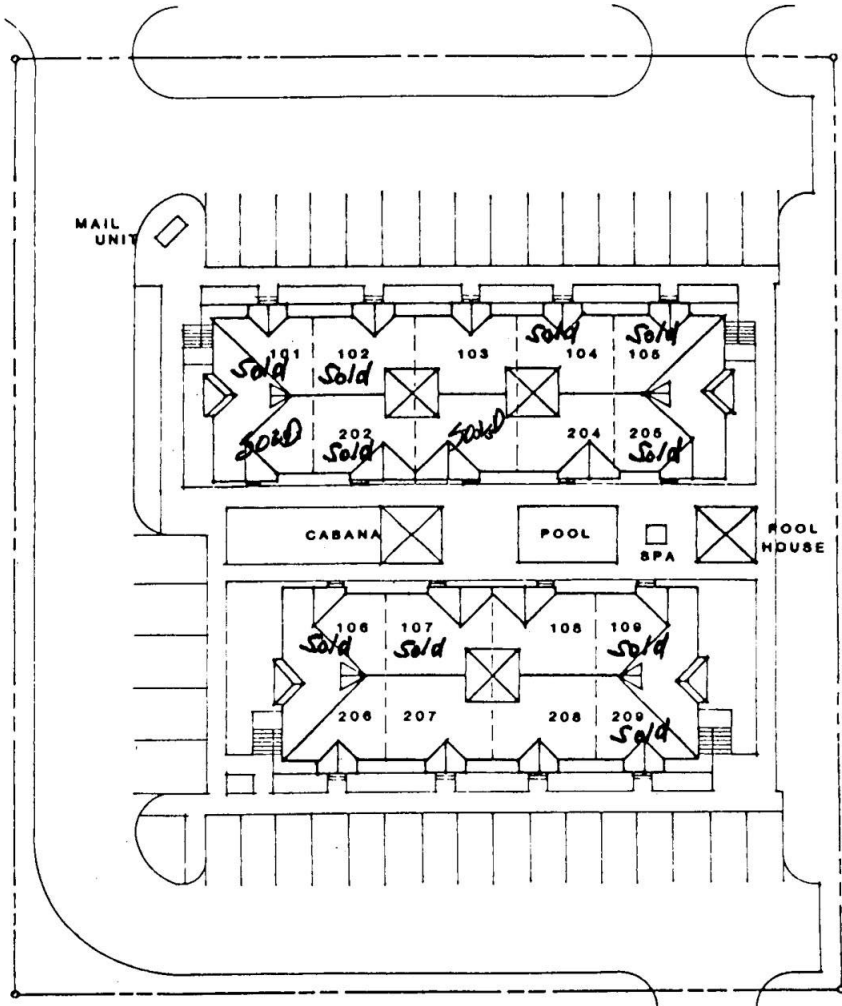

ELKCAM CIRCLE

ALLEY

Paradise Village  
SITE PLAN  
[www.buymarco.com](http://www.buymarco.com)

ELKCAM CIRCLE

**Paradise Village**  
**PLOT PLAN**

[www.buymarco.com](http://www.buymarco.com)

**Paradise Village**  
**Floor Plan**  
Total Living Space 975 Sq. Ft.  
[www.buymarco.com](http://www.buymarco.com)