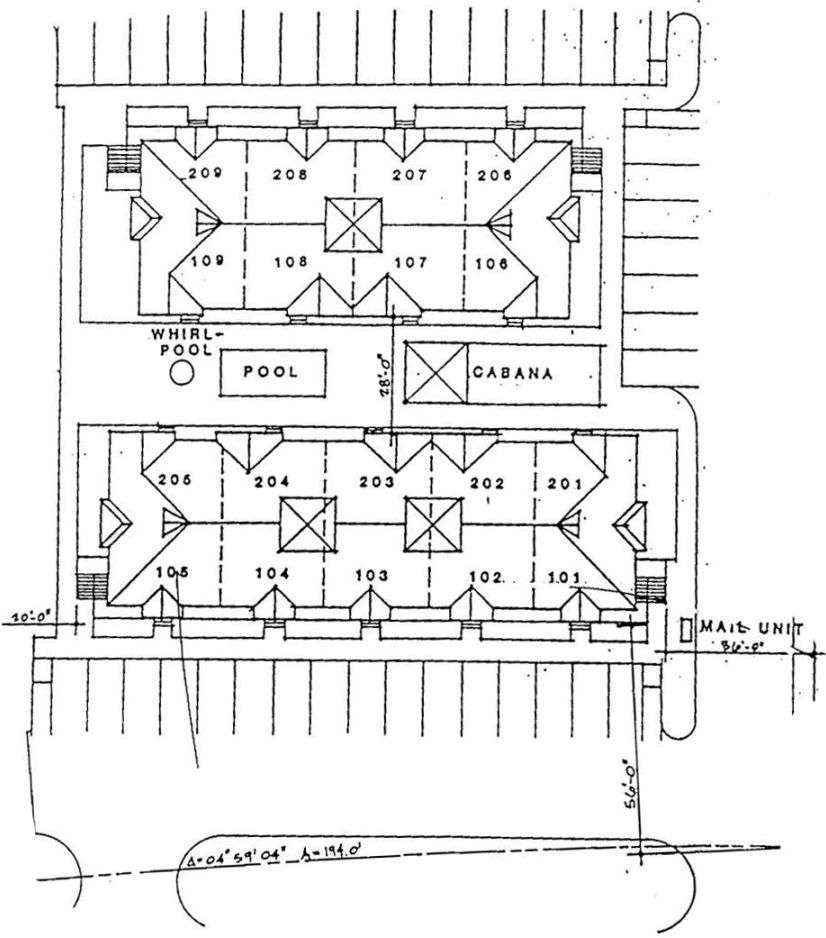

ELKCAM CIRCLE

ALLEY

Paradise Village  
SITE PLAN  
[www.buymarco.com](http://www.buymarco.com)

ELKCAM CIRCLE

**Paradise Village**  
**PLOT PLAN**

[www.buymarco.com](http://www.buymarco.com)

**Paradise Village**  
**Floor Plan**  
Total Living Space 975 Sq. Ft.  
[www.buymarco.com](http://www.buymarco.com)