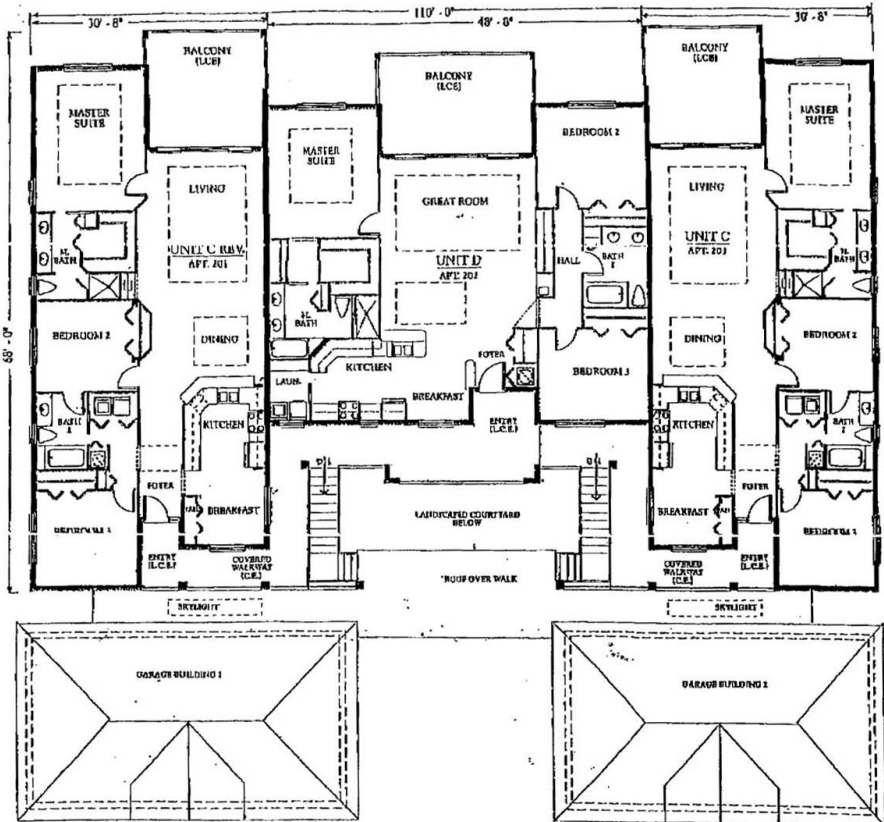

Bayfront Place
Villa Residences

Unit C
1,660 Sq. Ft.
"01" Residence
"03" Is Reversed

Unit D
1,680 Sq. Ft.
"02" Residence

Bayfront Place
 Typical Floor Plan
 1st Floor
www.buymarco.com

Bayfront Place
 Typical Floor Plan
 2nd Floor
 www.buymarco.com

Bayfront Place
Unit C Floor Plan
1st Floor
www.buymarco.com

Bayfront Place

Unit C Floor Plan

2nd Floor

www.buymarco.com

Bayfront Place
Unit D Floor Plan
1st Floor
www.buymarco.com