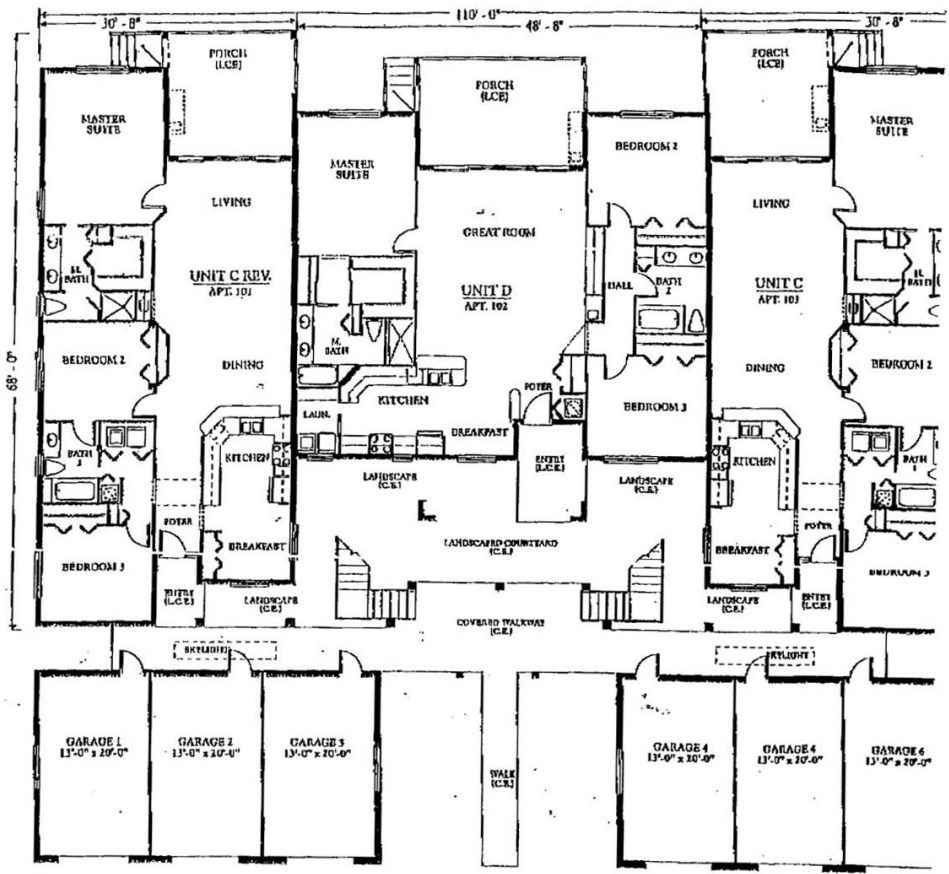

Bayfront Place
Villa Residences

Unit C
1,660 Sq. Ft.
"01" Residence
"03" Is Reversed

Unit D
1,680 Sq. Ft.
"02" Residence

Bayfront Place
 Typical Floor Plan
 1st Floor
www.buymarco.com

Bayfront Place
 Typical Floor Plan
 2nd Floor
 www.buymarco.com

Bayfront Place
Unit C Floor Plan
1st Floor
www.buymarco.com

Bayfront Place

Unit C Floor Plan

2nd Floor

www.buymarco.com

Bayfront Place
Unit D Floor Plan
1st Floor
www.buymarco.com