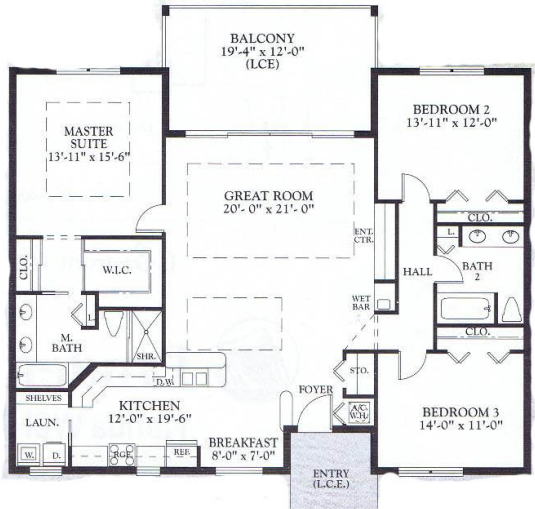

Bayfront Place
Villa Residences

Unit C
1,660 Sq. Ft.
"01" Residence
"03" Is Reversed

Unit D
1,680 Sq. Ft.
"02" Residence

Bayfront Place
 Typical Floor Plan
 1st Floor
www.buymarco.com

Bayfront Place
 Typical Floor Plan
 2nd Floor
 www.buymarco.com

Bayfront Place
Unit C Floor Plan
1st Floor
www.buymarco.com

Bayfront Place

Unit C Floor Plan

2nd Floor

www.buymarco.com

Bayfront Place
Unit D Floor Plan
1st Floor
www.buymarco.com