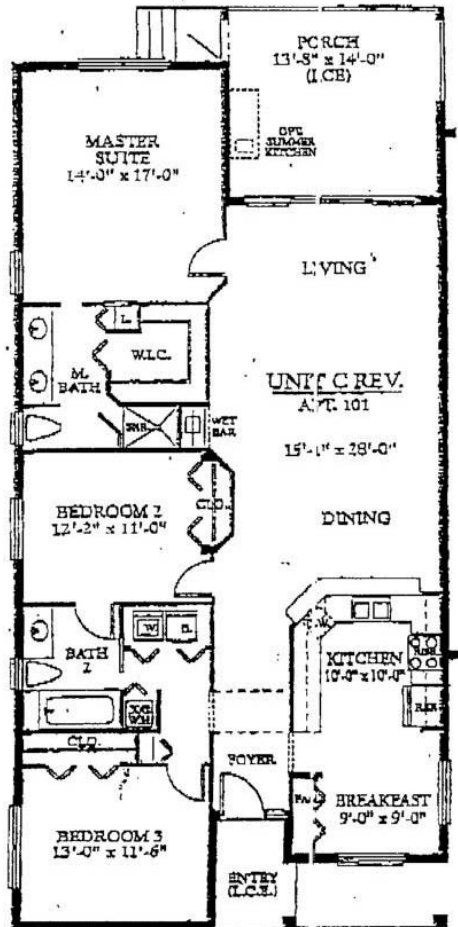

Bayfront Place
Villa Residences

Unit C
1,660 Sq. Ft.
"01" Residence
"03" Is Reversed

Unit D
1,680 Sq. Ft.
"02" Residence

Bayfront Place
 Typical Floor Plan
 1st Floor
www.buymarco.com

Bayfront Place
 Typical Floor Plan
 2nd Floor
 www.buymarco.com

Bayfront Place
Unit C Floor Plan
1st Floor
www.buymarco.com

Bayfront Place

Unit C Floor Plan

2nd Floor

www.buymarco.com

Bayfront Place
Unit D Floor Plan
1st Floor
www.buymarco.com