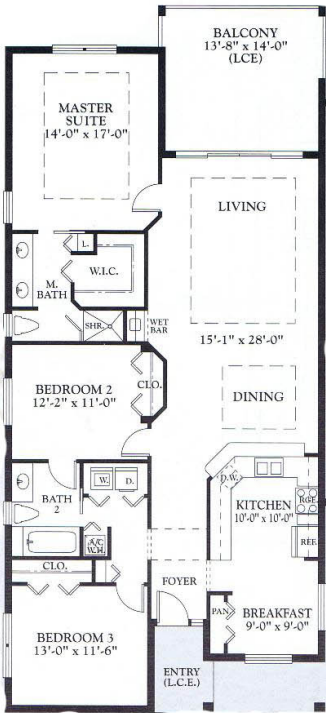

Bayfront Place
Villa Residences

Unit C
1,660 Sq. Ft.
"01" Residence
"03" Is Reversed

Unit D
1,680 Sq. Ft.
"02" Residence

Bayfront Place
 Typical Floor Plan
 1st Floor
www.buymarco.com

Bayfront Place
 Typical Floor Plan
 2nd Floor
 www.buymarco.com

Bayfront Place
Unit C Floor Plan
1st Floor
www.buymarco.com

Bayfront Place

Unit C Floor Plan

2nd Floor

www.buymarco.com

Bayfront Place
Unit D Floor Plan
1st Floor
www.buymarco.com