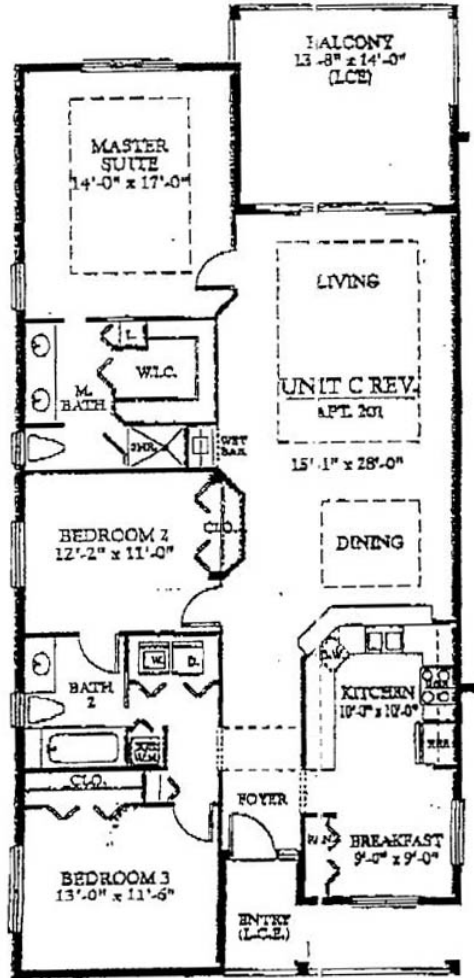

Bayfront Place
Villa Residences

Unit C
1,660 Sq. Ft.
"01" Residence
"03" Is Reversed

Unit D
1,680 Sq. Ft.
"02" Residence

Bayfront Place
 Typical Floor Plan
 1st Floor
www.buymarco.com

Bayfront Place
 Typical Floor Plan
 2nd Floor
 www.buymarco.com

Bayfront Place
Unit C Floor Plan
1st Floor
www.buymarco.com

Bayfront Place

Unit C Floor Plan

2nd Floor

www.buymarco.com

Bayfront Place
Unit D Floor Plan
1st Floor
www.buymarco.com