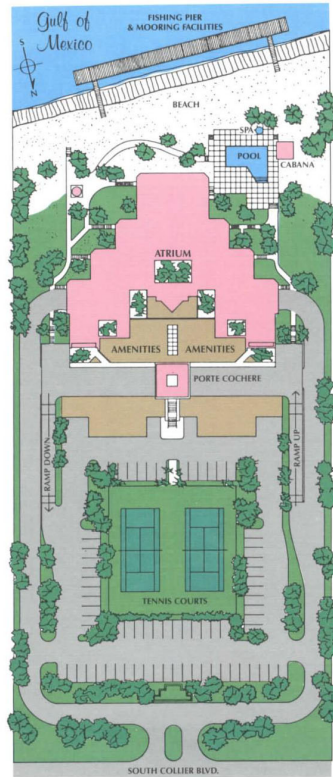

Plantation
SITE PLAN
www.buymarco.com

Plantation
SITE PLAN
www.buymarco.com

Plantation
Floor Plan
2nd - 9th Floor
www.buymarco.com

Plantation
Unit A
Total Area 2,160 Sq. Ft.
www.buymarco.com

Plantation

Unit B

Total Area 1,519 Sq. Ft.

www.buymarco.com

Plantation

Unit C

Total Area 1,527 Sq. Ft.

www.buymarco.com

Plantation

Unit D

Total Area 1,639 Sq. Ft.

www.buymarco.com