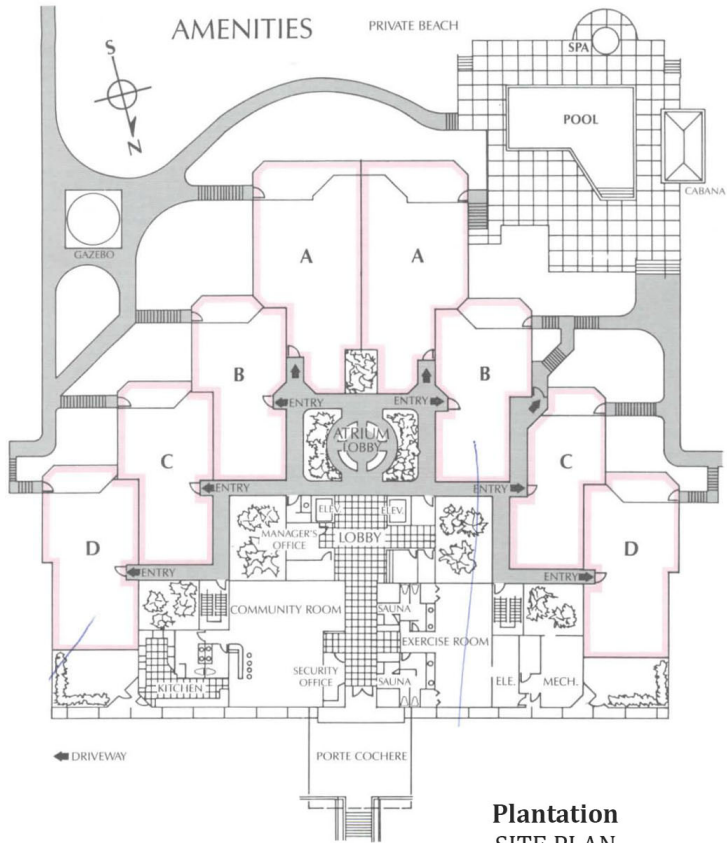

Plantation
SITE PLAN
www.buymarco.com

Plantation
SITE PLAN
www.buymarco.com

Plantation
Floor Plan
2nd - 9th Floor
www.buymarco.com

Plantation
Unit A
Total Area 2,160 Sq. Ft.
www.buymarco.com

Plantation

Unit B

Total Area 1,519 Sq. Ft.

www.buymarco.com

Plantation

Unit C

Total Area 1,527 Sq. Ft.

www.buymarco.com

Plantation

Unit D

Total Area 1,639 Sq. Ft.

www.buymarco.com