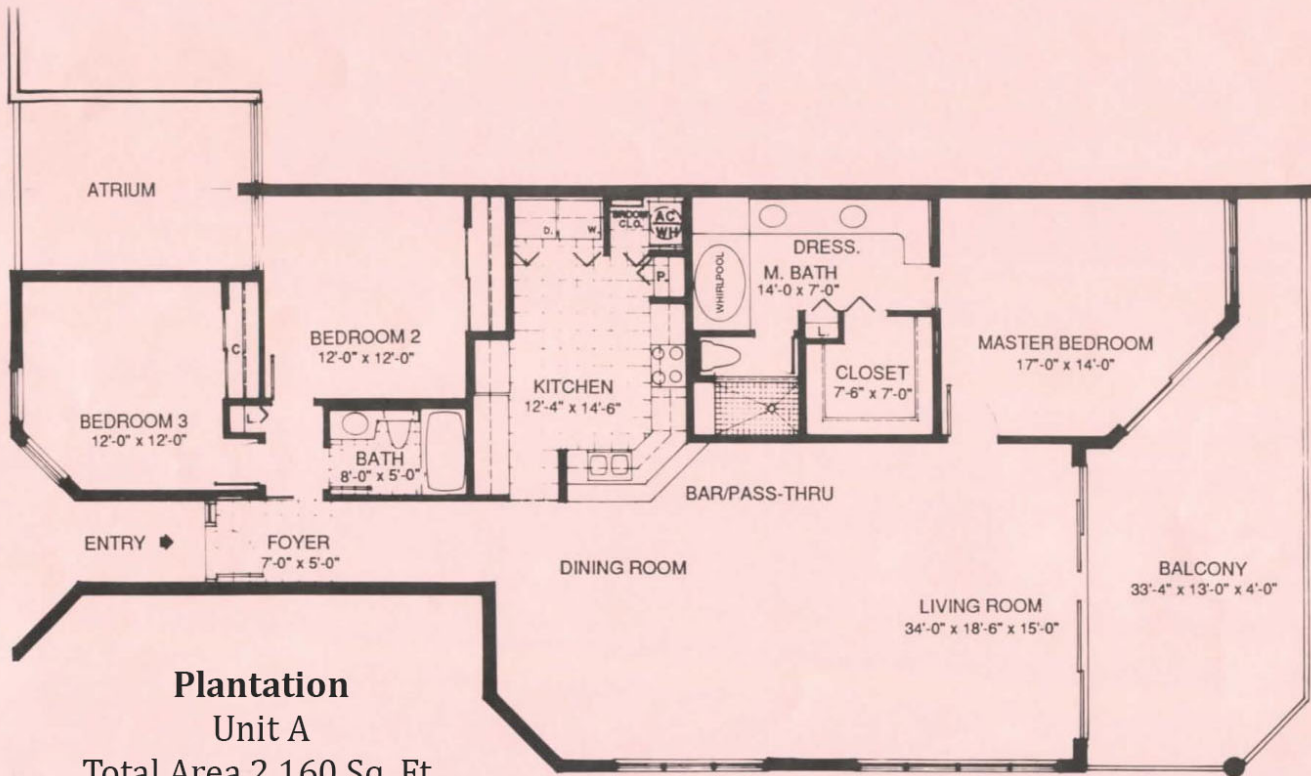

Plantation
SITE PLAN
www.buymarco.com

Plantation
SITE PLAN
www.buymarco.com

Plantation
Floor Plan
2nd - 9th Floor
www.buymarco.com

Plantation
Unit A
Total Area 2,160 Sq. Ft.
www.buymarco.com

Plantation

Unit B

Total Area 1,519 Sq. Ft.

www.buymarco.com

Plantation

Unit C

Total Area 1,527 Sq. Ft.

www.buymarco.com

Plantation

Unit D

Total Area 1,639 Sq. Ft.

www.buymarco.com