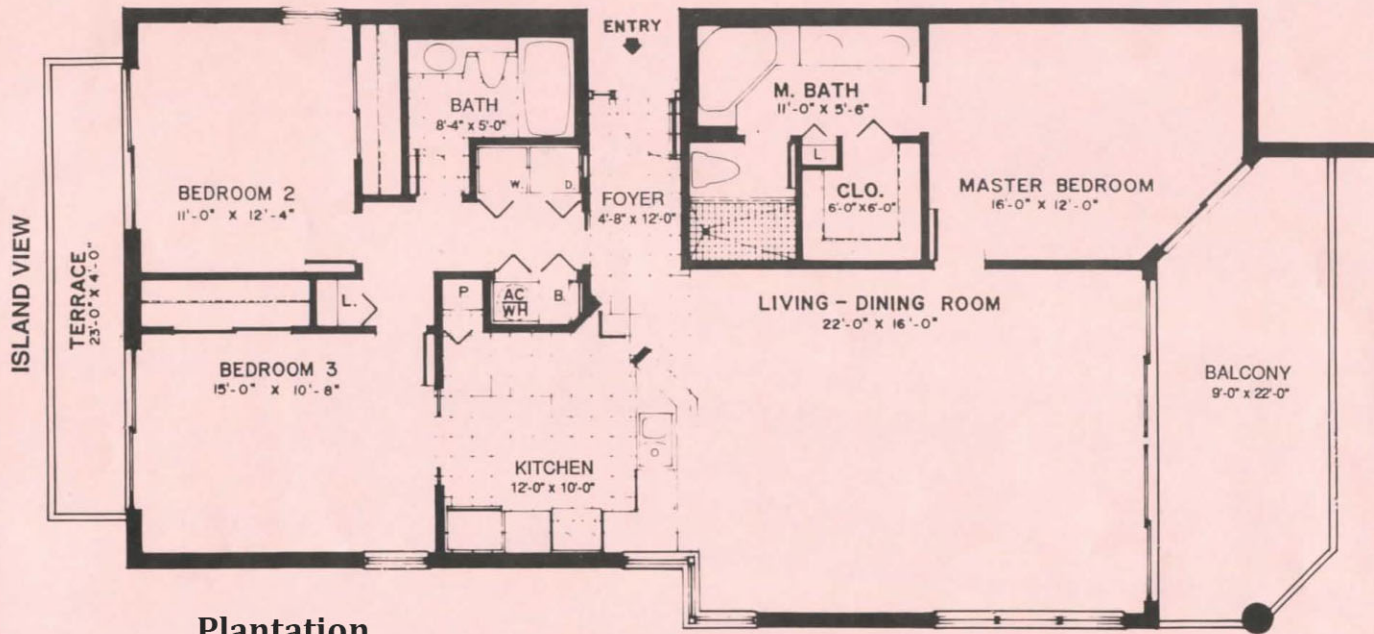

Plantation
SITE PLAN
www.buymarco.com

Plantation
SITE PLAN
www.buymarco.com

Plantation
Floor Plan
2nd - 9th Floor
www.buymarco.com

Plantation
Unit A
Total Area 2,160 Sq. Ft.
www.buymarco.com

Plantation

Unit B

Total Area 1,519 Sq. Ft.

www.buymarco.com

Plantation

Unit C

Total Area 1,527 Sq. Ft.

www.buymarco.com

Plantation

Unit D

Total Area 1,639 Sq. Ft.

www.buymarco.com