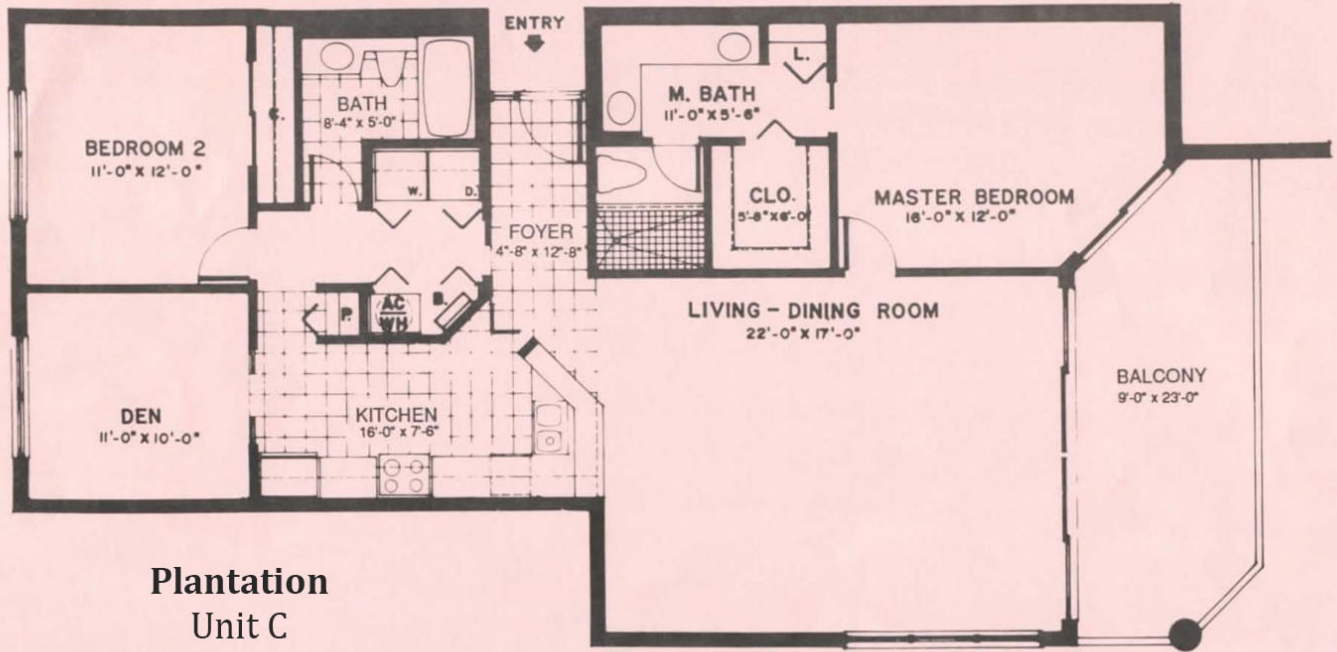

Plantation
SITE PLAN
www.buymarco.com

Plantation
SITE PLAN
www.buymarco.com

Plantation
Floor Plan
2nd - 9th Floor
www.buymarco.com

Plantation
Unit A
Total Area 2,160 Sq. Ft.
www.buymarco.com

Plantation

Unit B

Total Area 1,519 Sq. Ft.

www.buymarco.com

Plantation

Unit C

Total Area 1,527 Sq. Ft.

www.buymarco.com

Plantation

Unit D

Total Area 1,639 Sq. Ft.

www.buymarco.com