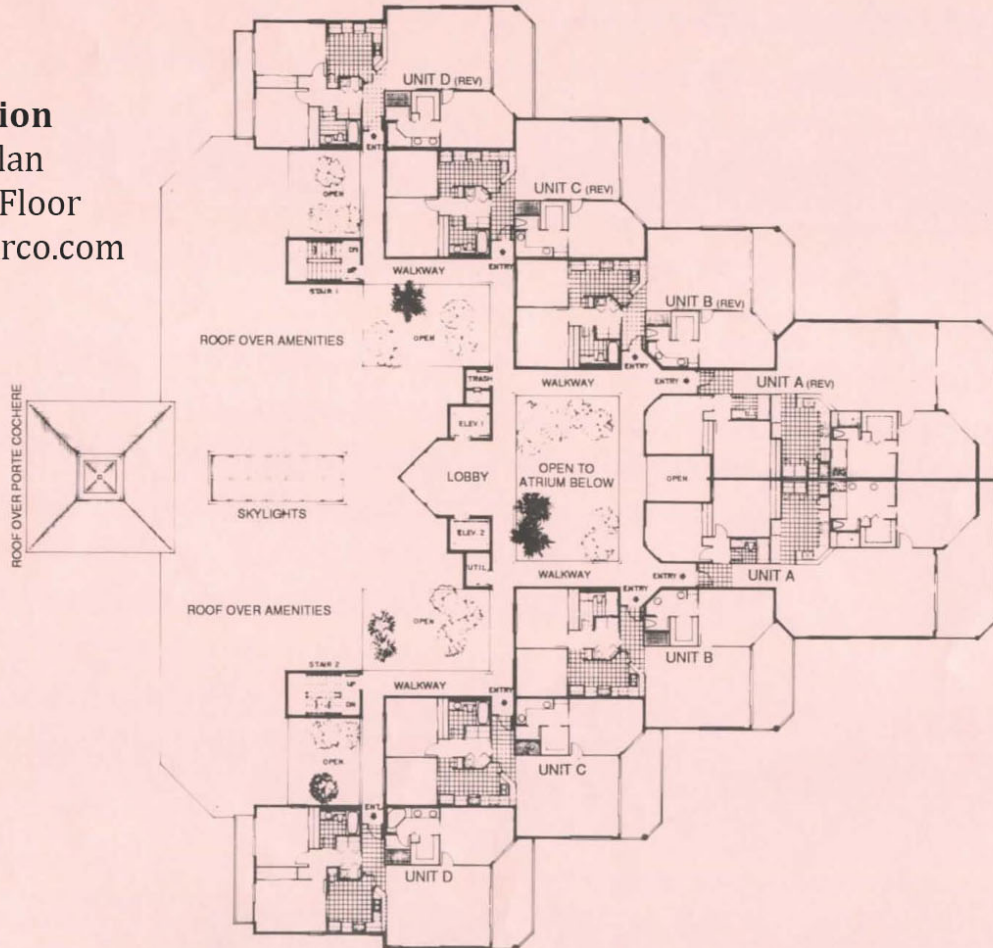

Plantation
SITE PLAN
www.buymarco.com

Plantation
SITE PLAN
www.buymarco.com

Plantation
Floor Plan
2nd - 9th Floor
www.buymarco.com

Plantation
Unit A
Total Area 2,160 Sq. Ft.
www.buymarco.com

Plantation

Unit B

Total Area 1,519 Sq. Ft.

www.buymarco.com

Plantation

Unit C

Total Area 1,527 Sq. Ft.

www.buymarco.com

Plantation

Unit D

Total Area 1,639 Sq. Ft.

www.buymarco.com