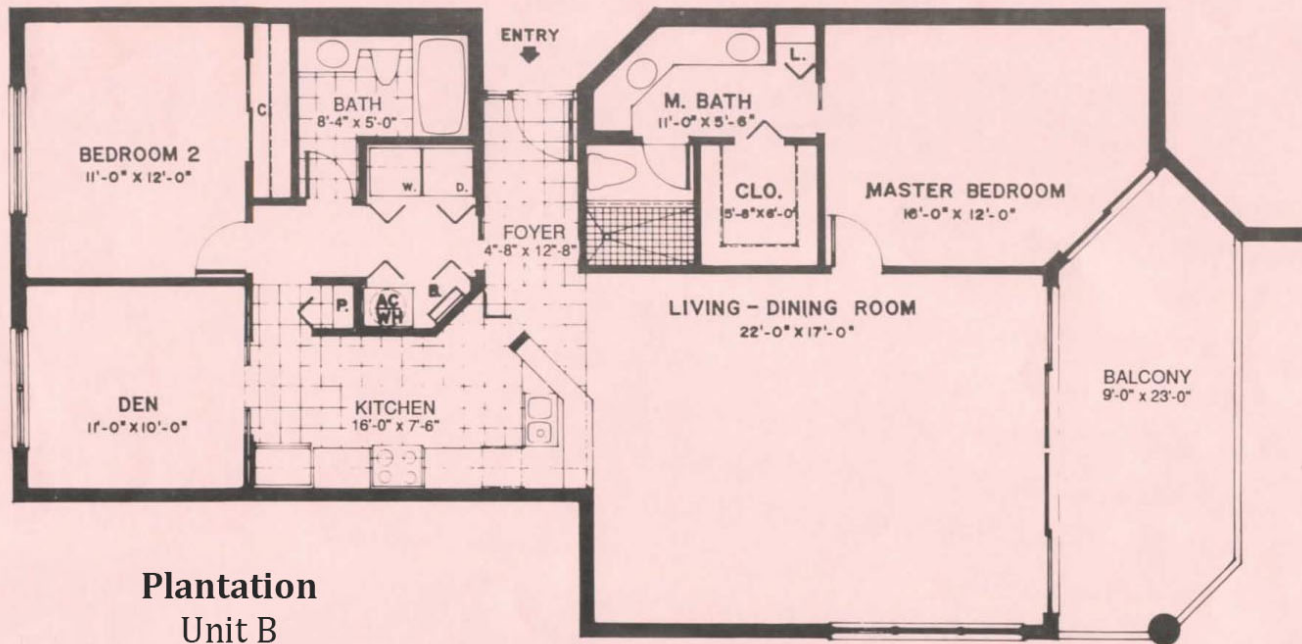

Plantation
SITE PLAN
www.buymarco.com

Plantation
SITE PLAN
www.buymarco.com

Plantation
Floor Plan
2nd - 9th Floor
www.buymarco.com

Plantation
Unit A
Total Area 2,160 Sq. Ft.
www.buymarco.com

Plantation

Unit B

Total Area 1,519 Sq. Ft.

www.buymarco.com

Plantation

Unit C

Total Area 1,527 Sq. Ft.

www.buymarco.com

Plantation

Unit D

Total Area 1,639 Sq. Ft.

www.buymarco.com