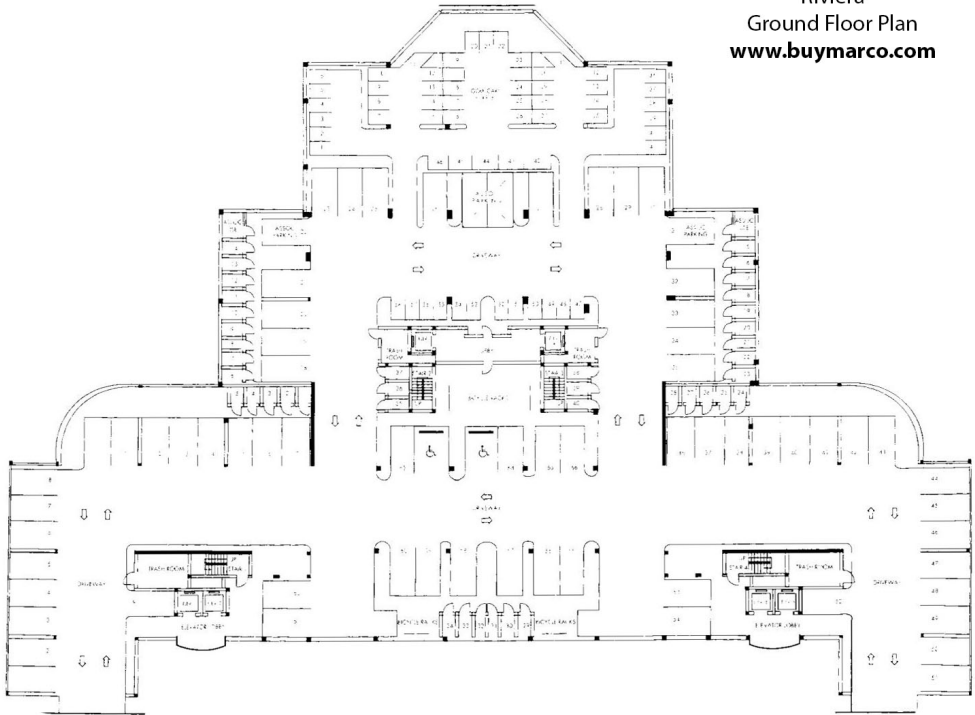

Riviera
Ground Floor Plan
www.buymarco.com

Riviera
Courtyard Plan
www.buymarco.com

Riviera
Le Cannes
Total Area 4,243 Sq. Ft.
www.buymarco.com

Riviera
 Le Monaco
 Total Area 4,306 Sq. Ft.
www.buymarco.com

Riviera
Le Provençal
Total Area 3,847 Sq. Ft.
www.buymarco.com

Riviera
Le St. Tropez
Total Area 4,729 Sq. Ft.
www.buymarco.com