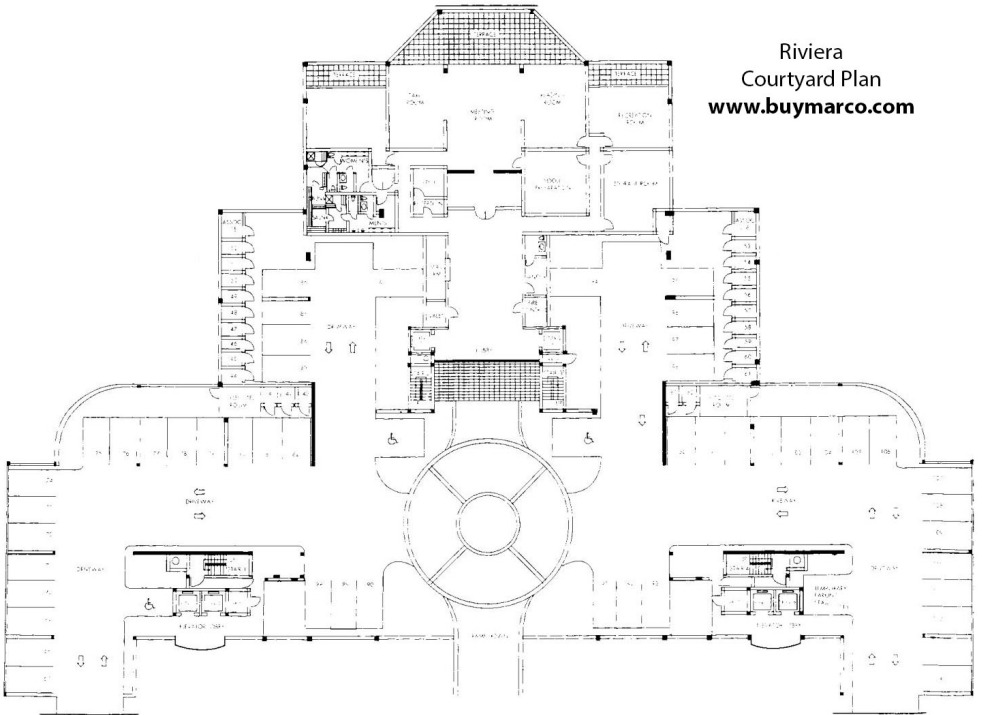

Riviera
Ground Floor Plan
www.buymarco.com

Riviera
Courtyard Plan
www.buymarco.com

Riviera
Le Cannes
Total Area 4,243 Sq. Ft.
www.buymarco.com

Riviera
 Le Monaco
 Total Area 4,306 Sq. Ft.
www.buymarco.com

Riviera
Le Provençal
Total Area 3,847 Sq. Ft.
www.buymarco.com

Riviera
Le St. Tropez
Total Area 4,729 Sq. Ft.
www.buymarco.com