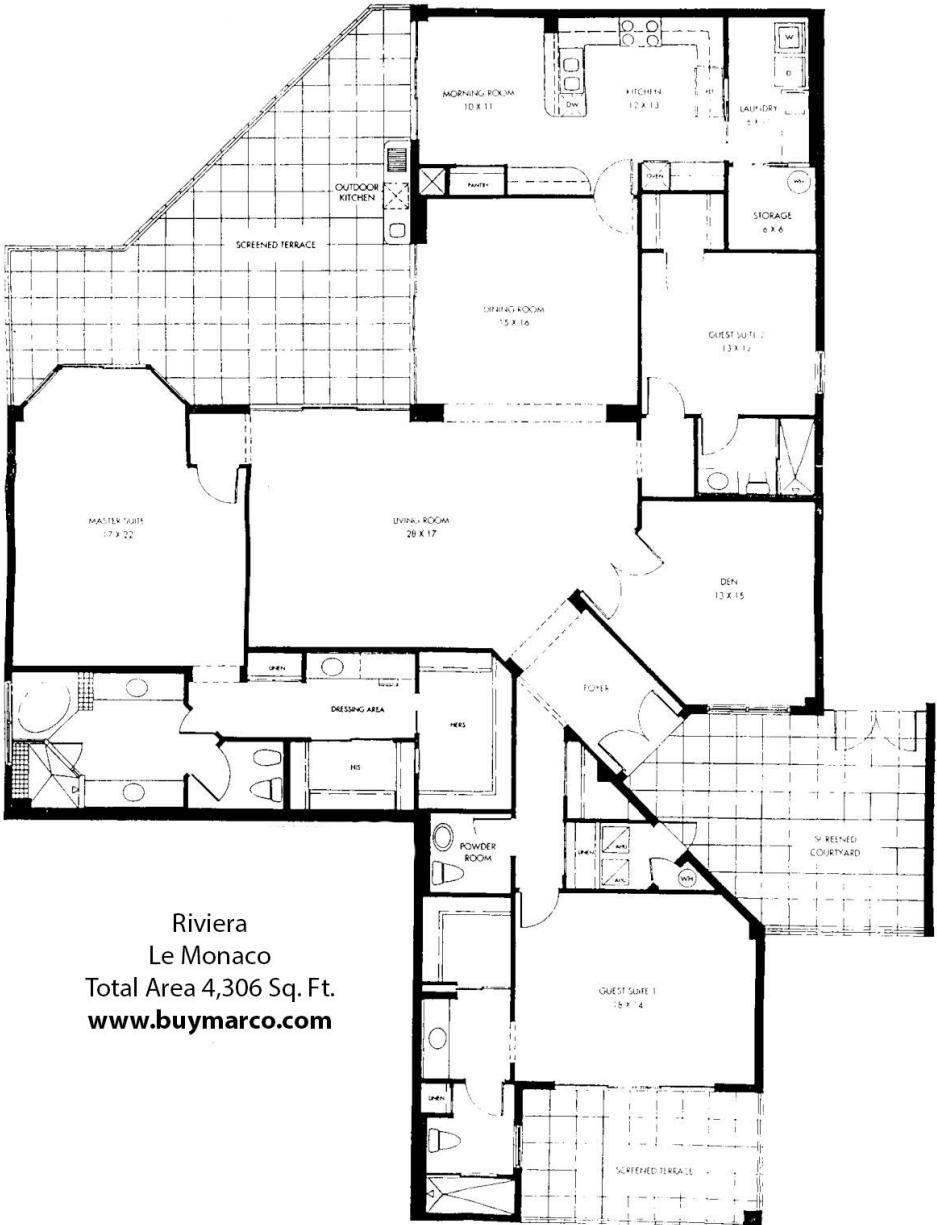

Riviera
Ground Floor Plan
www.buymarco.com

Riviera
Courtyard Plan
www.buymarco.com

Riviera
Le Cannes
Total Area 4,243 Sq. Ft.
www.buymarco.com

Riviera
 Le Monaco
 Total Area 4,306 Sq. Ft.
www.buymarco.com

Riviera
Le Provençal
Total Area 3,847 Sq. Ft.
www.buymarco.com

Riviera
Le St. Tropez
Total Area 4,729 Sq. Ft.
www.buymarco.com