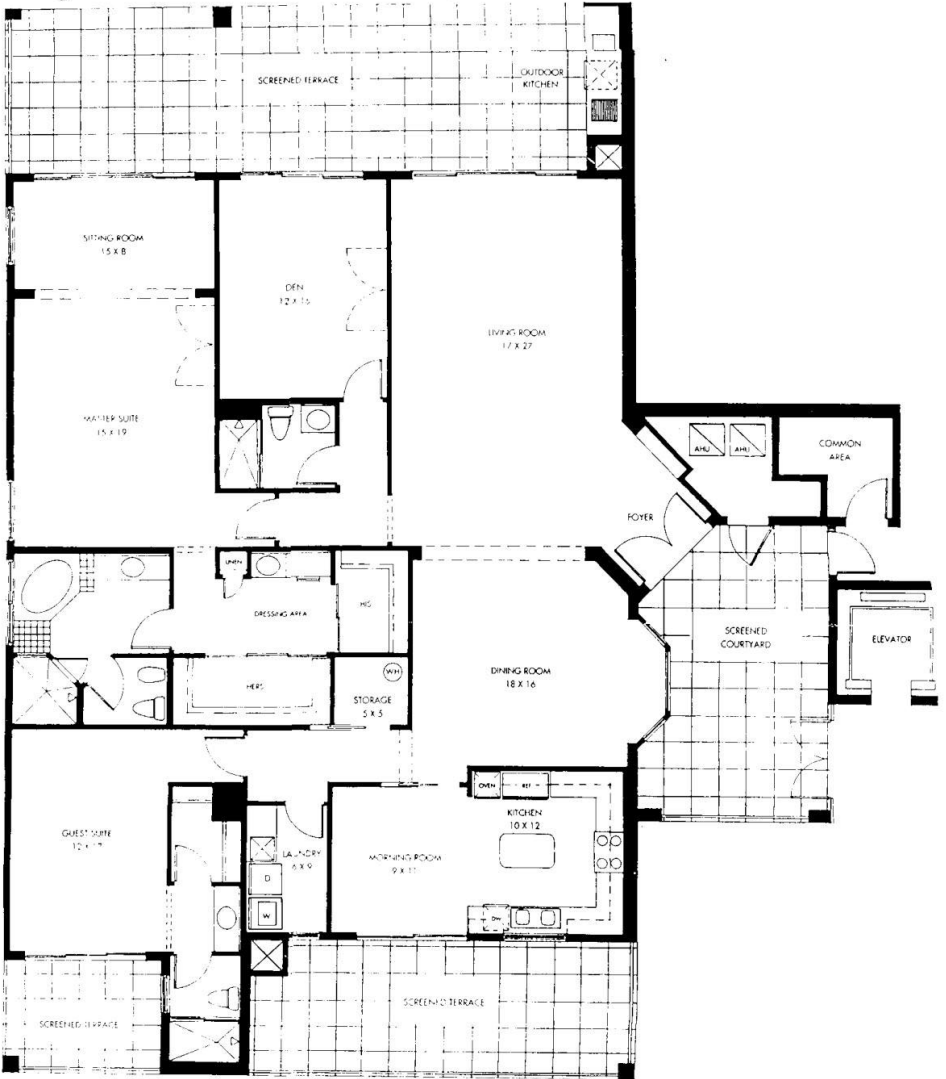

Riviera
Ground Floor Plan
www.buymarco.com

Riviera
Courtyard Plan
www.buymarco.com

Riviera
Le Cannes
Total Area 4,243 Sq. Ft.
www.buymarco.com

Riviera
 Le Monaco
 Total Area 4,306 Sq. Ft.
www.buymarco.com

Riviera
Le Provençal
Total Area 3,847 Sq. Ft.
www.buymarco.com

Riviera
Le St. Tropez
Total Area 4,729 Sq. Ft.
www.buymarco.com