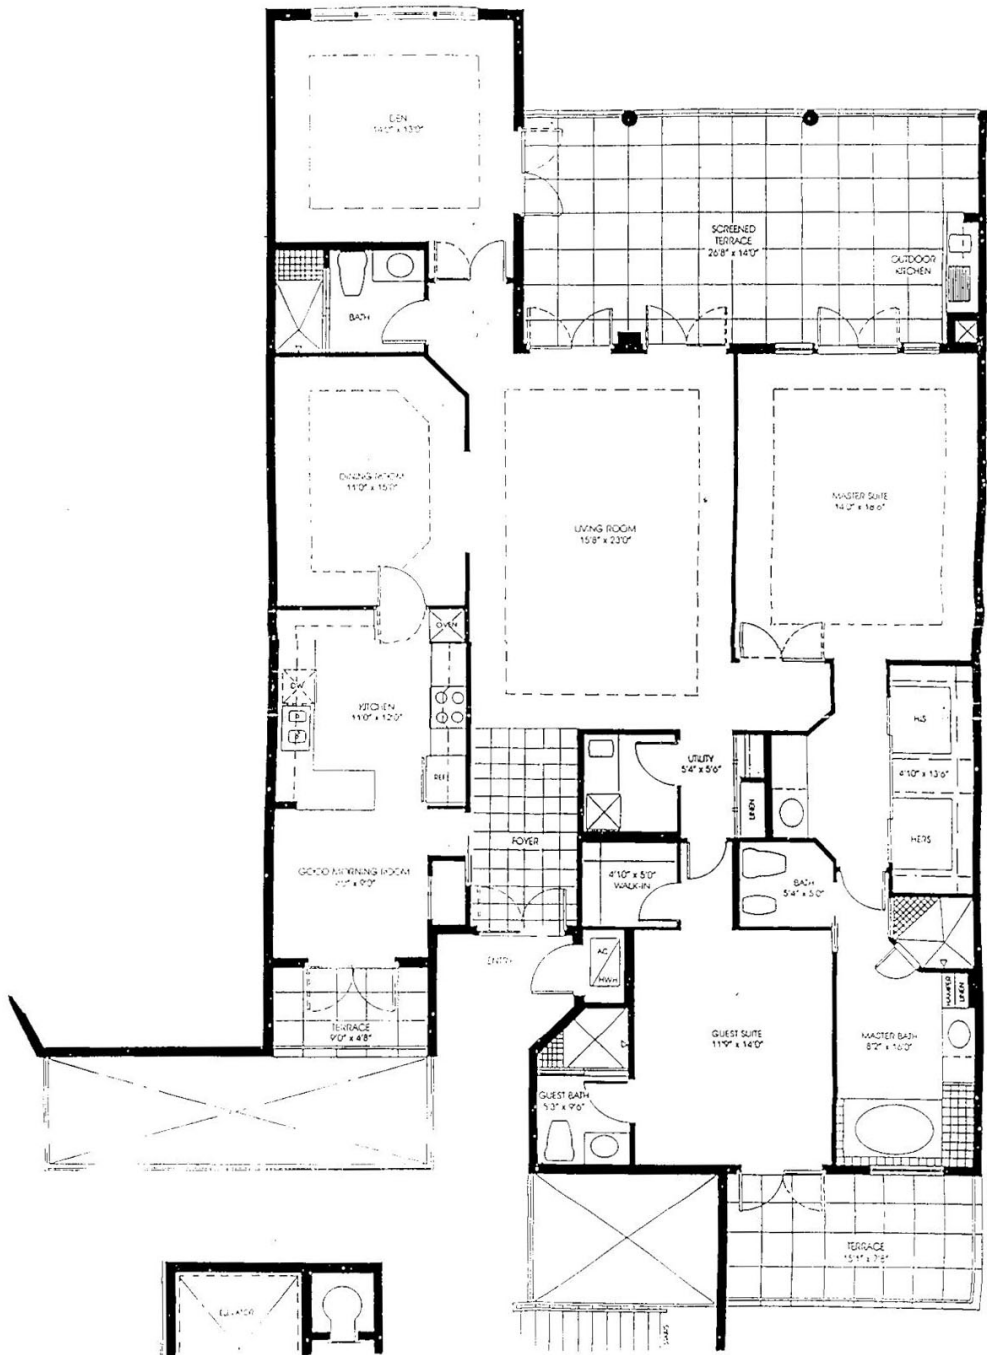

Royal Marco Point  
2000 - 3000  
SITE PLAN  
[www.buymarco.com](http://www.buymarco.com)

Royal Marco Point  
Type A Apartment  
Total Area 2,541 Sq. Ft.  
[www.buymarco.com](http://www.buymarco.com)

Royal Marco Point  
Type B Apartment  
Total Area 2,645 Sq. Ft.  
[www.buymarco.com](http://www.buymarco.com)

Royal Marco Point  
Type C Apartment  
Total Area 3,050 Sq. Ft.  
[www.buymarco.com](http://www.buymarco.com)

Royal Marco Point  
 Type D Apartment  
 Total Area 2,906 Sq. Ft.  
[www.buymarco.com](http://www.buymarco.com)