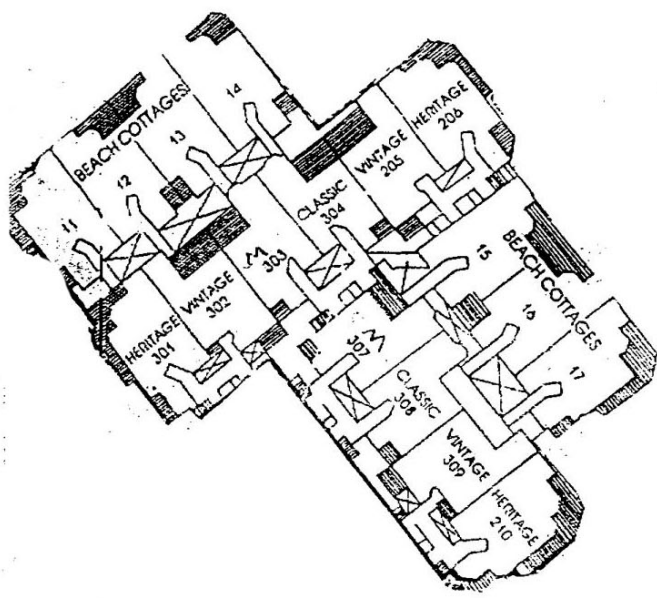

Royal Marco Point  
2000 - 3000  
SITE PLAN  
[www.buymarco.com](http://www.buymarco.com)

Royal Marco Point  
Type A Apartment  
Total Area 2,541 Sq. Ft.  
[www.buymarco.com](http://www.buymarco.com)

Royal Marco Point  
Type B Apartment  
Total Area 2,645 Sq. Ft.  
[www.buymarco.com](http://www.buymarco.com)

Royal Marco Point  
Type C Apartment  
Total Area 3,050 Sq. Ft.  
[www.buymarco.com](http://www.buymarco.com)

Royal Marco Point  
 Type D Apartment  
 Total Area 2,906 Sq. Ft.  
[www.buymarco.com](http://www.buymarco.com)