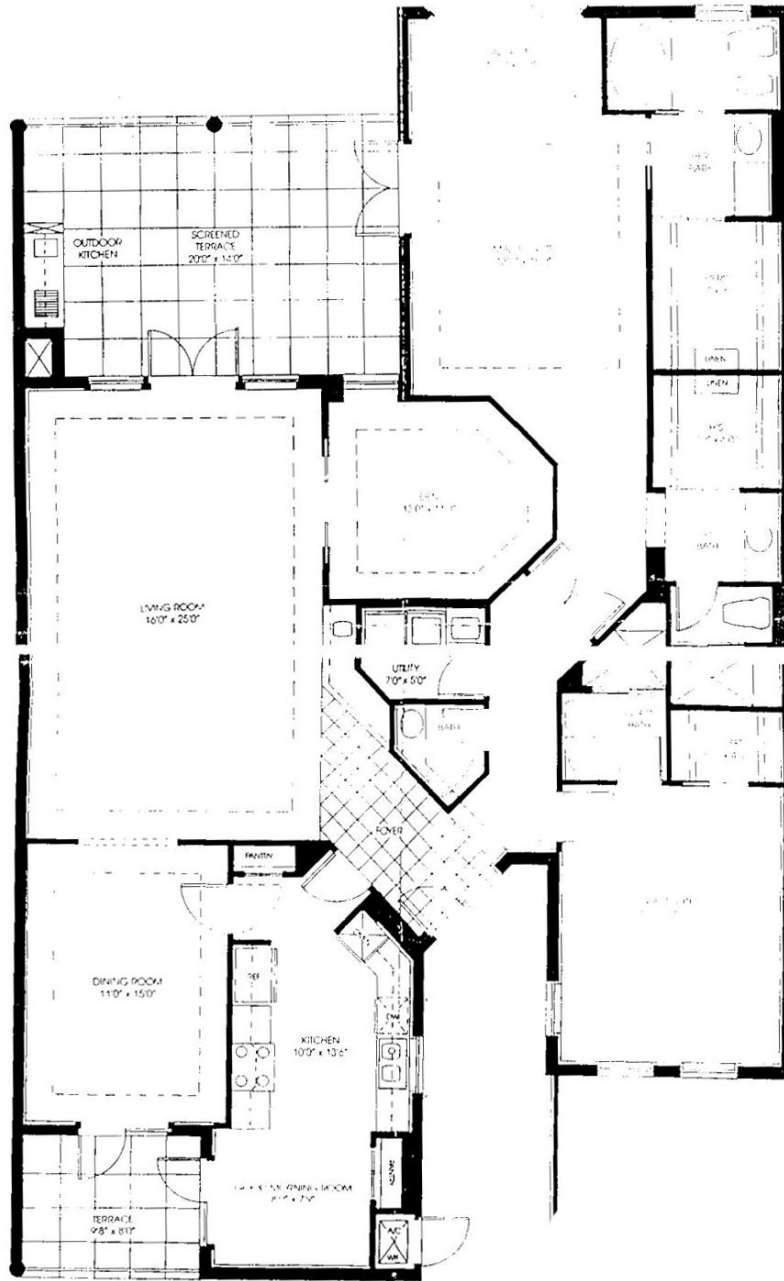

Royal Marco Point  
2000 - 3000  
SITE PLAN  
[www.buymarco.com](http://www.buymarco.com)

Royal Marco Point  
Type A Apartment  
Total Area 2,541 Sq. Ft.  
[www.buymarco.com](http://www.buymarco.com)

Royal Marco Point  
Type B Apartment  
Total Area 2,645 Sq. Ft.  
[www.buymarco.com](http://www.buymarco.com)

Royal Marco Point  
Type C Apartment  
Total Area 3,050 Sq. Ft.  
[www.buymarco.com](http://www.buymarco.com)

Royal Marco Point  
 Type D Apartment  
 Total Area 2,906 Sq. Ft.  
[www.buymarco.com](http://www.buymarco.com)