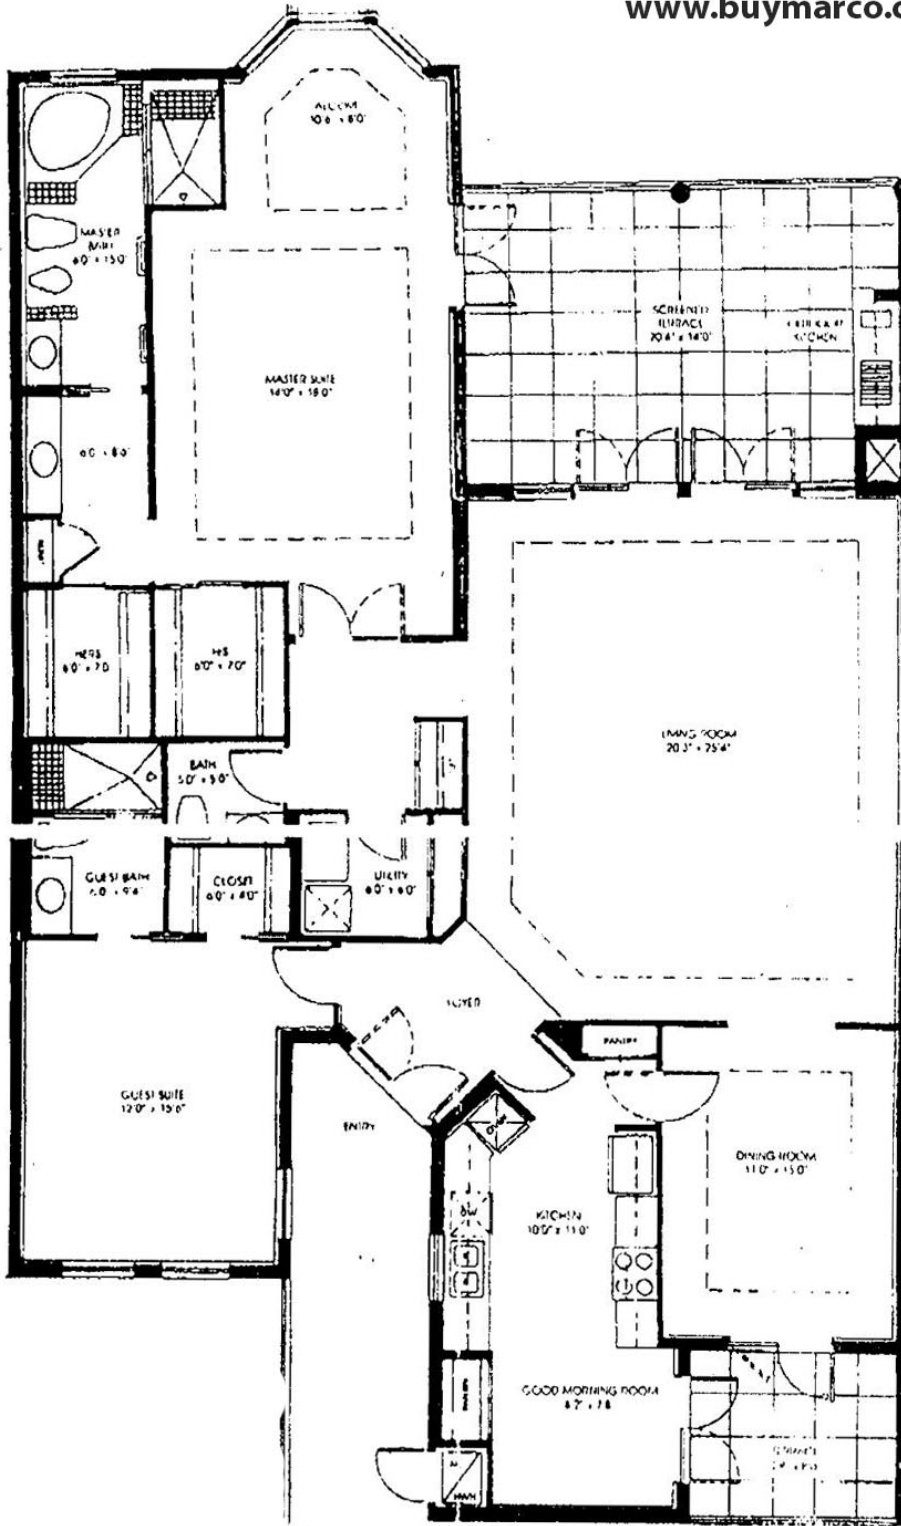

Royal Marco Point  
2000 - 3000  
SITE PLAN  
[www.buymarco.com](http://www.buymarco.com)

Royal Marco Point  
Type A Apartment  
Total Area 2,541 Sq. Ft.  
[www.buymarco.com](http://www.buymarco.com)

Royal Marco Point  
Type B Apartment  
Total Area 2,645 Sq. Ft.  
[www.buymarco.com](http://www.buymarco.com)

Royal Marco Point  
Type C Apartment  
Total Area 3,050 Sq. Ft.  
[www.buymarco.com](http://www.buymarco.com)

Royal Marco Point  
 Type D Apartment  
 Total Area 2,906 Sq. Ft.  
[www.buymarco.com](http://www.buymarco.com)