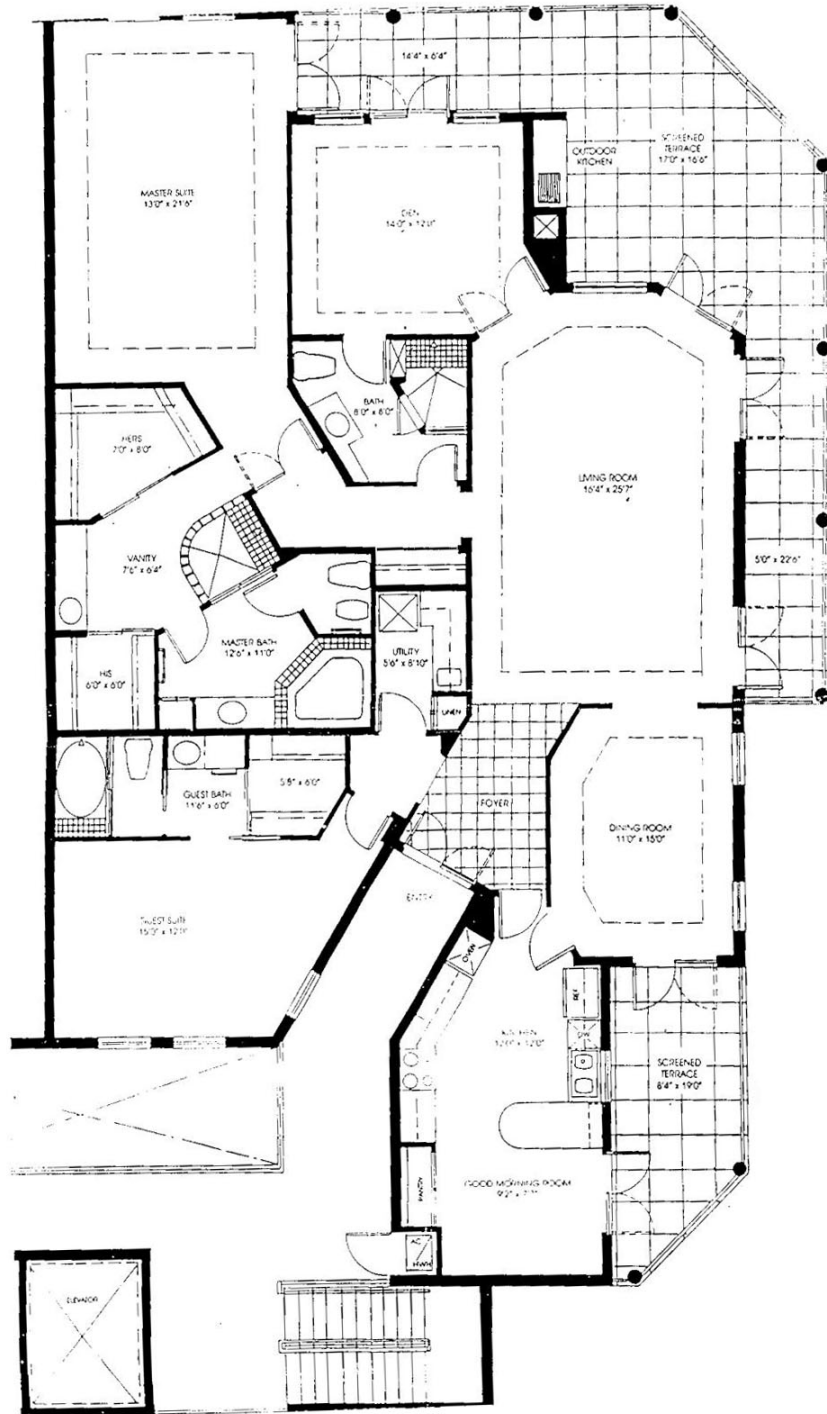

Royal Marco Point  
2000 - 3000  
SITE PLAN  
[www.buymarco.com](http://www.buymarco.com)

Royal Marco Point  
Type A Apartment  
Total Area 2,541 Sq. Ft.  
[www.buymarco.com](http://www.buymarco.com)

Royal Marco Point  
Type B Apartment  
Total Area 2,645 Sq. Ft.  
[www.buymarco.com](http://www.buymarco.com)

Royal Marco Point  
Type C Apartment  
Total Area 3,050 Sq. Ft.  
[www.buymarco.com](http://www.buymarco.com)

Royal Marco Point  
 Type D Apartment  
 Total Area 2,906 Sq. Ft.  
[www.buymarco.com](http://www.buymarco.com)