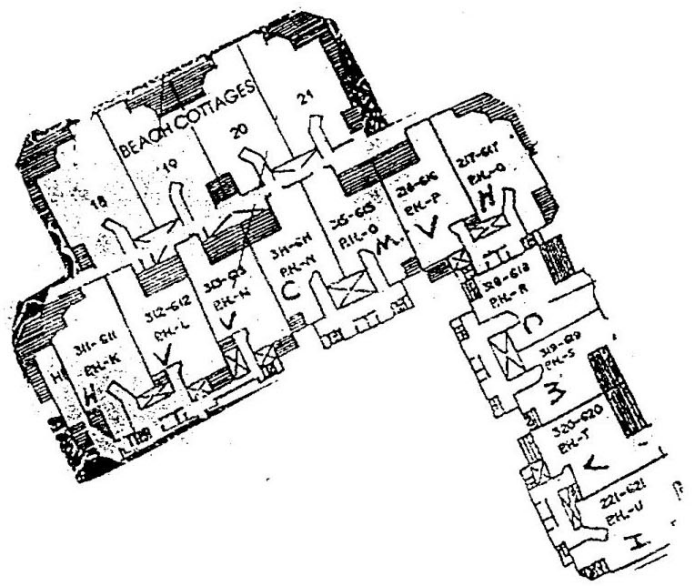

Royal Marco Point  
2000 - 3000  
SITE PLAN  
[www.buymarco.com](http://www.buymarco.com)

Royal Marco Point  
Type A Apartment  
Total Area 2,541 Sq. Ft.  
[www.buymarco.com](http://www.buymarco.com)

Royal Marco Point  
Type B Apartment  
Total Area 2,645 Sq. Ft.  
[www.buymarco.com](http://www.buymarco.com)

Royal Marco Point  
Type C Apartment  
Total Area 3,050 Sq. Ft.  
[www.buymarco.com](http://www.buymarco.com)

Royal Marco Point  
 Type D Apartment  
 Total Area 2,906 Sq. Ft.  
[www.buymarco.com](http://www.buymarco.com)