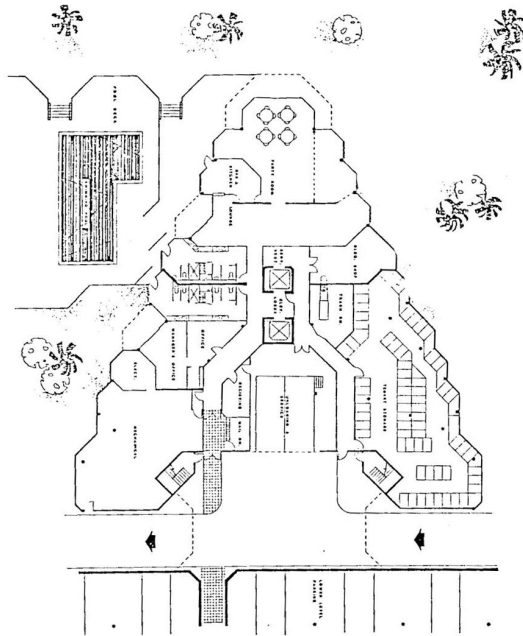

Sandcastle II
Lower Level Plan
www.buymarco.com

Sandcastle
Typical Floor Plan
www.buymarco.com

Sandcastle
Lower Level Floor Plan
www.buymarco.com

Sandcastle
Lobby Level Floor Plan
www.buymarco.com

Sandcastle
Penthouse Floor Plans
www.buymarco.com

Penthouse Floor 3
15th Floor

Penthouse Floor 2
14th Floor

Penthouse Floor 1
13th Floor

Sandcastle
 Apartment Type B
 2 Bedroom
 962 Sq. Ft.
www.buymarco.com

Sandcastle
 Apartment Type C
 2 Bedroom
 1,148 Sq. Ft.
www.buymarco.com

Sandcastle
 Apartment Type E
 2 Bedroom
 1,020 Sq. Ft.
www.buymarco.com

Sandcastle
 Apartment Type F
 1 Bedroom
 863 Sq. Ft.
www.buymarco.com

Sandcastle
 Apartment Type G
 2 Bedroom
 1,318 Sq. Ft.
www.buymarco.com