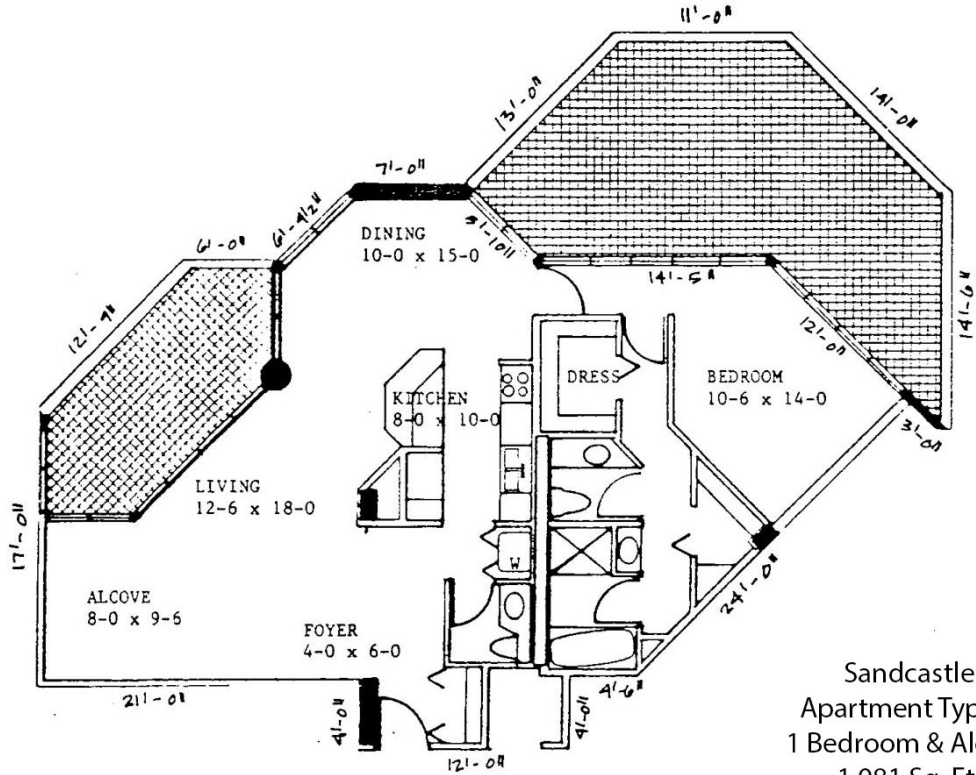

Sandcastle
 Apartment Type E
 2 Bedroom
 1,020 Sq. Ft.
www.buymarco.com

Sandcastle
 Apartment Type F
 1 Bedroom
 863 Sq. Ft.
www.buymarco.com

Sandcastle
 Apartment Type G
 2 Bedroom
 1,318 Sq. Ft.
www.buymarco.com

Sandcastle
 Apartment Type I
 2 Bedroom & Den
 1,547 Sq. Ft.
www.buymarco.com

Sandcastle
 Apartment Type K
 2 Bedroom & Den
 1,353 Sq. Ft.
www.buymarco.com

Sandcastle
 Apartment Type N
 2 Bedroom & Den
 1,661 Sq. Ft.
www.buymarco.com

Sandcastle
 Apartment Type P
 1 Bedroom & Alcove
 1,081 Sq. Ft.
www.buymarco.com

Sandcastle
 Apartment Type Q
 2 Bedroom & Den
 1,883 Sq. Ft.
www.buymarco.com