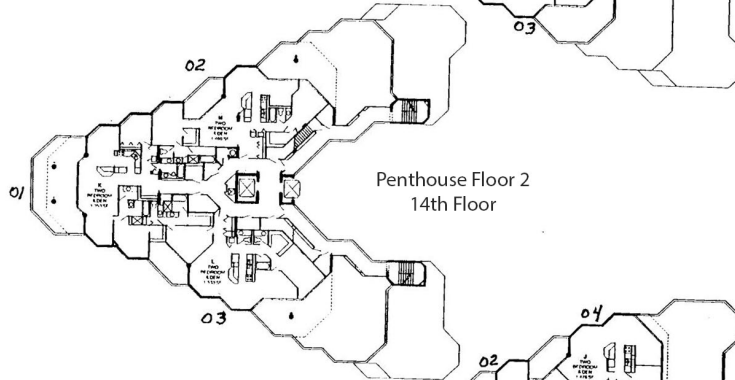

Sandcastle II
Lower Level Plan
www.buymarco.com

Sandcastle
Typical Floor Plan
www.buymarco.com

Sandcastle
Lower Level Floor Plan
www.buymarco.com

Sandcastle
Lobby Level Floor Plan
www.buymarco.com

Sandcastle
Penthouse Floor Plans
www.buymarco.com

Penthouse Floor 3
15th Floor

Penthouse Floor 2
14th Floor

Penthouse Floor 1
13th Floor

Sandcastle
 Apartment Type B
 2 Bedroom
 962 Sq. Ft.
www.buymarco.com

Sandcastle
 Apartment Type C
 2 Bedroom
 1,148 Sq. Ft.
www.buymarco.com