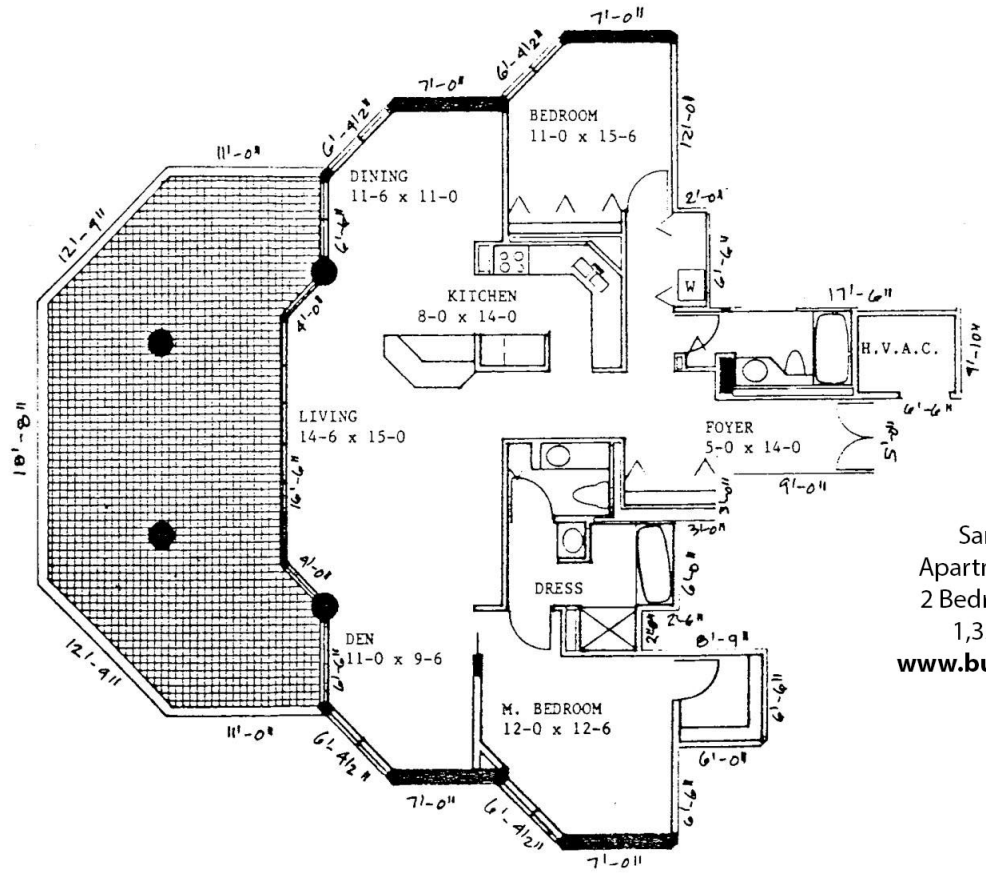

Sandcastle
 Apartment Type E
 2 Bedroom
 1,020 Sq. Ft.
www.buymarco.com

Sandcastle
 Apartment Type F
 1 Bedroom
 863 Sq. Ft.
www.buymarco.com

Sandcastle
 Apartment Type G
 2 Bedroom
 1,318 Sq. Ft.
www.buymarco.com

Sandcastle
 Apartment Type I
 2 Bedroom & Den
 1,547 Sq. Ft.
www.buymarco.com

Sandcastle
 Apartment Type K
 2 Bedroom & Den
 1,353 Sq. Ft.
www.buymarco.com

Sandcastle
 Apartment Type N
 2 Bedroom & Den
 1,661 Sq. Ft.
www.buymarco.com