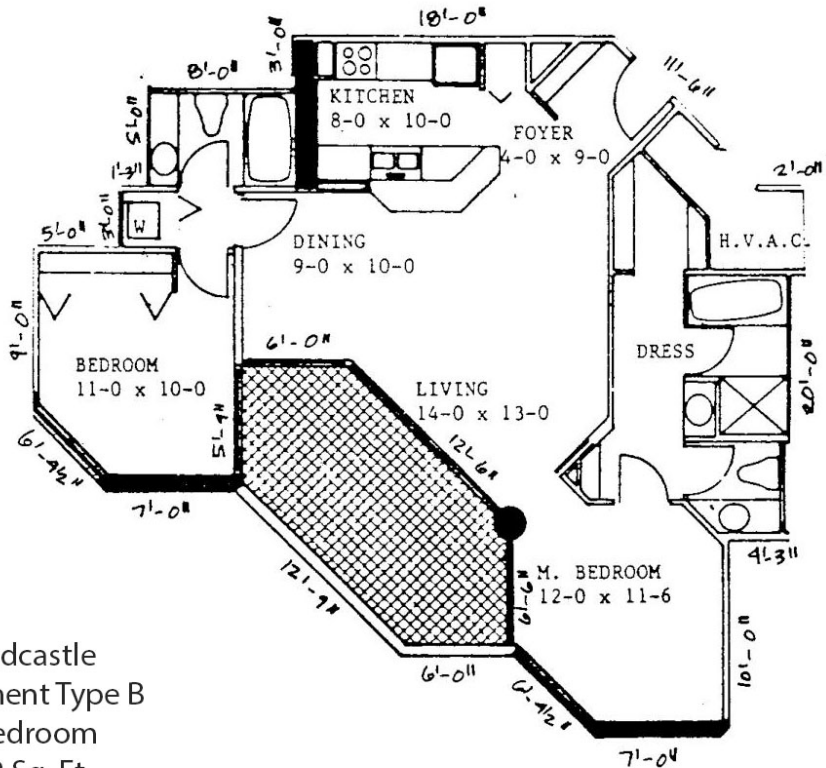

Sandcastle II
Lower Level Plan
www.buymarco.com

Sandcastle
Typical Floor Plan
www.buymarco.com

Sandcastle
Lower Level Floor Plan
www.buymarco.com

Sandcastle
Lobby Level Floor Plan
www.buymarco.com

Sandcastle
Penthouse Floor Plans
www.buymarco.com

Penthouse Floor 3
15th Floor

Penthouse Floor 2
14th Floor

Penthouse Floor 1
13th Floor

Sandcastle
 Apartment Type B
 2 Bedroom
 962 Sq. Ft.
www.buymarco.com

Sandcastle
 Apartment Type C
 2 Bedroom
 1,148 Sq. Ft.
www.buymarco.com

Sandcastle
 Apartment Type E
 2 Bedroom
 1,020 Sq. Ft.
www.buymarco.com

Sandcastle
 Apartment Type F
 1 Bedroom
 863 Sq. Ft.
www.buymarco.com

Sandcastle
 Apartment Type G
 2 Bedroom
 1,318 Sq. Ft.
www.buymarco.com

Sandcastle
 Apartment Type I
 2 Bedroom & Den
 1,547 Sq. Ft.
www.buymarco.com

Sandcastle
 Apartment Type K
 2 Bedroom & Den
 1,353 Sq. Ft.
www.buymarco.com

Sandcastle
 Apartment Type N
 2 Bedroom & Den
 1,661 Sq. Ft.
www.buymarco.com