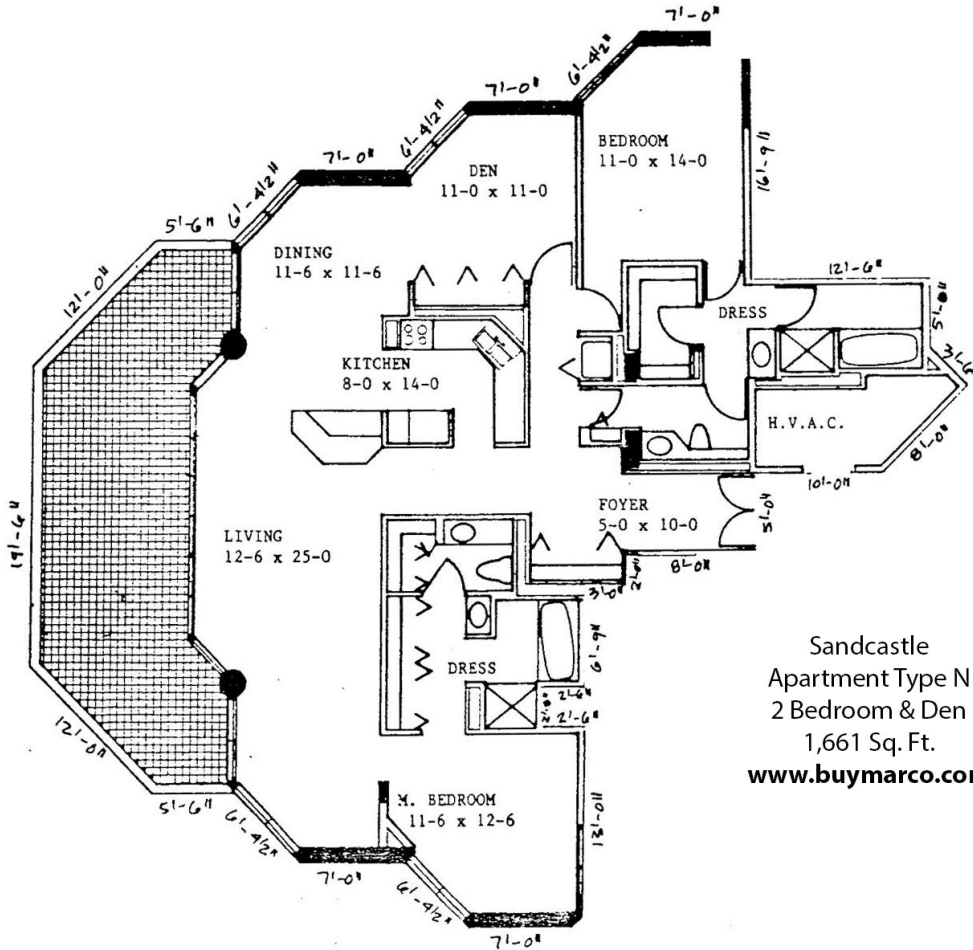

Sandcastle
 Apartment Type E
 2 Bedroom
 1,020 Sq. Ft.
www.buymarco.com

Sandcastle
 Apartment Type F
 1 Bedroom
 863 Sq. Ft.
www.buymarco.com

Sandcastle
 Apartment Type G
 2 Bedroom
 1,318 Sq. Ft.
www.buymarco.com

Sandcastle
 Apartment Type I
 2 Bedroom & Den
 1,547 Sq. Ft.
www.buymarco.com

Sandcastle
 Apartment Type K
 2 Bedroom & Den
 1,353 Sq. Ft.
www.buymarco.com

Sandcastle
 Apartment Type N
 2 Bedroom & Den
 1,661 Sq. Ft.
www.buymarco.com