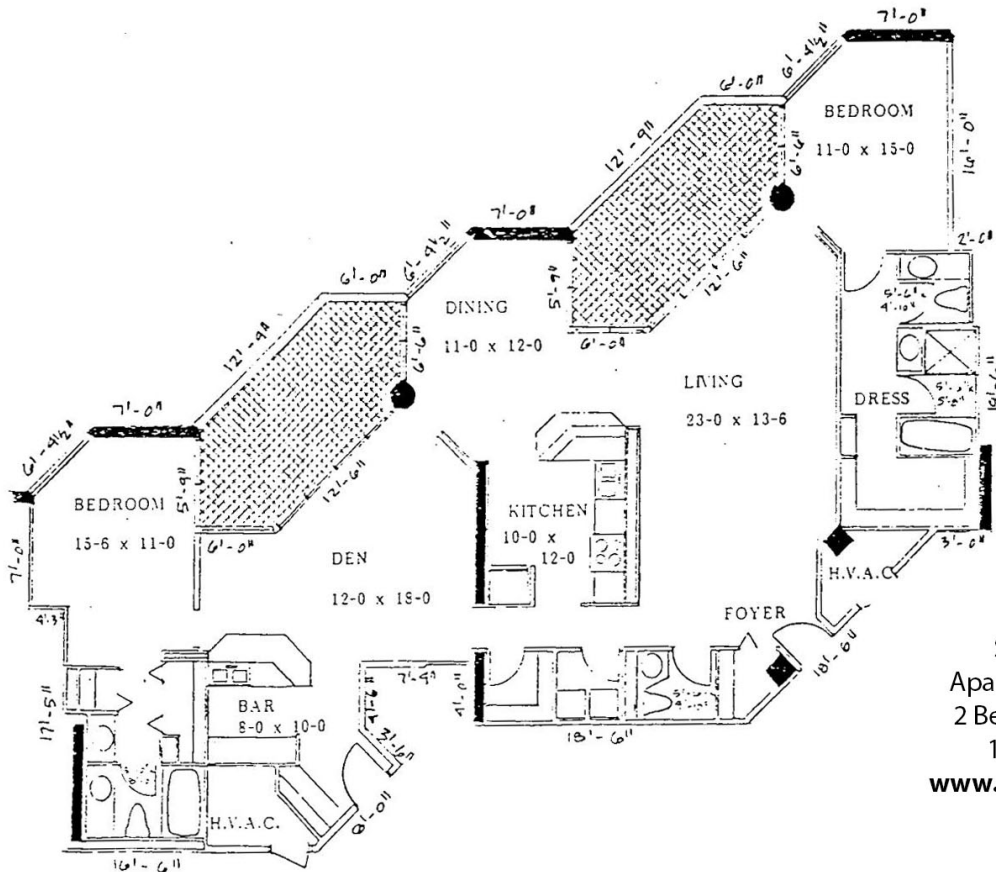

Sandcastle
 Apartment Type I
 2 Bedroom & Den
 1,547 Sq. Ft.
www.buymarco.com

Sandcastle
 Apartment Type K
 2 Bedroom & Den
 1,353 Sq. Ft.
www.buymarco.com

Sandcastle
 Apartment Type N
 2 Bedroom & Den
 1,661 Sq. Ft.
www.buymarco.com

Sandcastle
 Apartment Type P
 1 Bedroom & Alcove
 1,081 Sq. Ft.
www.buymarco.com

Sandcastle
 Apartment Type Q
 2 Bedroom & Den
 1,883 Sq. Ft.
www.buymarco.com